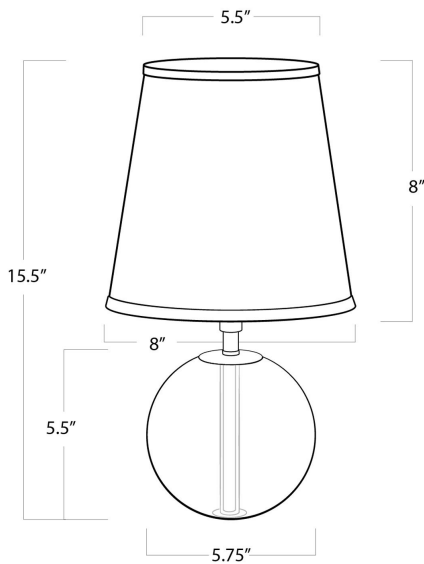

REGINA ANDREW

DETROIT

SPECIFICATION SHEET

Crystal Mini Sphere Lamp 13-1014

HEIGHT	15.5
WIDTH	8
DEPTH	8
SHADE DIMS	5.5 x 8 x 8
SHADE COLOR	Natural Linen
BULB QTY	1
BULB TYPE	B Type Candelabra Base (E12)
SOCKET	E12 Candelabra w Line Switch
WATTAGE	40 Watt Max
WIRING TYPE	Standard
MATERIAL	Crystal
FINISH	N/A
NOTES	6 ft of cord
FREIGHT ONLY	No