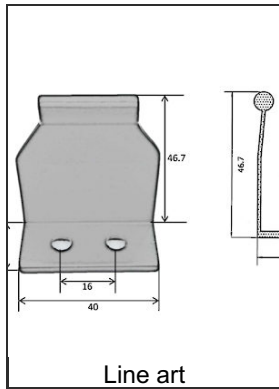

RELATED DOCUMENTS

DISCLAIMER

Although our black finish is achieved through a rigorous process, it may show signs of normal usage faster than other finishes.