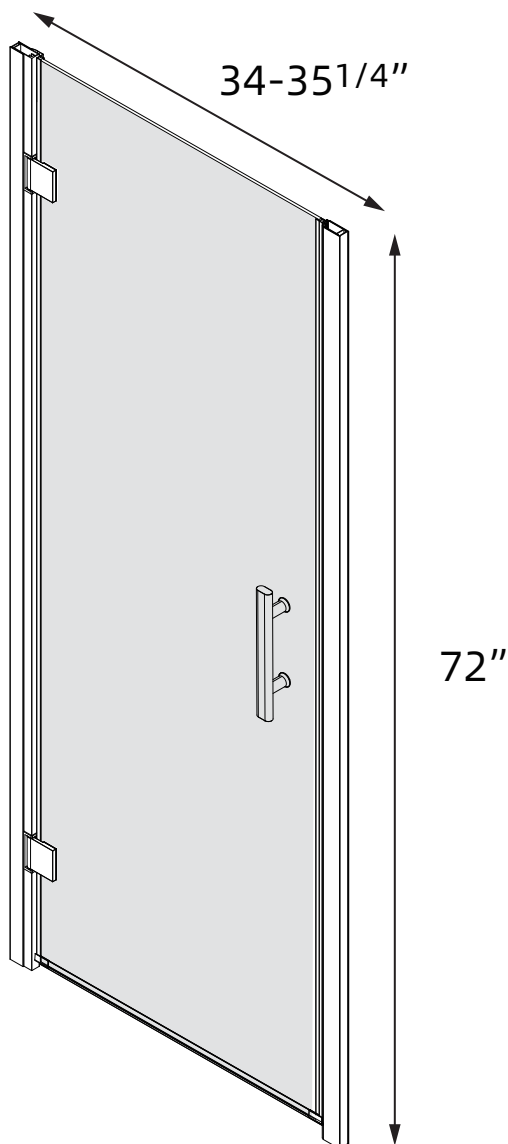

626-679-3588
service@getprohome.com
www.getprohome.com
162 Atlantic St, Pomona, CA 91768

PRODUCT
INSTRUCTION
VIDEO

SIZE DETAILS

SHOWER DOOR

626-679-3588
service@getprohome.com
www.getprohome.com
162 Atlantic St, Pomona, CA 91768

PRODUCT
INSTRUCTION
VIDEO

SIZE DETAILS

SHOWER DOOR

KINDLY ATTENTION: To ensure a perfect installation, please measure the actual shower door size for the opening and mark the enclosure accordingly. Do not prepare the opening until you have received the shower door. Because the shower door dimensions may vary by up to 1 1/4 inch due to the manufacturing process.