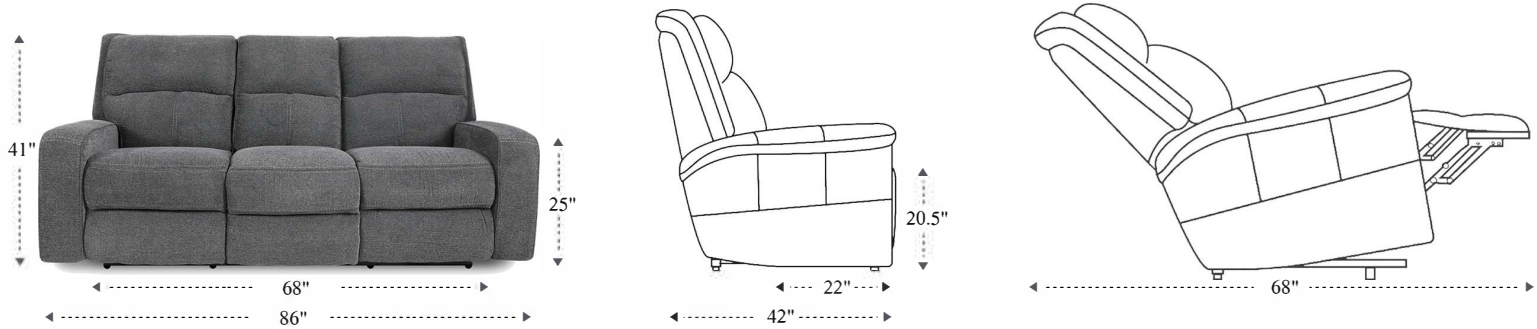

Power Reclining Sofa

Overall Dimensions	86" x 42" x 41"
Overall Width	86"
Overall Depth	42"
Overall Height	41"
Overall Weight	278 lbs.
Fully Reclined	68"
Distance from Wall	5"
Back of Seat to end of Chaise	41"
Leg Height (Distance from Foot Rest to Floor in Full Recline)	22.5"
Head Height (Distance from Headrest to Floor in Full Recline)	34"

Seat Width	68"
Seat Depth	22"
Seat Height	20.5"
Arm Width	8"
Arm Depth	24.5"
Arm Height	25"
Back Width	82.5"
Back Height	24"

Power Recliner

Overall Dimensions	40" x 42" x 41"
Overall Width	40"
Overall Depth	42"
Overall Height	41"
Overall Weight	127.3 lbs.
Fully Reclined	68"
Distance from Wall	5"
Back of Seat to end of Chaise	41"
Leg Height <small>(Distance from Foot Rest to Floor in Full Recline)</small>	22.5"
Head Height <small>(Distance from Headrest to Floor in Full Recline)</small>	34"

Seat Width	22"
Seat Depth	22"
Seat Height	20"
Arm Width	8"
Arm Depth	24.5"
Arm Height	25"
Back Width	36.5"
Back Height	24"