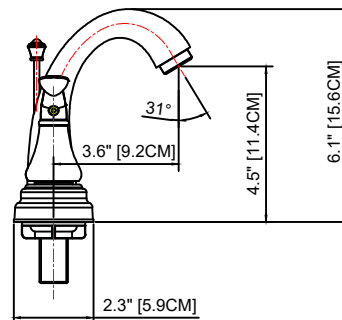

4" Two Handles Lavatory Faucet 072-F-*** Series

Feature:

- Metal lever handle
- Fits 3 holes sinks with 4" center
- Drip Free 1/4 turn Ceramic Cartridge
- 1.2 gallons per minute Max at 60 psi
- With Pop-up Drain

Product Diagram