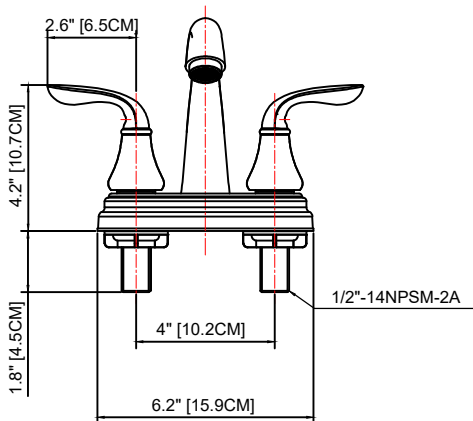

4" Two Handles Lavatory Faucet 072-F-*** Series

Feature:

- Metal lever handle
- Fits 3 holes sinks with 4" center
- Drip Free 1/4 turn Ceramic Cartridge
- 1.2 gallons per minute Max at 60 psi
- With Pop-up Drain

Product Diagram