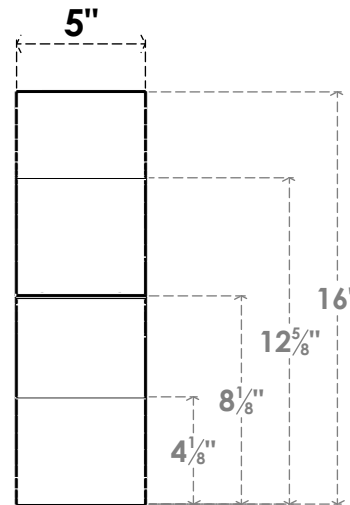

ITEM NUMBER: BRCURO050X16000X16000OZKRCPR

5"W X 16"D X 16"H OZARK ROUGH CEDAR WOODGRAIN OPEN
TIMBERTHANE BRACE, PRIMED TAN

SIDE PROFILE

FRONT PROFILE

ISOMETRIC

EKENA MILLWORK
2300 WEST MAIN ST.
CLARKSVILLE, TX 75426
TOLL FREE: 866-607-0453
WWW.EKENAMILLWORK.COM

NOTES

1. INSTALLATION TO BE COMPLETED IN ACCORDANCE WITH MANUFACTURER'S SPECIFICATIONS.
2. DRAWING MAY NOT BE TO SCALE
3. THIS DRAWING IS INTENDED FOR DESIGN AND PLANNING PURPOSES ONLY.
4. ALL INFORMATION CONTAINED HEREIN WAS CURRENT AT THE TIME OF DEVELOPMENT BUT MUST BE REVIEWED AND APPROVED BY THE PRODUCT MANUFACTURER TO BE CONSIDERED ACCURATE.
5. TIMBERTHANE ARCHITECTURAL PRODUCTS ARE MADE FROM HIGH DENSITY URETHANE AND COME FACTORY PRIMED