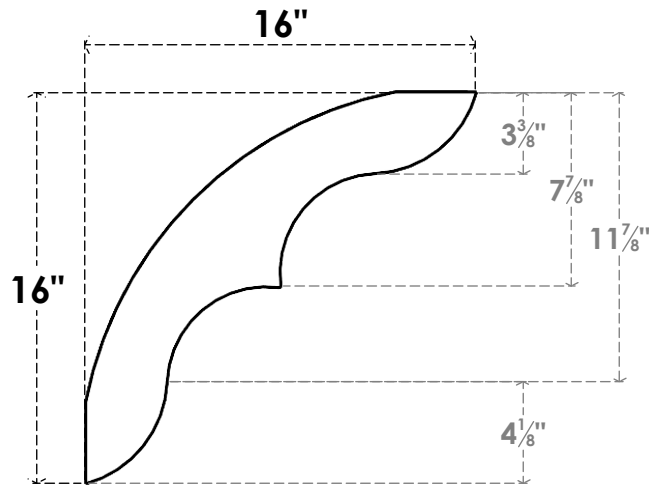

ITEM NUMBER: BRCURO050X16000X16000OZKRCPR

5"W X 16"D X 16"H OZARK ROUGH CEDAR WOODGRAIN OPEN
TIMBERTHANE BRACE, PRIMED TAN

SIDE PROFILE

FRONT PROFILE

ISOMETRIC

EKENA MILLWORK
2300 WEST MAIN ST.
CLARKSVILLE, TX 75426
TOLL FREE: 866-607-0453
WWW.EKENAMILLWORK.COM

NOTES

1. INSTALLATION TO BE COMPLETED IN ACCORDANCE WITH MANUFACTURER'S SPECIFICATIONS.
2. DRAWING MAY NOT BE TO SCALE
3. THIS DRAWING IS INTENDED FOR DESIGN AND PLANNING PURPOSES ONLY.
4. ALL INFORMATION CONTAINED HEREIN WAS CURRENT AT THE TIME OF DEVELOPMENT BUT MUST BE REVIEWED AND APPROVED BY THE PRODUCT MANUFACTURER TO BE CONSIDERED ACCURATE.
5. TIMBERTHANE ARCHITECTURAL PRODUCTS ARE MADE FROM HIGH DENSITY URETHANE AND COME FACTORY PRIMED