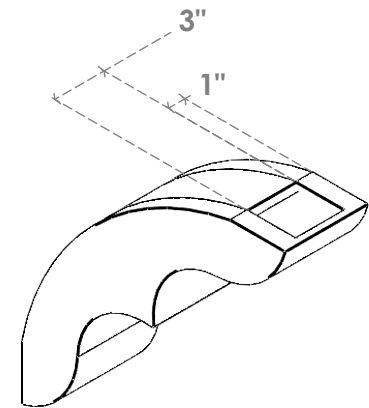

ITEM NUMBER: BRCURO050X16000X16000OZKRCPR

5"W X 16"D X 16"H OZARK ROUGH CEDAR WOODGRAIN OPEN
TIMBERTHANE BRACE, PRIMED TAN

SIDE PROFILE

FRONT PROFILE

ISOMETRIC

EKENA MILLWORK
2300 WEST MAIN ST.
CLARKSVILLE, TX 75426
TOLL FREE: 866-607-0453
WWW.EKENAMILLWORK.COM

NOTES

1. INSTALLATION TO BE COMPLETED IN ACCORDANCE WITH MANUFACTURER'S SPECIFICATIONS.
2. DRAWING MAY NOT BE TO SCALE
3. THIS DRAWING IS INTENDED FOR DESIGN AND PLANNING PURPOSES ONLY.
4. ALL INFORMATION CONTAINED HEREIN WAS CURRENT AT THE TIME OF DEVELOPMENT BUT MUST BE REVIEWED AND APPROVED BY THE PRODUCT MANUFACTURER TO BE CONSIDERED ACCURATE.
5. TIMBERTHANE ARCHITECTURAL PRODUCTS ARE MADE FROM HIGH DENSITY URETHANE AND COME FACTORY PRIMED