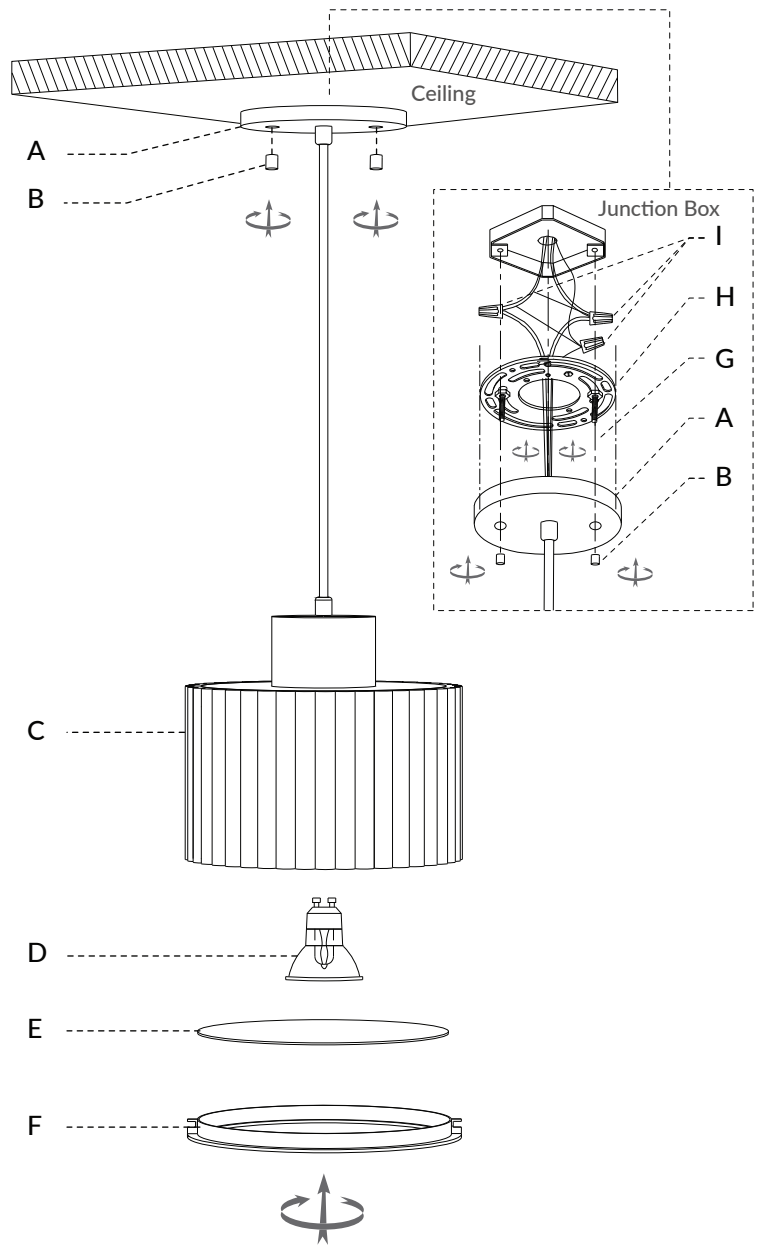

ASSEMBLY INSTRUCTIONS

TAMBO PENDANT SMALL

3110832

1. Carefully remove all lamp parts from the box and spread on a flat clean surface.
2. Cut the excess cord to keep the power wire 12" longer than the length that you will ultimately need. Insert the cord into the holes of the cord clip set on the cord. Split the end of the power supply wire 3-1/2" from the end and strip the plastic cover off the wire about 1/2".
3. Attach the crossbar (H) to the ceiling outlet junction box using two screws (B). Connect the white wire from the fixture to the white wire of the supply circuit and connect the black wire from the fixture to the black supply circuit using connectors (I).
4. Wrap the fixture green ground wire around the green screw one full turn and tighten the screw. Connect the remaining end of the fixture ground wire to the supply ground wire.
5. Raise the canopy (A) to the ceiling and secure in place with crossbar (H) by screws B).
6. Insert the bulb (I) into the socket assembly (recommended: E26, A16, 23W LED, 2700K, 90+CRI).
7. Attach diffuser (E) by securing it with shade ring (F).
8. Enjoy the beautiful light!

IMPORTANT SAFETY INSTRUCTIONS

This lamp has a polarized plug (one blade is wider than the other) as a safety feature to reduce the risk of electric shock. This plug will fit in a polarized outlet only one way. If the plug does not fit fully in the outlet, reverse the plug. If it still does not fit, contact a qualified electrician. Never use with an extension cord unless the plug can be fully inserted. Do not alter the plug.