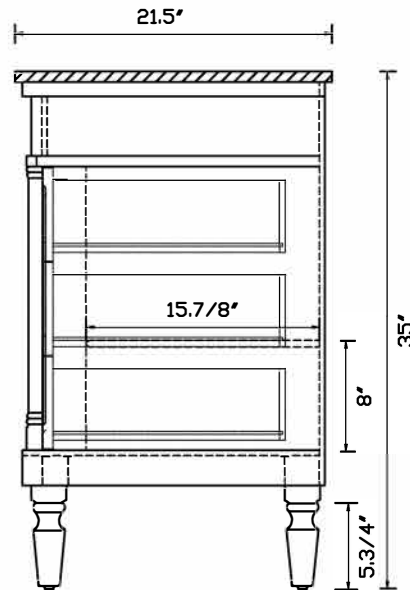

Front view

2.3/8"

Side view

Top view

Back view

Drawer Interior Size

DWG. NO.

SPEC NO: