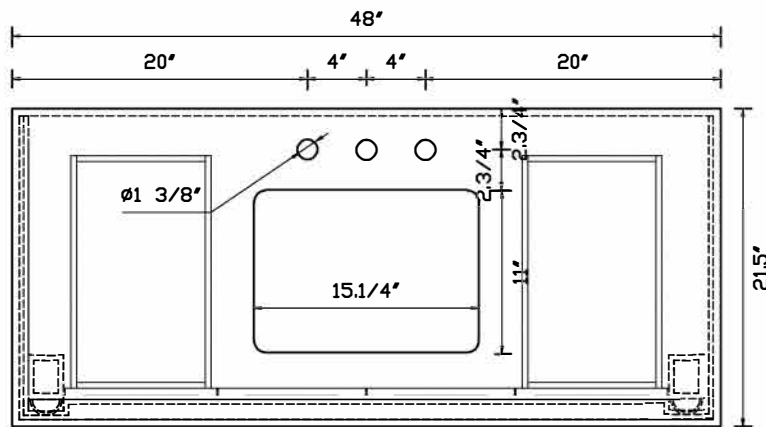

Front view

2.3/8"

Side view

Top view

Back view

Drawer Interior Size

DWG. NO.

SPEC NO: