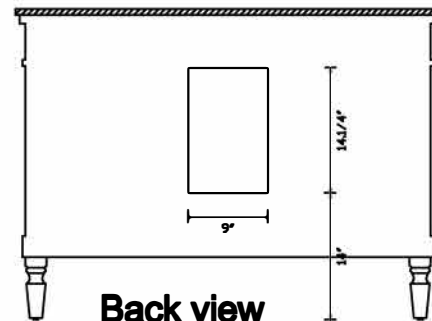

Front view

2.3/8"

Side view

Top view

Back view

Drawer Interior Size

DWG. NO.

SPEC NO: