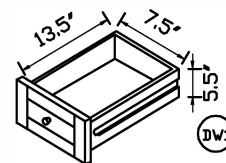

Front view

2.3/8"

Side view

Top view

Back view

Drawer Interior Size

DWG. NO.

SPEC NO: