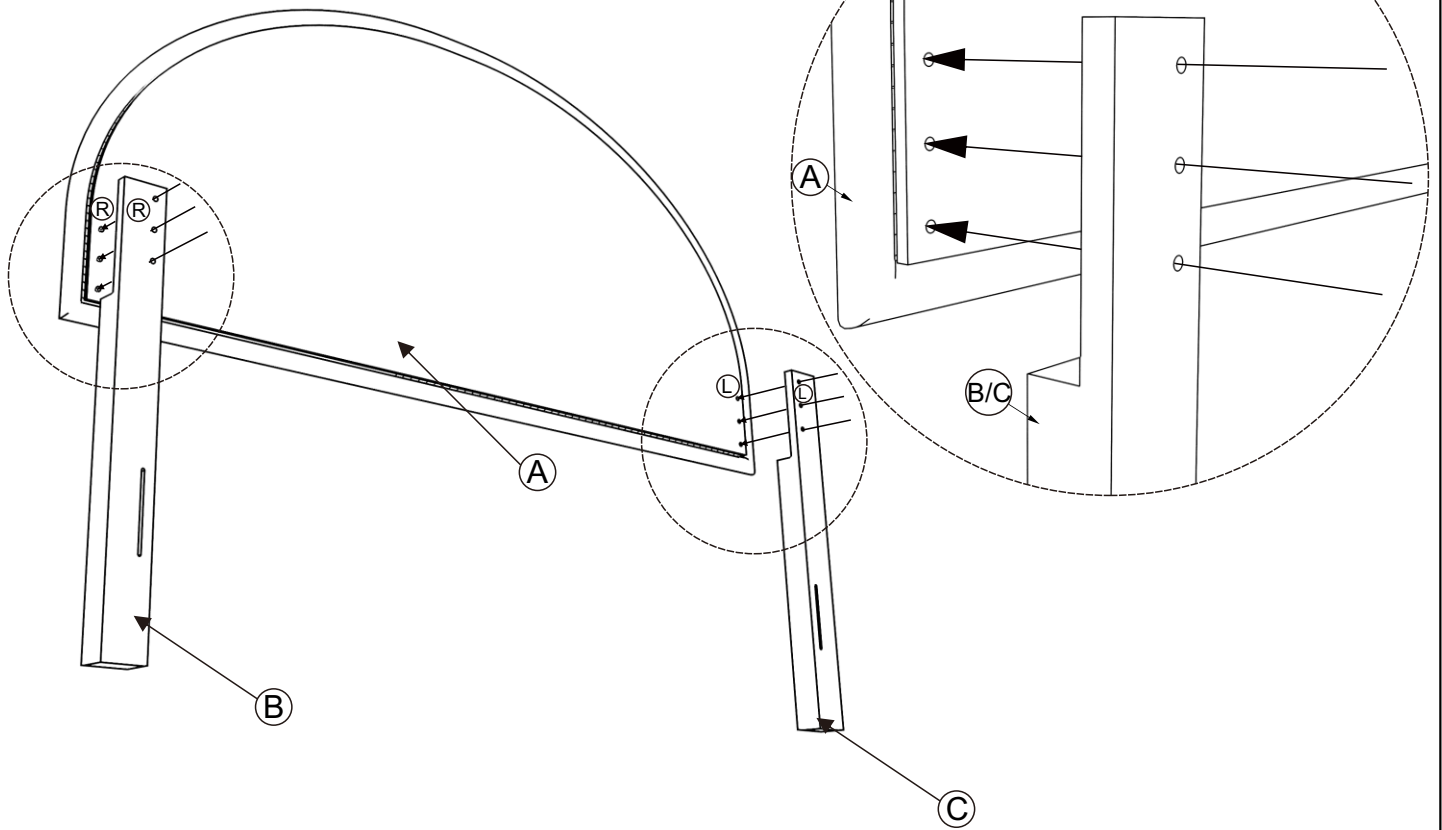

## PENCIL RATTAN OVAL KING HEADBOARD

SKU # HB-KD606-K

PARTS IDENTIFICATION

A.		HEADBOARD TOP	1 PC
B.		RIGHT LEG (R)	1 PC
C.		LEFT LEG (L)	1 PC

HARDWARE IDENTIFICATION

1.		JCBC BOLT M8X40	6 PCS
2.		LOCK WASHER M8	6 PCS
3.		FLAT WASHER M8	6 PCS
4.		ALLEN WRENCH	1 PC

HARDWARE IDENTIFICATION  
(FOR ADJUSTABLE BED FRAME ONLY)

5.		CB BOLT 1/4" X 3"	8 PCS
6.		HEX NUT M6	8 PCS
7.		FLAT WASHER M6 LBS	8 PCS

STEP 1.

STEP 2.