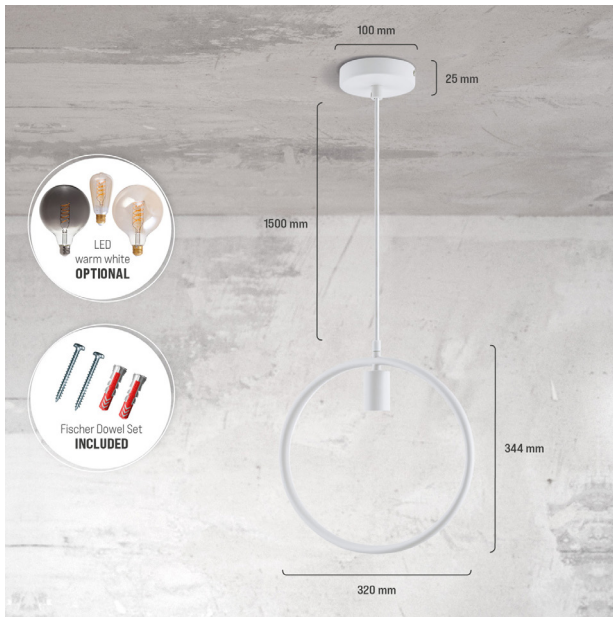

# Pendant Lamp | 1x E27

## Operating and Electrical

Input voltage	220-240 V
Input frequency	50/60 Hz
Socket type	E27
Socket quantity	1
Wattage limitation	max. 40 W
Ambient temperature	max. 40 °C

## Installation

Intended installation location	ceiling
Suitable wire gauge	0,75 mm <sup>2</sup> - 2,5 mm <sup>2</sup>
Stripping length	9 mm

## Mechanical and Housing

Color	black white
Material	steel
Weight	0,540 kg