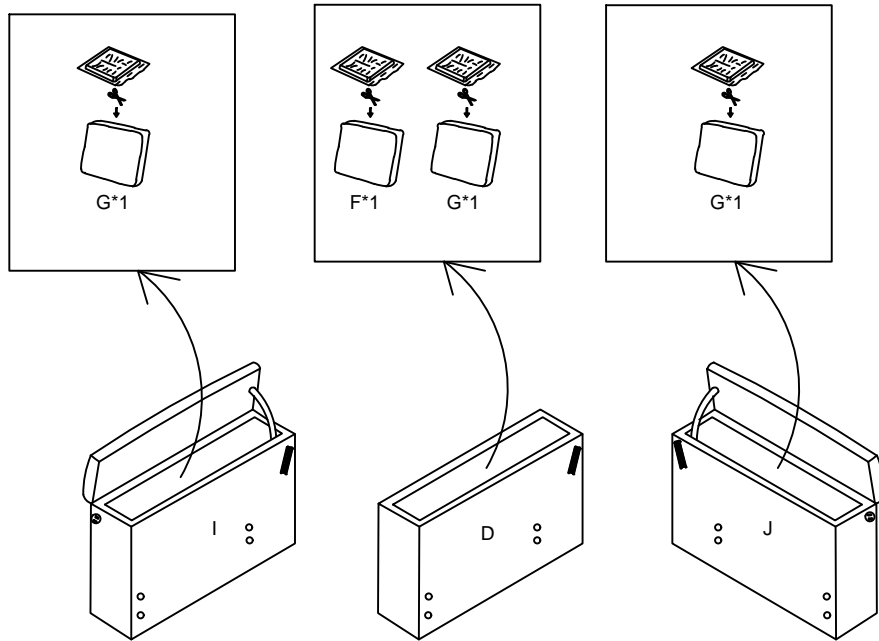

-Please do not return back the product before contact the seller.

N719P297659-COMPONENTLIST

NO	DESCRIPTION	DRAWING	QTY	NO	DESCRIPTION	DRAWING	QTY
A	Backrest		1	②	6*35 Screw		8
B	Short side panel		2	③	Square hardware		4
C	Long side panel		1	④	8*90 Screw		6
D	Armrest		1	⑤	Bracket		8
E	Trim panel		1	⑥	6*25 Screw		32
F	Back cushion		2	⑦	M4*65*23mm Wrench		1
G	Seat cushion		2	⑧	M5*105*55mm Wrench		1
H	Cover plate		1	⑨	18mm Color gasket		46
①	Sofa foot		6	⑩	USB		2

N719P297660-COMPONENTLIST

I	Right armrest		1	G	Seat cushion		2
J	Left armrest		1	A	Backrest		1
C	Long side panel		1	H	Cover plate		1

STEP 1: Take out the accessories from the armrest

STEP 2: Put on the armrest decorative panel