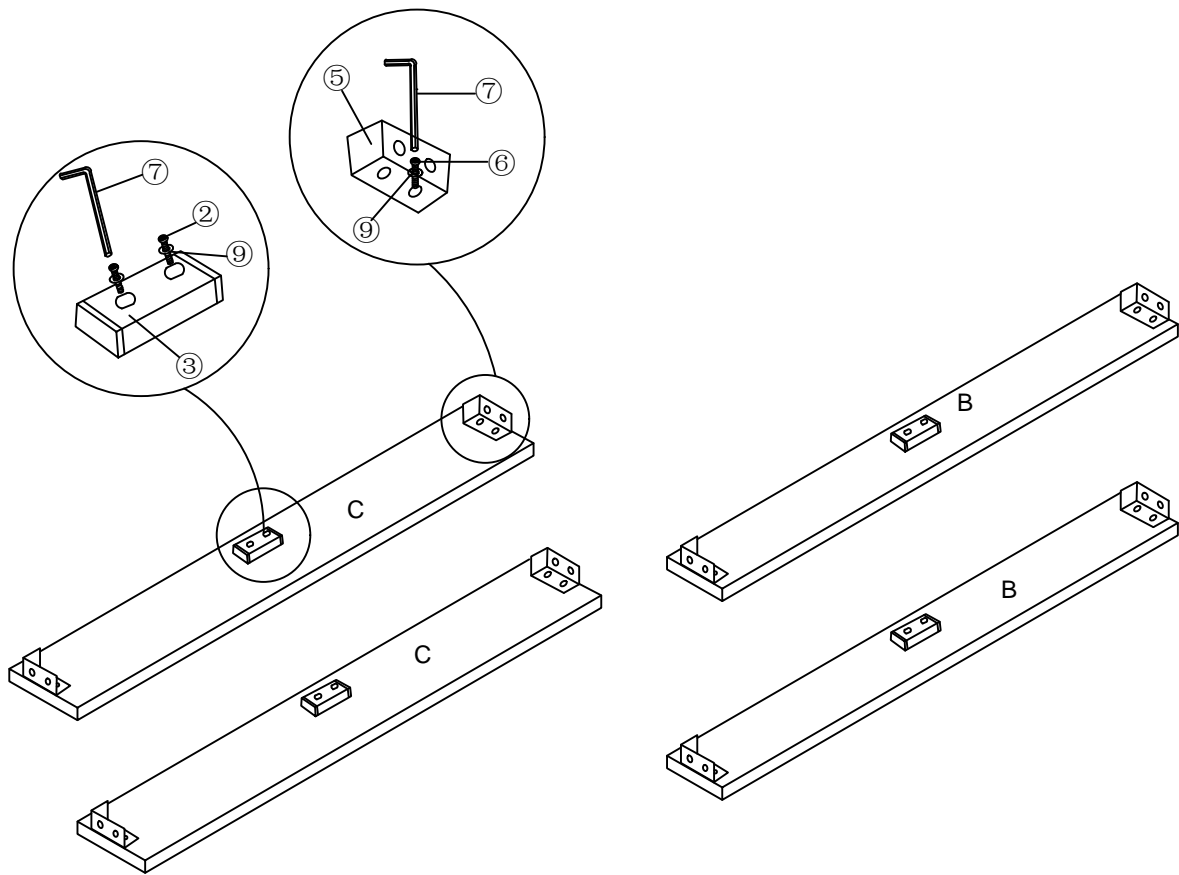

STEP 4: Install side panel hardware

STEP 5: Install hardware