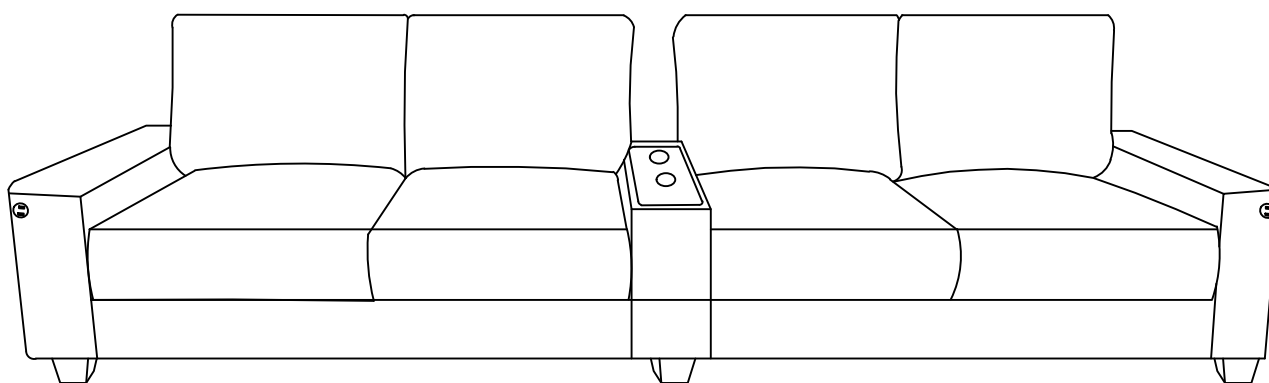

STEP 10:
Open the coffee table, Assembly completed

The product has compression parts,
Please pat them by hand and wait 72 hours, the cushions will be recover.