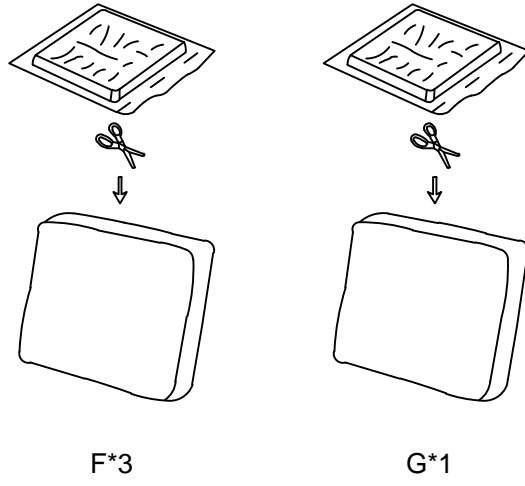

-Please do not return back the product before contact the seller.

N719P297659-COMPONENTLIST

NO	DESCRIPTION	DRAWING	QTY	NO	DESCRIPTION	DRAWING	QTY
A	Backrest		1	②	6*35 Screw		8
B	Short side panel		2	③	Square hardware		4
C	Long side panel		1	④	8*90 Screw		6
D	Armrest		1	⑤	Bracket		8
E	Trim panel		1	⑥	6*25 Screw		32
F	Back cushion		2	⑦	M4*65*23mm Wrench		1
G	Seat cushion		2	⑧	M5*105*55mm Wrench		1
H	Cover plate		1	⑨	18mm Color gasket		46
①	Sofa foot		6	⑩	USB		2

N719P297660-COMPONENTLIST

I	Right armrest		1	G	Seat cushion		2
J	Left armrest		1	A	Backrest		1
C	Long side panel		1	H	Cover plate		1

STEP 1: Take out the accessories from the armrest

STEP 2: Put on the armrest decorative panel

STEP 3: Install sofa legs

STEP 4: Install side panel hardware

STEP 5: Install hardware

STEP 6: Put on the cover plate

STEP 7: Install the backrest

STEP 8: Cut the compression bags

STEP 9: Assembly completed