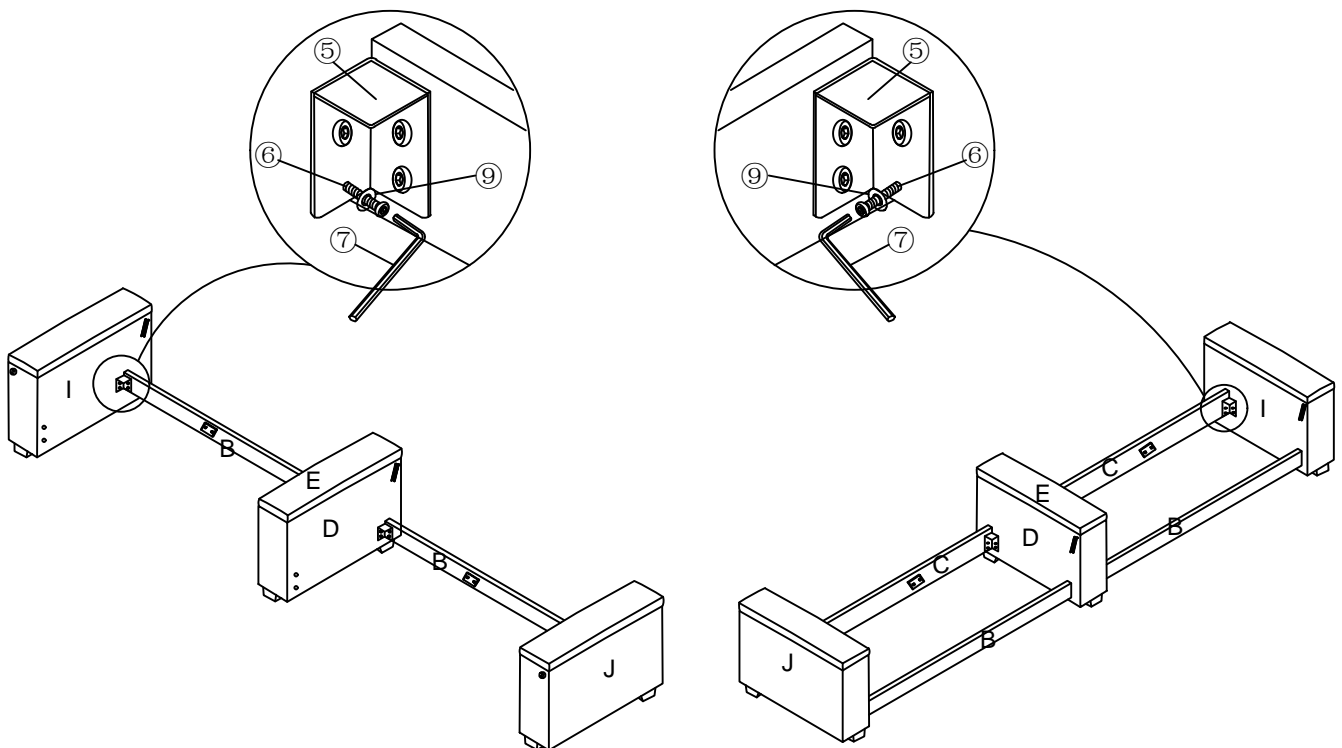

STEP 4: Install side panel hardware

STEP 5: Install hardware