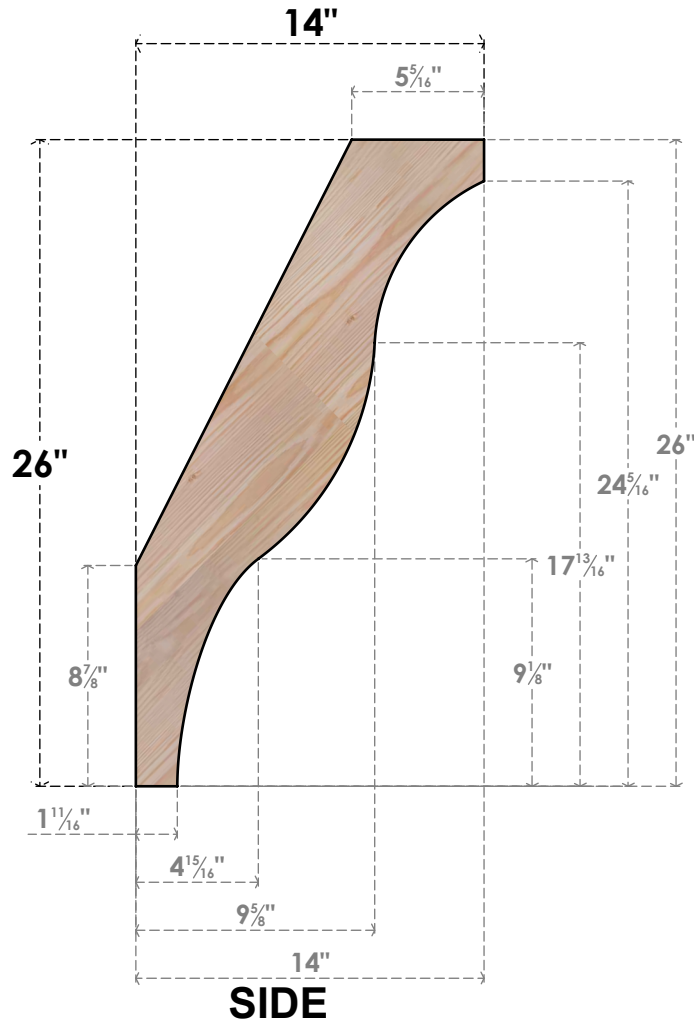

BRC06X14X26FST00SDF

5 1/2"W X 14"D X 26"H FUNSTON SMOOTH BRACE, DOUGLAS FIR

EKENA MILLWORK
 2300 WEST MAIN ST.
 CLARKSVILLE, TX 75426
 TOLL FREE: 866-607-0453
 WWW.EKENAMILLWORK.COM

NOTES

1. INSTALLATION TO BE COMPLETED IN ACCORDANCE WITH MANUFACTURER'S SPECIFICATIONS.
2. DRAWING MAY NOT BE TO SCALE
3. THIS DRAWING IS INTENDED FOR DESIGN AND PLANNING PURPOSES ONLY.
4. ALL INFORMATION CONTAINED HEREIN WAS CURRENT AT THE TIME OF DEVELOPMENT BUT MUST BE REVIEWED AND APPROVED BY THE PRODUCT MANUFACTURER TO BE CONSIDERED ACCURATE.
5. PRODUCTS ARE NOT KILN DRIED. THIS ITEM IS UNIQUE AND WILL CONTAIN THE NATURAL VARIATIONS THAT THE WOOD SPECIES OFFERS. THIS MAY RESULT IN VARIATIONS UP TO 1/4"