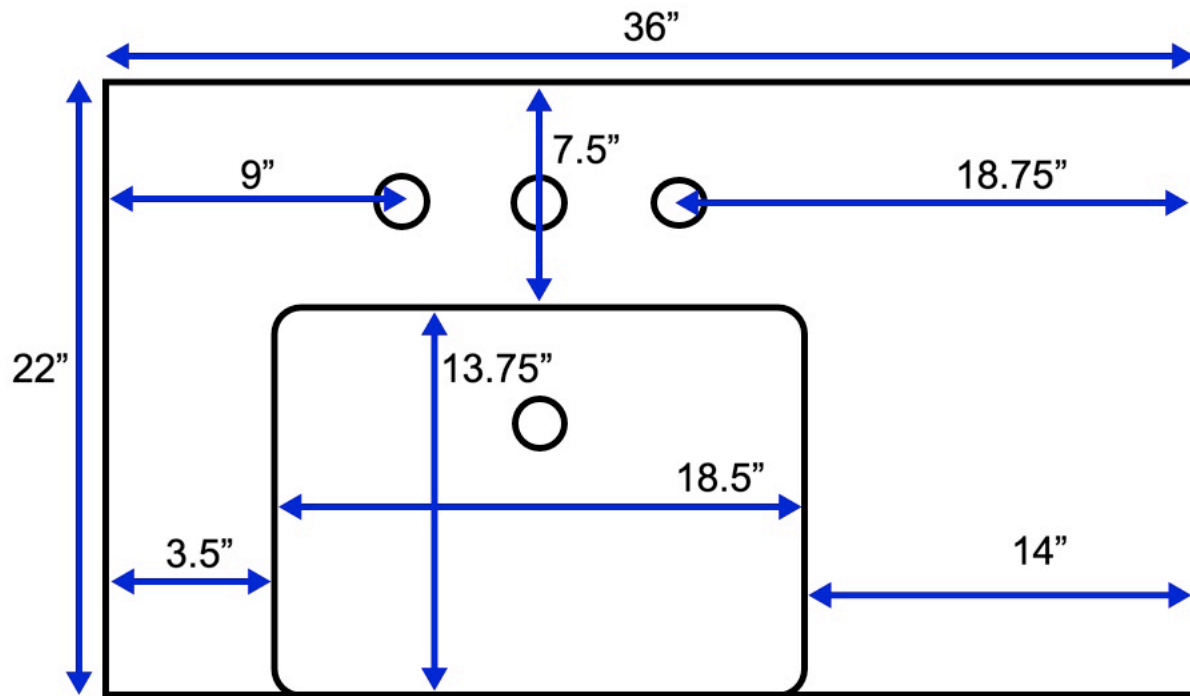

# 36-inch Bath Vanity (Top View)

All measurements are approximate and rounded to the nearest quarter inch.  
Please allow for a slight margin of error.