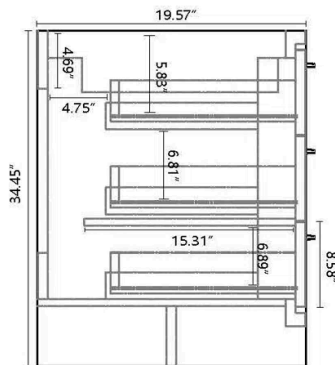

Dimensions	Width	Depth	Height
Inches	83.22"	19.57"	34.45"

Front Elevation

Side Elevation

Top Elevation

Drawer Board Thickness 0.71"