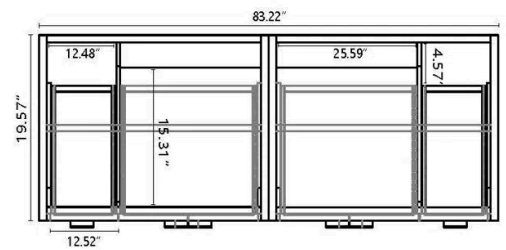

Dimensions	Width	Depth	Height
Inches	83.22"	19.57"	34.45"

Front Elevation

Side Elevation

Top Elevation

Drawer Board Thickness 0.71"