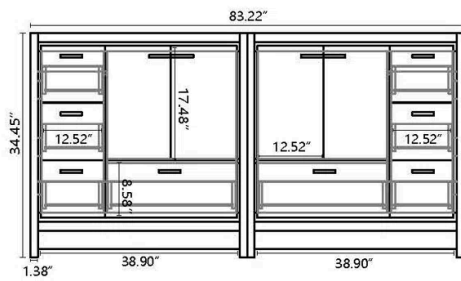

Dimensions	Width	Depth	Height
Inches	83.22"	19.57"	34.45"

Front Elevation

Side Elevation

Top Elevation

Drawer Board Thickness 0.71"