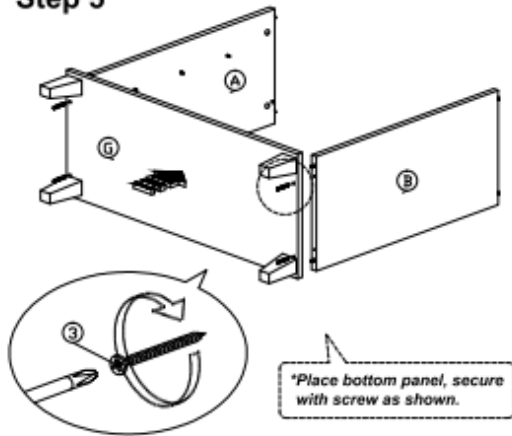

Assembly Instruction

| Hardware List | | | |
|---------------|-------|------------------------|-------|
| No. | SHAPE | DESCRIPTION | Qty. |
| 1 | | 8x25mm Wood Dowel | 12Pcs |
| 2 | | 15MM Titus Mini Fix | 4Sets |
| 3 | | M4x38mm Screw | 4Pcs |
| 4 | | M7x40mm Screw | 4Pcs |
| 5 | | Shelf Support | 14Pcs |
| 6 | | M6x22 Steel Bracket | 4Pcs |
| 7 | | Nail | 25Pcs |
| 8 | | Brown Magnet 2 Pin | 2Sets |
| 9 | | Handle (9988) | 2Sets |
| | | M4x30mm (Handle Screw) | |
| 10 | | Wooden Leg | 4Pcs |
| 11 | | L Key | 1Pc |

Part List

Step 1

Step 2

Step 3

Step 4

Assembly Instruction

Step 5

Step 6

Step 7

Step 7

Step 9

Step 9

Step 8

Complete