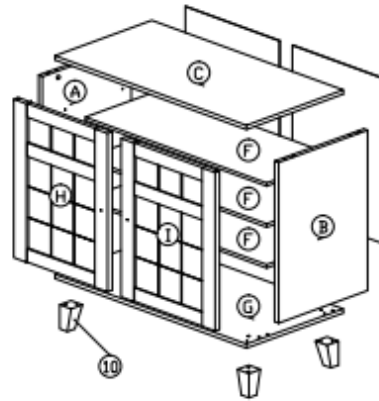

Assembly Instruction

| Hardware List | | | |
|---------------|-------|------------------------|-------|
| No. | SHAPE | DESCRIPTION | Qty. |
| 1 | | 8x25mm Wood Dowel | 12Pcs |
| 2 | | 15MM Titus Mini Fix | 4Sets |
| 3 | | M4x38mm Screw | 4Pcs |
| 4 | | M7x40mm Screw | 4Pcs |
| 5 | | Shelf Support | 14Pcs |
| 6 | | M6x22 Steel Bracket | 4Pcs |
| 7 | | Nail | 25Pcs |
| 8 | | Brown Magnet 2 Pin | 2Sets |
| 9 | | Handle (9988) | 2Sets |
| | | M4x30mm (Handle Screw) | |
| 10 | | Wooden Leg | 4Pcs |
| 11 | | L Key | 1Pc |

Part List

Step 1

Step 2

Step 3

Step 4

Assembly Instruction

Step 5

Step 6