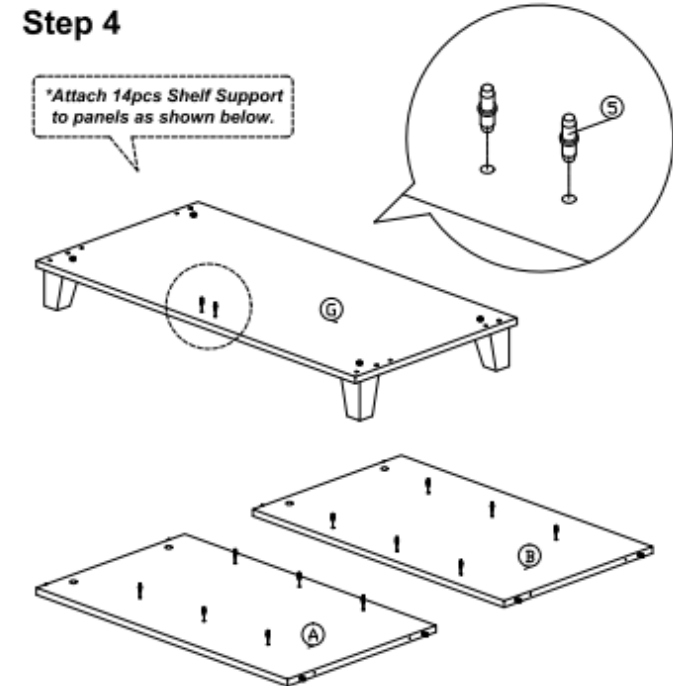

Assembly Instruction

| Hardware List | | | |
|---------------|-------|------------------------|-------|
| No. | SHAPE | DESCRIPTION | Qty. |
| 1 | | 8x25mm Wood Dowel | 12Pcs |
| 2 | | 15MM Titus Mini Fix | 4Sets |
| 3 | | M4x38mm Screw | 4Pcs |
| 4 | | M7x40mm Screw | 4Pcs |
| 5 | | Shelf Support | 14Pcs |
| 6 | | M6x22 Steel Bracket | 4Pcs |
| 7 | | Nail | 25Pcs |
| 8 | | Brown Magnet 2 Pin | 2Sets |
| 9 | | Handle (9988) | 2Sets |
| | | M4x30mm (Handle Screw) | |
| 10 | | Wooden Leg | 4Pcs |
| 11 | | L Key | 1Pc |

Part List

Step 1

Step 2

Step 3

Step 4

Assembly Instruction

Step 5

Step 6

Step 7

Step 7

Step 9

Step 9

Step 8

Complete