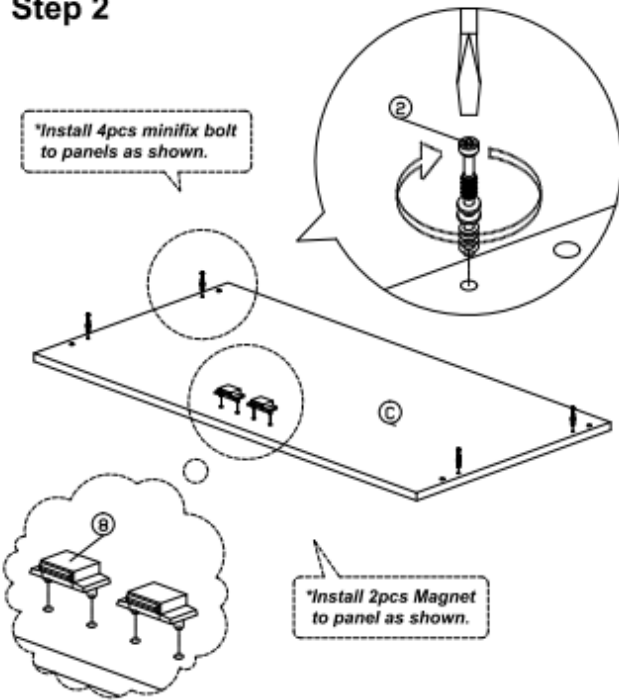

Assembly Instruction

| Hardware List | | | |
|---------------|-------|------------------------|-------|
| No. | SHAPE | DESCRIPTION | Qty. |
| 1 | | 8x25mm Wood Dowel | 12Pcs |
| 2 | | 15MM Titus Mini Fix | 4Sets |
| 3 | | M4x38mm Screw | 4Pcs |
| 4 | | M7x40mm Screw | 4Pcs |
| 5 | | Shelf Support | 14Pcs |
| 6 | | M6x22 Steel Bracket | 4Pcs |
| 7 | | Nail | 25Pcs |
| 8 | | Brown Magnet 2 Pin | 2Sets |
| 9 | | Handle (9988) | 2Sets |
| | | M4x30mm (Handle Screw) | |
| 10 | | Wooden Leg | 4Pcs |
| 11 | | L Key | 1Pc |

Part List

Step 1

Step 2

Step 3

Step 4

Assembly Instruction

Step 5

Step 6