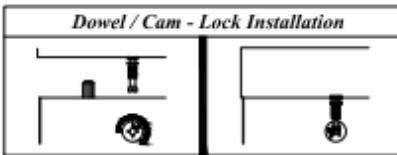

Assembly Instruction

| Hardware List | | | |
|---------------|-------|------------------------|-------|
| No. | SHAPE | DESCRIPTION | Qty. |
| 1 | | 8x25mm Wood Dowel | 12Pcs |
| 2 | | 15MM Titus Mini Fix | 4Sets |
| 3 | | M4x38mm Screw | 4Pcs |
| 4 | | M7x40mm Screw | 4Pcs |
| 5 | | Shelf Support | 14Pcs |
| 6 | | M6x22 Steel Bracket | 4Pcs |
| 7 | | Nail | 25Pcs |
| 8 | | Brown Magnet 2 Pin | 2Sets |
| 9 | | Handle (9988) | 2Sets |
| | | M4x30mm (Handle Screw) | |
| 10 | | Wooden Leg | 4Pcs |
| 11 | | L Key | 1Pc |

Part List

Step 1

Step 2

Step 3

Step 4

Assembly Instruction

Step 5

Step 6