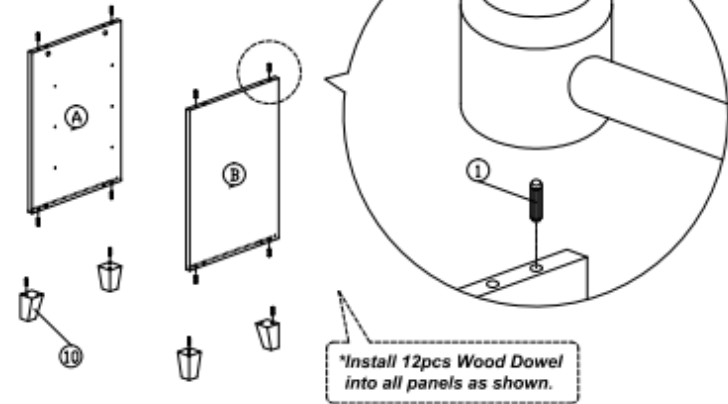

Assembly Instruction

| Hardware List | | | |
|---------------|-------|------------------------|-------|
| No. | SHAPE | DESCRIPTION | Qty. |
| 1 | | 8x25mm Wood Dowel | 12Pcs |
| 2 | | 15MM Titus Mini Fix | 4Sets |
| 3 | | M4x38mm Screw | 4Pcs |
| 4 | | M7x40mm Screw | 4Pcs |
| 5 | | Shelf Support | 14Pcs |
| 6 | | M6x22 Steel Bracket | 4Pcs |
| 7 | | Nail | 25Pcs |
| 8 | | Brown Magnet 2 Pin | 2Sets |
| 9 | | Handle (9988) | 2Sets |
| | | M4x30mm (Handle Screw) | |
| 10 | | Wooden Leg | 4Pcs |
| 11 | | L Key | 1Pc |

Part List

Step 1

Step 2

Step 3

Step 4

Assembly Instruction

Step 5

Step 6