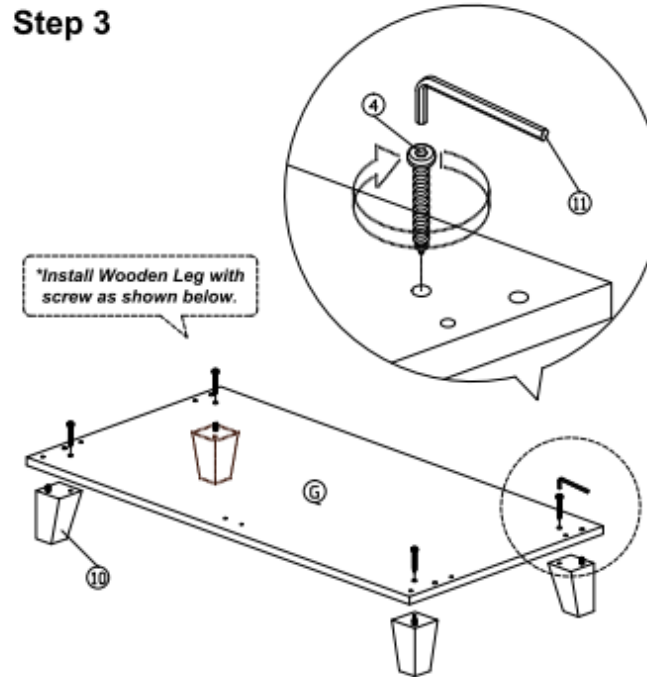

Assembly Instruction

| Hardware List | | | |
|---------------|-------|------------------------|-------|
| No. | SHAPE | DESCRIPTION | Qty. |
| 1 | | 8x25mm Wood Dowel | 12Pcs |
| 2 | | 15MM Titus Mini Fix | 4Sets |
| 3 | | M4x38mm Screw | 4Pcs |
| 4 | | M7x40mm Screw | 4Pcs |
| 5 | | Shelf Support | 14Pcs |
| 6 | | M6x22 Steel Bracket | 4Pcs |
| 7 | | Nail | 25Pcs |
| 8 | | Brown Magnet 2 Pin | 2Sets |
| 9 | | Handle (9988) | 2Sets |
| | | M4x30mm (Handle Screw) | |
| 10 | | Wooden Leg | 4Pcs |
| 11 | | L Key | 1Pc |

Part List

Step 1

Step 2

Step 3

Step 4

Assembly Instruction

Step 5

Step 6

Step 7

Step 7

Step 9

Step 9

Step 8

Complete