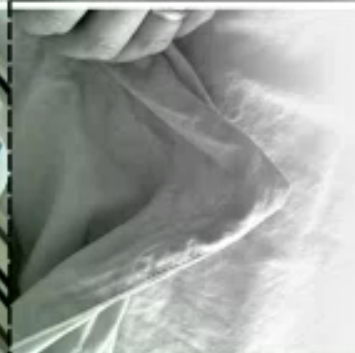

The Southshore Difference

✓ Southshore

Hidden Zipper Closure

- ✓ Clean, seamless look
- ✓ Quick and easy to use

Built-In Corner Loops

Keeps duvet securely attached and aligned.

Oversized Duvet Cover

Designed for fuller coverage and a better fit.

Our Twin/ Twin XL oversized duvet cover is 69 inches wide x 98 inches long

✗ Typical Duvet Cover

Button or Open Closure

- ✗ Buttons can gap or come undone
- ✗ Slower to secure

No Duvet Secure Loops

Missing loops can cause bunching and sliding.

Limited Coverage

Standard comforters may not fully cover the bed.

Standard Twin Size is 68 inches wide x 86 inches long