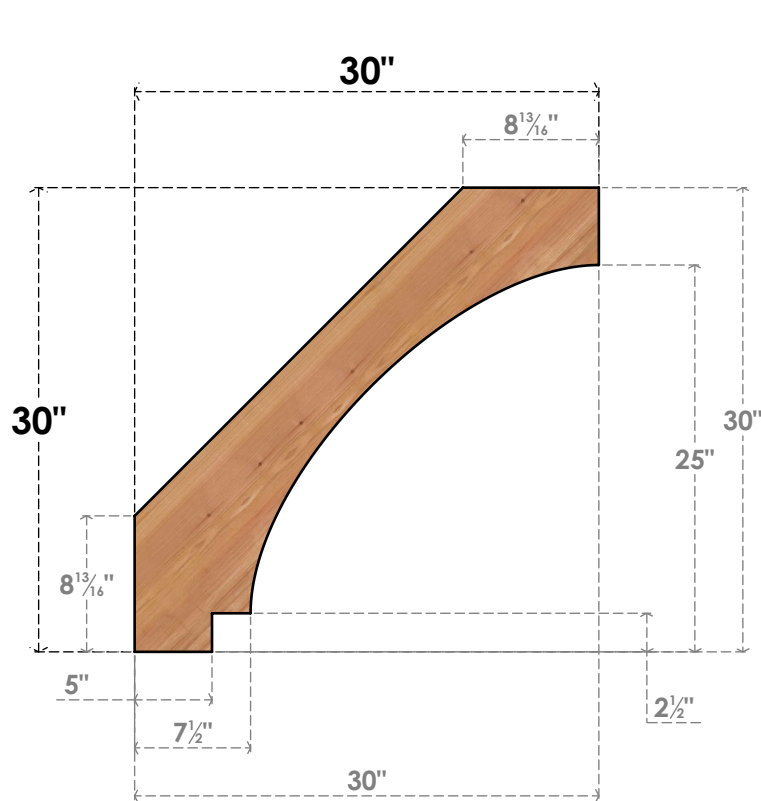

BRC06X30X30IMP00SWR

5 1/2"W X 30"D X 30"H IMPERIAL SMOOTH BRACE, WESTERN RED CEDAR

SIDE

FRONT

EKENA MILLWORK
 2300 WEST MAIN ST.
 CLARKSVILLE, TX 75426
 TOLL FREE: 866-607-0453
 WWW.EKENAMILLWORK.COM

NOTES