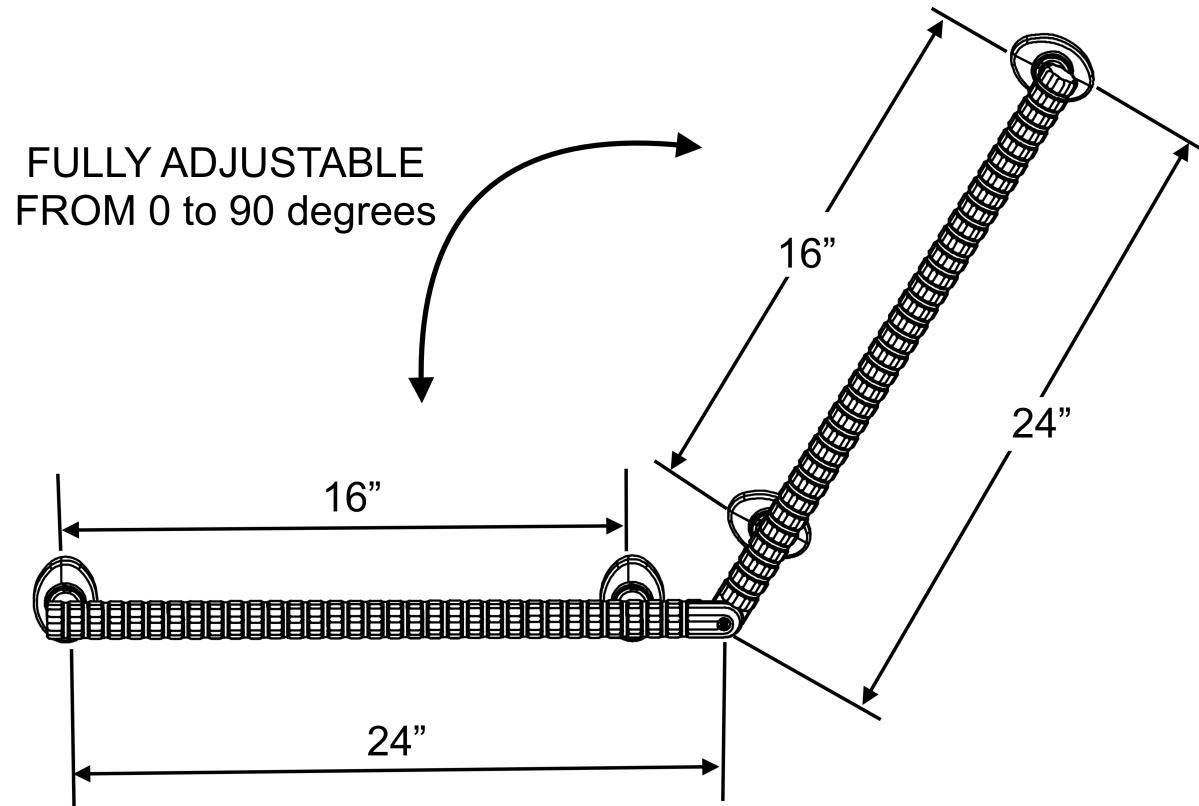

SG750 SafetyGrip[®] ANGLE ADJUSTABLE GRAB BAR

Page 1 of 2

SG750W - WHITE & SG750B BLACK

WEIGHT CAPACITY 350lbs

ADA COMPLIANT

Page 2 of 2

SG726TRW - WHITE

SG726TRB - BLACK