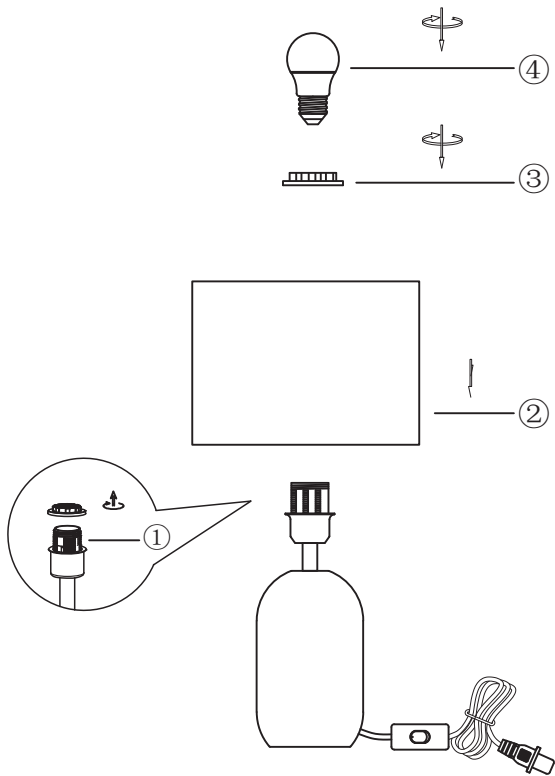

edishinē

Table Lamp

[Instruction Manual]

Please pay attention to the warning signs
Read the instructions with caution before operating
and keep it properly

CAUTION

1. Before assembly, place all parts out on a clean flat surface and inspect each part for defects that may have occurred during shipping.
2. Inspect wire insulation for any cuts, abrasions or exposed copper that may have resulted during shipping. If there are any defects in the wire, DO NOT continue to assemble. Please send an email to our Customer Service immediately.
3. Consult a qualified electrician if you have any electrical questions.
4. Never drape clothes over the lamp.
5. To reduce the likelihood of tipping over, we recommend don't place the lamp at the edge of table and keep children and pets away.
6. To prevent children from suffocating and choking, keep them away from packing materials.
7. Please keep this manual and hand it over when you transfer the product.

IMPORTANT SAFETY INSTRUCTIONS

This portable lamp has a polarized plug (one blade is wider than the other) as a safety feature to reduce the risk of electric shock. This plug will fit in a polarized outlet only one way. If the plug does not fit fully in the outlet, reverse the plug. If it still does not fit, contact a qualified electrician.

Never use with an extension cord unless the plug can be fully inserted. Do not alter the plug.

Packing List:

Part	Description	Quantity
A	Lamp Shade	1
B	Socket Ring	1
C	Table Lamp	1
D	Instruction Manual	1

1. Remove the socket ring by twisting it upwards from the lamp cup (①).
2. Place the shade (②) on socket then screw on the socket ring (③) to fix the shade.
3. Screw the Bulb(④) (Not Included) clockwise onto socket until tight.