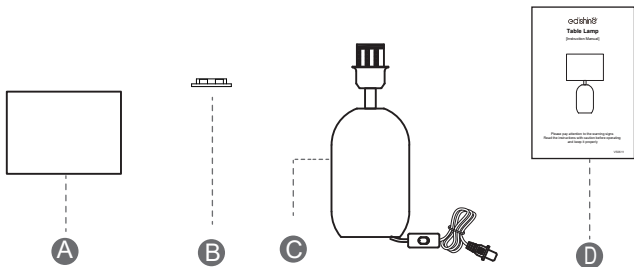

Packing List:

Part	Description	Quantity
A	Lamp Shade	1
B	Socket Ring	1
C	Table Lamp	1
D	Instruction Manual	1