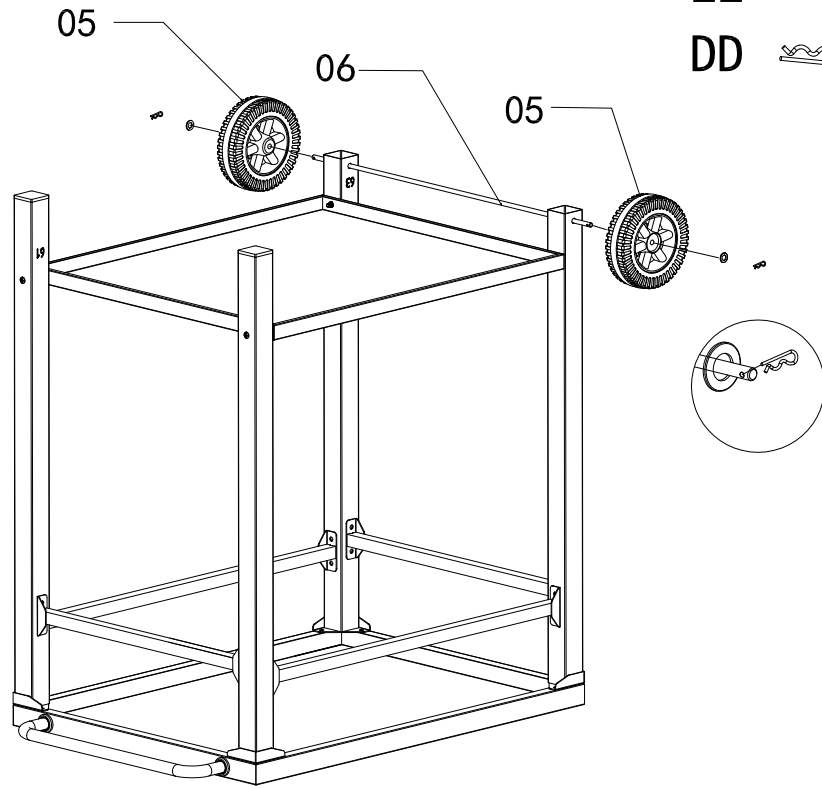

5

EE 2X

DD 2X

6