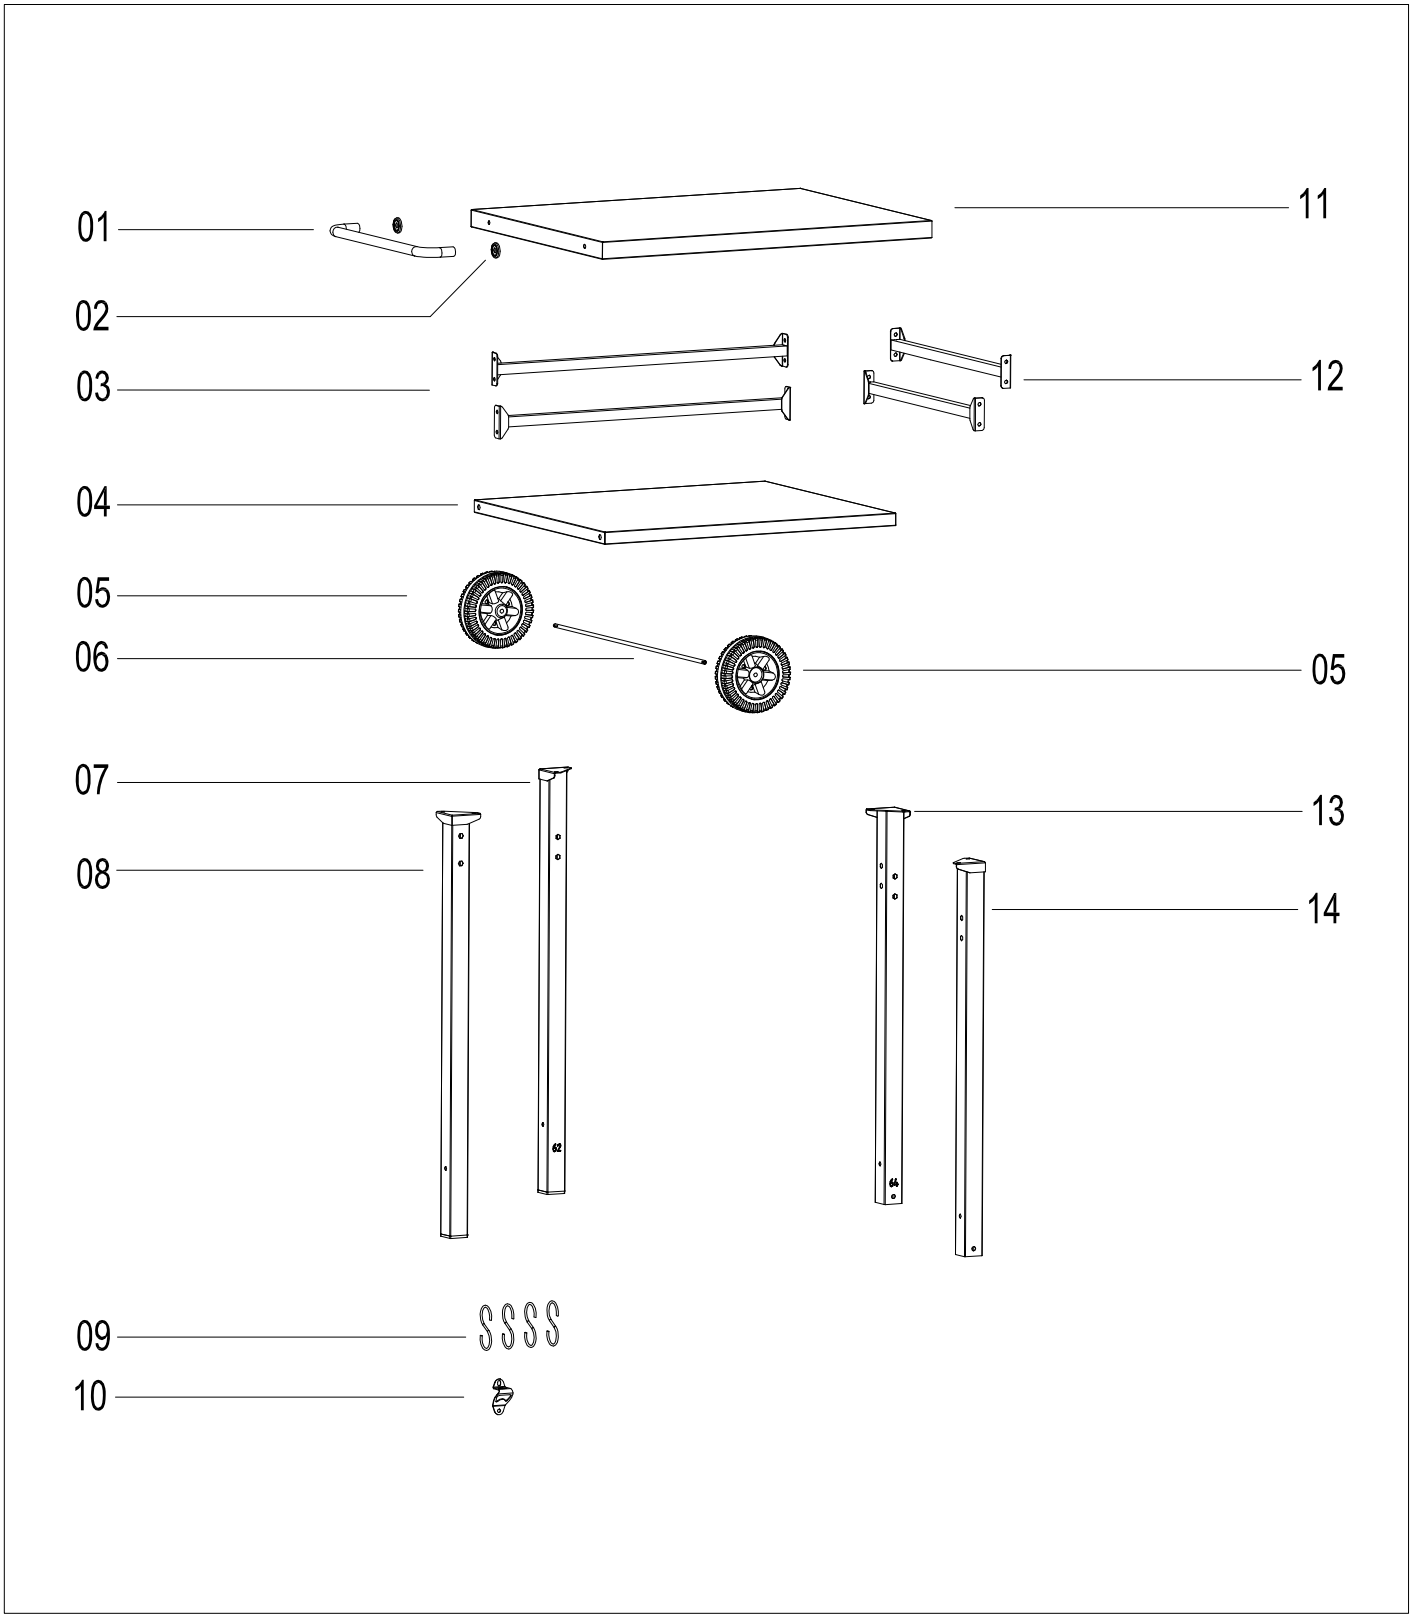

# IMPORTANT INSTRUCTIONS AND OPERATING MANUAL

**Model: GA8106**

**PACKAGE CONTENTS (GA8106)**

No.	Parts Name	Parts Diagram	Qty.
1	Lid handle		1
2	Handle seat		2
3	Front back brace		2
4	Bottom shelf		1
5	Wheel		2
6	Wheel axle		1
7	Left back leg		1
8	Left front leg		1
9	Bottle opener		1
10	Hook		4

**PACKAGE CONTENTS (GA8106)**

No.	Parts Name	Parts Diagram	Qty.
11	Table		1
12	Right left brace		2
13	Right back leg		1
14	Right front leg		1

Hardware Contents			
AA	M6x12 Screw		26
BB	M6x12 Screw		2
CC	M6x50 Screw		4
DD	R Clip		2
EE	Washer		2

Estimated Assembly Time: 15 minutes (requires two people)

Tools Required for Assembly and Leak Testing (not included):

- Phillips screwdriver
- Spray bottle
- Pliers
- Adjustable wrench

**⚠ CAUTION**

- **HEAVY UNIT:** This product is heavy. Two people are required for safe assembly.
- Some parts may have sharp edges. Wear protective gloves if necessary.
- Carefully read and follow all safety guidelines, warnings, assembly instructions, and usage instructions before attempting assembly or use.

1

AA M6X12  2X

2

AA M6X12  8X

3

AA M6X12  16X

4

CC M6X50  4X