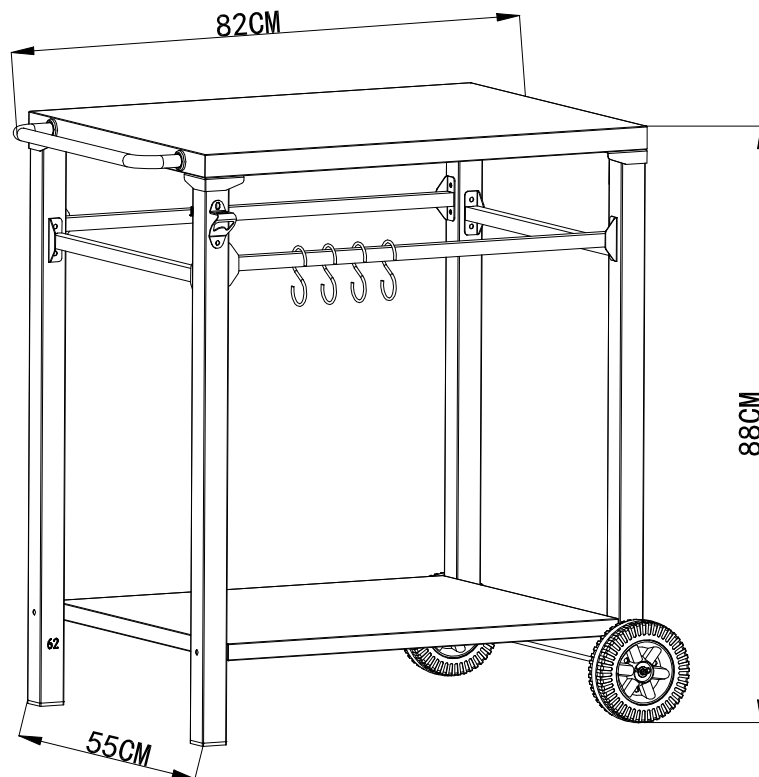

# IMPORTANT INSTRUCTIONS AND OPERATING MANUAL

**Model: GA8106**

**PACKAGE CONTENTS (GA8106)**

No.	Parts Name	Parts Diagram	Qty.
1	Lid handle		1
2	Handle seat		2
3	Front back brace		2
4	Bottom shelf		1
5	Wheel		2
6	Wheel axle		1
7	Left back leg		1
8	Left front leg		1
9	Bottle opener		1
10	Hook		4

**PACKAGE CONTENTS (GA8106)**

No.	Parts Name	Parts Diagram	Qty.
11	Table		1
12	Right left brace		2
13	Right back leg		1
14	Right front leg		1

Hardware Contents			
AA	M6x12 Screw		26
BB	M6x12 Screw		2
CC	M6x50 Screw		4
DD	R Clip		2
EE	Washer		2