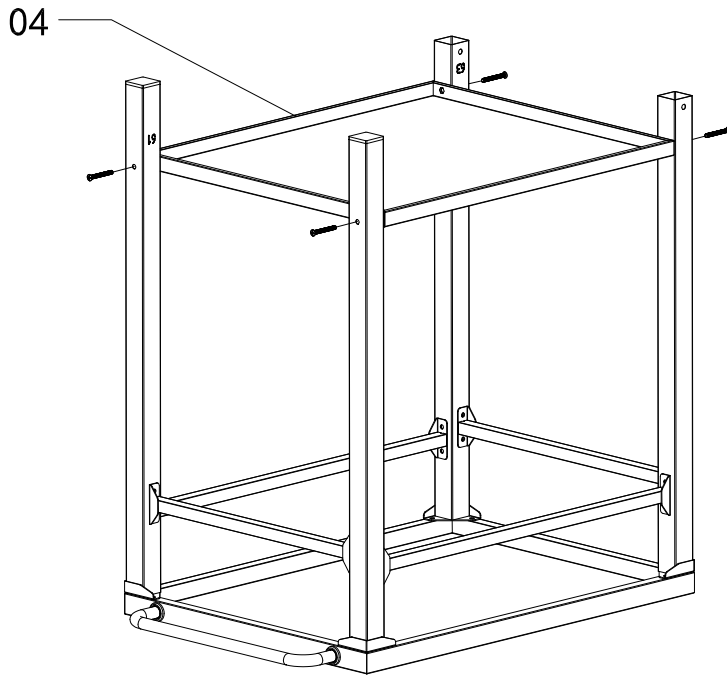

# IMPORTANT INSTRUCTIONS AND OPERATING MANUAL

**Model: GA8106**

**PACKAGE CONTENTS (GA8106)**

No.	Parts Name	Parts Diagram	Qty.
1	Lid handle		1
2	Handle seat		2
3	Front back brace		2
4	Bottom shelf		1
5	Wheel		2
6	Wheel axle		1
7	Left back leg		1
8	Left front leg		1
9	Bottle opener		1
10	Hook		4

1

AA M6X12  2X

2

AA M6X12  8X

3

AA M6X12  16X

4

CC M6X50  4X