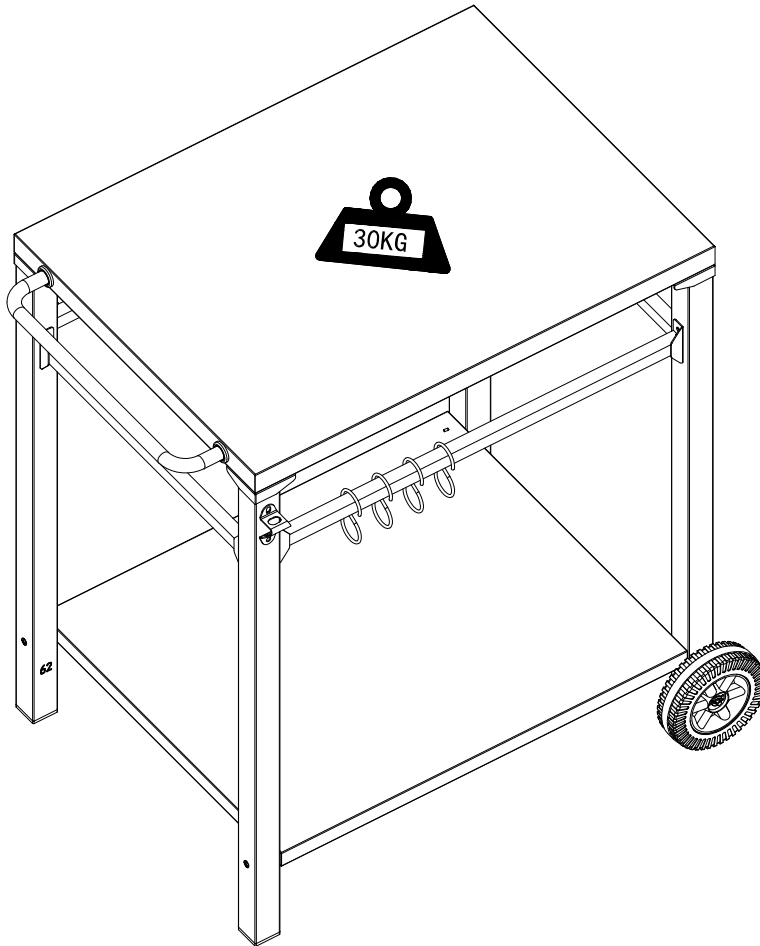

! SAFETY INFORMATION

Thank you for purchasing this product!
If you have any suggestions for the product,
please send an email to kommokasa01@gmail.com