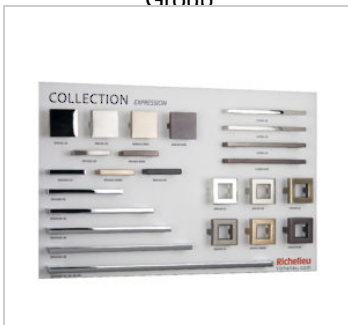

Contemporary Metal Pull - 8160

This contemporary style Richelieu pull will add an elegant touch to your cabinet doors and drawer fronts. Its simple straight lines integrate well with any type of décor.

Product № BP80338BORB
Color Group: Brown and Bronze Group

Transitional Metal Knob - 8033

Product № BP80338195
Color Group: Gray and Chrome Group

Contemporary Metal Knob - 810

Product № BP8102116BORB

Expression Board - 99044