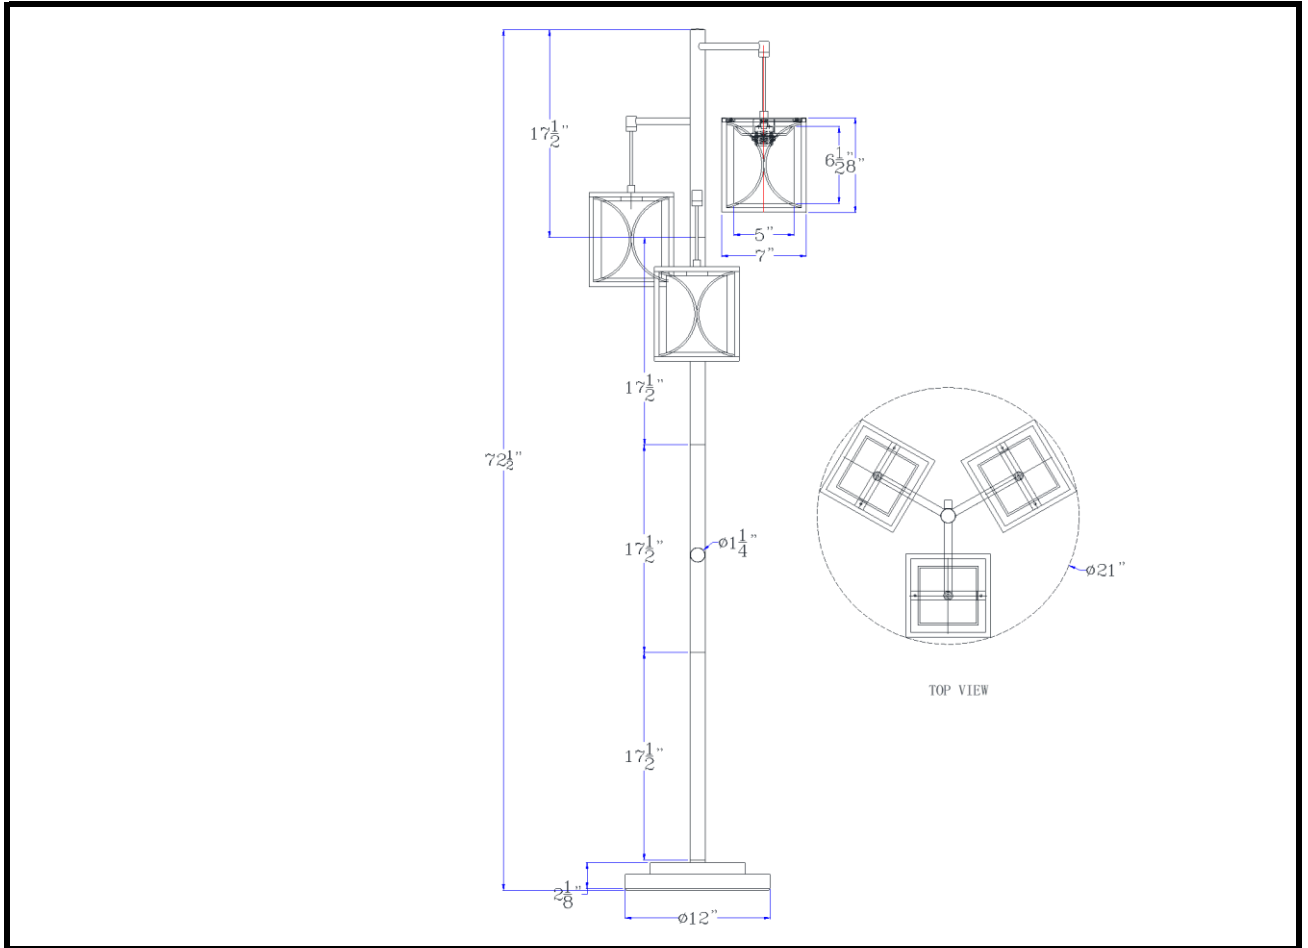

Type: _____
 Project: _____
 Catalog No.: _____
 Lamp/Wattage: _____

Description: 60W x 3 Lantern metal floor lamp with metal framed fabric shades
Material: Metal
Finish : Black Iron
Height: 72 1/2"
Reach/Depth: 21"
Base Width: Dia.12"
Wattage : 60W x 3
Socket : Medium Base (E26)
Switch: 3-WAY
Bulb: Incandescent
Wire Length: 6'
Wire Color: Black
Shade No:
Material: Fabric/Metal
Shade size: 7"X7"X7"X7"X8"
Certificate : 