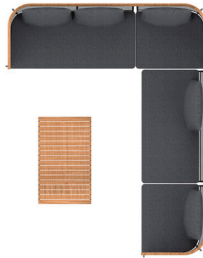

42 GREENE STREET LL NEW YORK NY 10013  
T 212.355.0625 F 212.355.0628 WWW.OASIQ.US

**RIAD Corner Seat**

W 35 6/8" D 35 6/8" H 28 2/8"

SH 9 6/8" CH 6" OSH 15 6/8"

26.6 lbs

Powder coated aluminum & teak

**RIAD: FRAME**

B

C

D

E

## THE MODULAR POSSIBILITIES OF RIAD COLLECTION

F

G

H

I

J

**A**  
 RIAD Sofa 1X  
 RIAD Club Arm Chair 2X  
 RIAD 122 Coffee Table with Teak Top 1X

**B**  
 RIAD 2-Seater Arm Left 1X  
 RIAD 2-Seater Arm Right 1X  
 RIAD Club Arm Chair 2X  
 RIAD 122 Coffee Table with Teak Top 1X

**C**  
 RIAD 2-Seater Arm Left 1X  
 RIAD Corner Seat 1X  
 RIAD 2-Seater Arm Right 1X

**D**  
 RIAD 2-Seater Arm Left 1X  
 RIAD Corner Seat 1X  
 RIAD Center Sofa 1X  
 RIAD Corner Seat Right 1X  
 RIAD 122 Coffee Table with Teak Top 1X