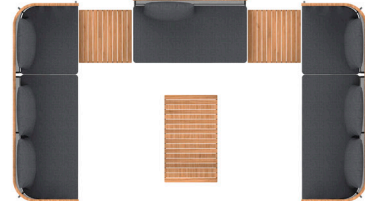

42 GREENE STREET LL NEW YORK NY 10013  
T 212.355.0625 F 212.355.0628 WWW.OASIQ.US

**RIAD Corner Seat**

W 35 6/8" D 35 6/8" H 28 2/8"

SH 9 6/8" CH 6" OSH 15 6/8"

26.6 lbs

Powder coated aluminum & teak

**RIAD: FRAME**

B

C

D

E

## THE MODULAR POSSIBILITIES OF RIAD COLLECTION

F

G

H

I

J

**A**  
 RIAD Sofa 1X  
 RIAD Club Arm Chair 2X  
 RIAD 122 Coffee Table with Teak Top 1X

**B**  
 RIAD 2-Seater Arm Left 1X  
 RIAD 2-Seater Arm Right 1X  
 RIAD Club Arm Chair 2X  
 RIAD 122 Coffee Table with Teak Top 1X

**C**  
 RIAD 2-Seater Arm Left 1X  
 RIAD Corner Seat 1X  
 RIAD 2-Seater Arm Right 1X

**D**  
 RIAD 2-Seater Arm Left 1X  
 RIAD Corner Seat 1X  
 RIAD Center Sofa 1X  
 RIAD Corner Seat Right 1X  
 RIAD 122 Coffee Table with Teak Top 1X