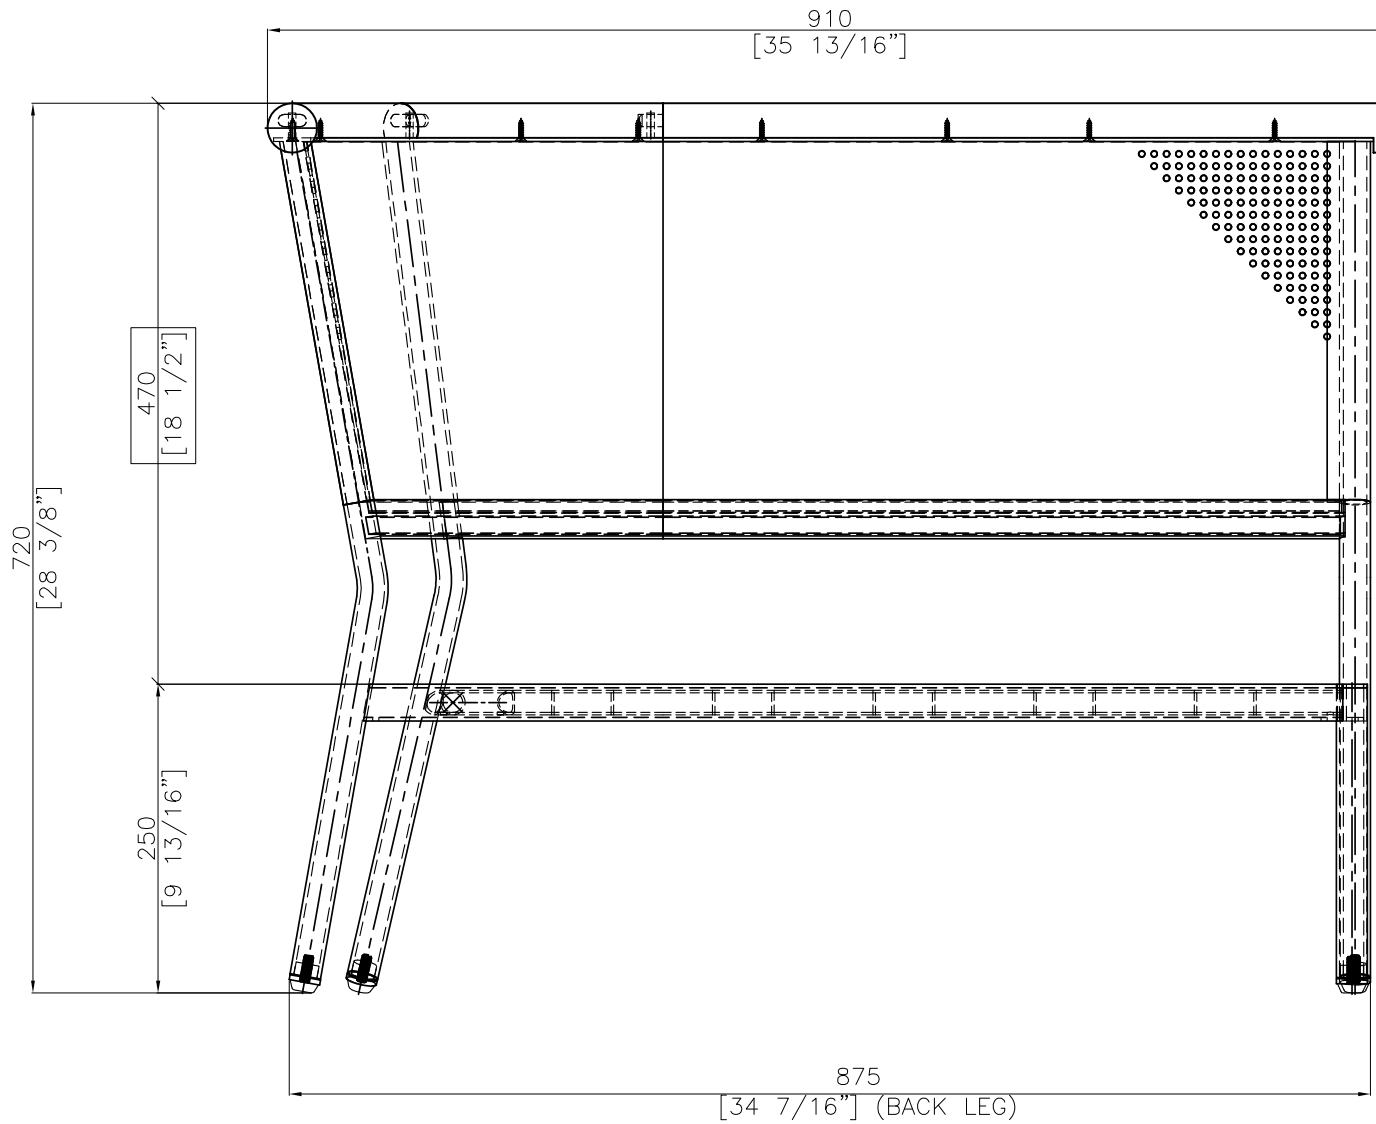

**H**  
 RIAD 2-Seater Arm Left 1X  
 RIAD Center Sofa 1X  
 RIAD 2-Seater Arm Right 1X  
 RIAD 74 Side Table with Teak Top 2X

**I**  
 RIAD 2-Seater Arm Left 1X  
 RIAD Corner Seat Left 1X  
 RIAD Center Sofa 1X  
 RIAD Corner Seat Right 1X  
 RIAD 74 Side Table with Teak Top 1X

**J**  
 RIAD 2-Seater Arm Left 2X  
 RIAD Corner Seat Right 1X  
 RIAD 122 Coffee Table with Teak Top 1X  
 RIAD 74 Side Table with Teak Top 1X

ISO VIEW

<b>OASIQ</b>	DWG.NO: FAE0A14-9	TITLE : ISO VIEW	DIM EXT: 910x910x720 MM.	MATERIAL: BRAZIL TEAK+AL	DRAWN BY : NATEE	FINISH DATE		ISO
						PREPAER DATE: 27-12-16	NAT	SCALE : 1:1
						BEGIN DATE : 10-10-16	JACK	⊕

SIDE VIEW

<b>OASIQ</b>	DWG.NO: FAEOA14-9	TITLE : SIDE VIEW	DIM EXT: 910x910x720 MM.	MATERIAL: BRAZIL TEAK+AL	DRAWN BY : NATEE	FINISH DATE		ES
						PREPAER DATE: 27-12-16	NAT	SCALE : 1:1
						BEGIN DATE : 10-10-16	JACK	⊕

TOP VIEW

<b>OASIQ</b>	DWG.NO: FAEOA14-9	TITLE : TOP VIEW	DIM EXT: 910x910x720 MM.	MATERIAL: BRAZIL TEAK+AL	DRAWN BY : NATEE	FINISH DATE		ET
						PREPAER DATE: 27-12-16	NAT SCALE : 1:1	P. 2
						BEGIN DATE : 10-10-16	JACK	