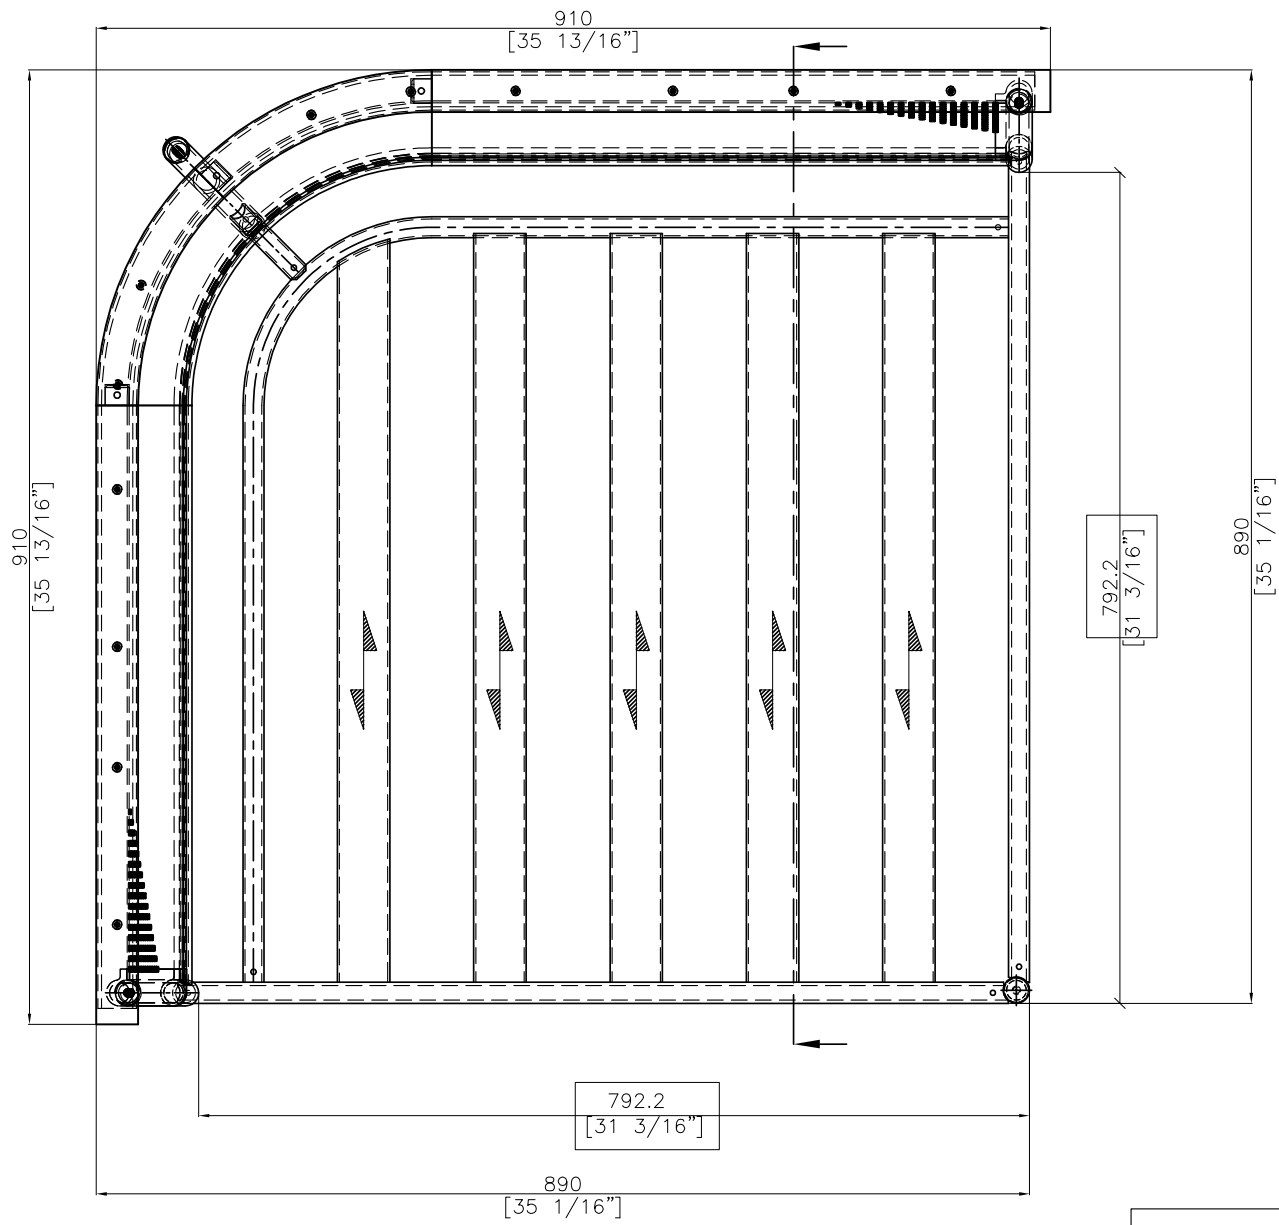

**J**  
 RIAD 2-Seater Arm Left 2X  
 RIAD Corner Seat Right 1X  
 RIAD 122 Coffee Table with Teak Top 1X  
 RIAD 74 Side Table with Teak Top 1X

ISO VIEW

<b>OASIQ</b>	DWG.NO: FAE0A14-9	TITLE : ISO VIEW	DIM EXT: 910x910x720 MM.	MATERIAL: BRAZIL TEAK+AL	DRAWN BY : NATEE	FINISH DATE		ISO
						PREPAER DATE: 27-12-16	NAT	SCALE : 1:1
						BEGIN DATE : 10-10-16	JACK	⊕

FRONT VIEW

<b>OASIQ</b>	DWG.NO: FAEOA14-9	TITLE : FRONT VIEW	DIM EXT: 910x910x720 MM.	MATERIAL: BRAZIL TEAK+AL	DRAWN BY : NATEE	FINISH DATE		EF
						PREPAR DATE: 27-12-16	NAT	SCALE : 1:1
						BEGIN DATE : 10-10-16	JACK	

SIDE VIEW

<b>OASIQ</b>	DWG.NO: FAEOA14-9	TITLE : SIDE VIEW	DIM EXT: 910x910x720 MM.	MATERIAL: BRAZIL TEAK+AL	DRAWN BY : NATEE	FINISH DATE		ES
						PREPAER DATE: 27-12-16	NAT	SCALE : 1:1
						BEGIN DATE : 10-10-16	JACK	⊕

TOP VIEW

<b>OASIQ</b>	DWG.NO: FAEOA14-9	TITLE : TOP VIEW	DIM EXT: 910x910x720 MM.	MATERIAL: BRAZIL TEAK+AL	DRAWN BY : NATEE	FINISH DATE		ET
						PREPAER DATE: 27-12-16	NAT SCALE : 1:1	P. 2
						BEGIN DATE : 10-10-16	JACK	