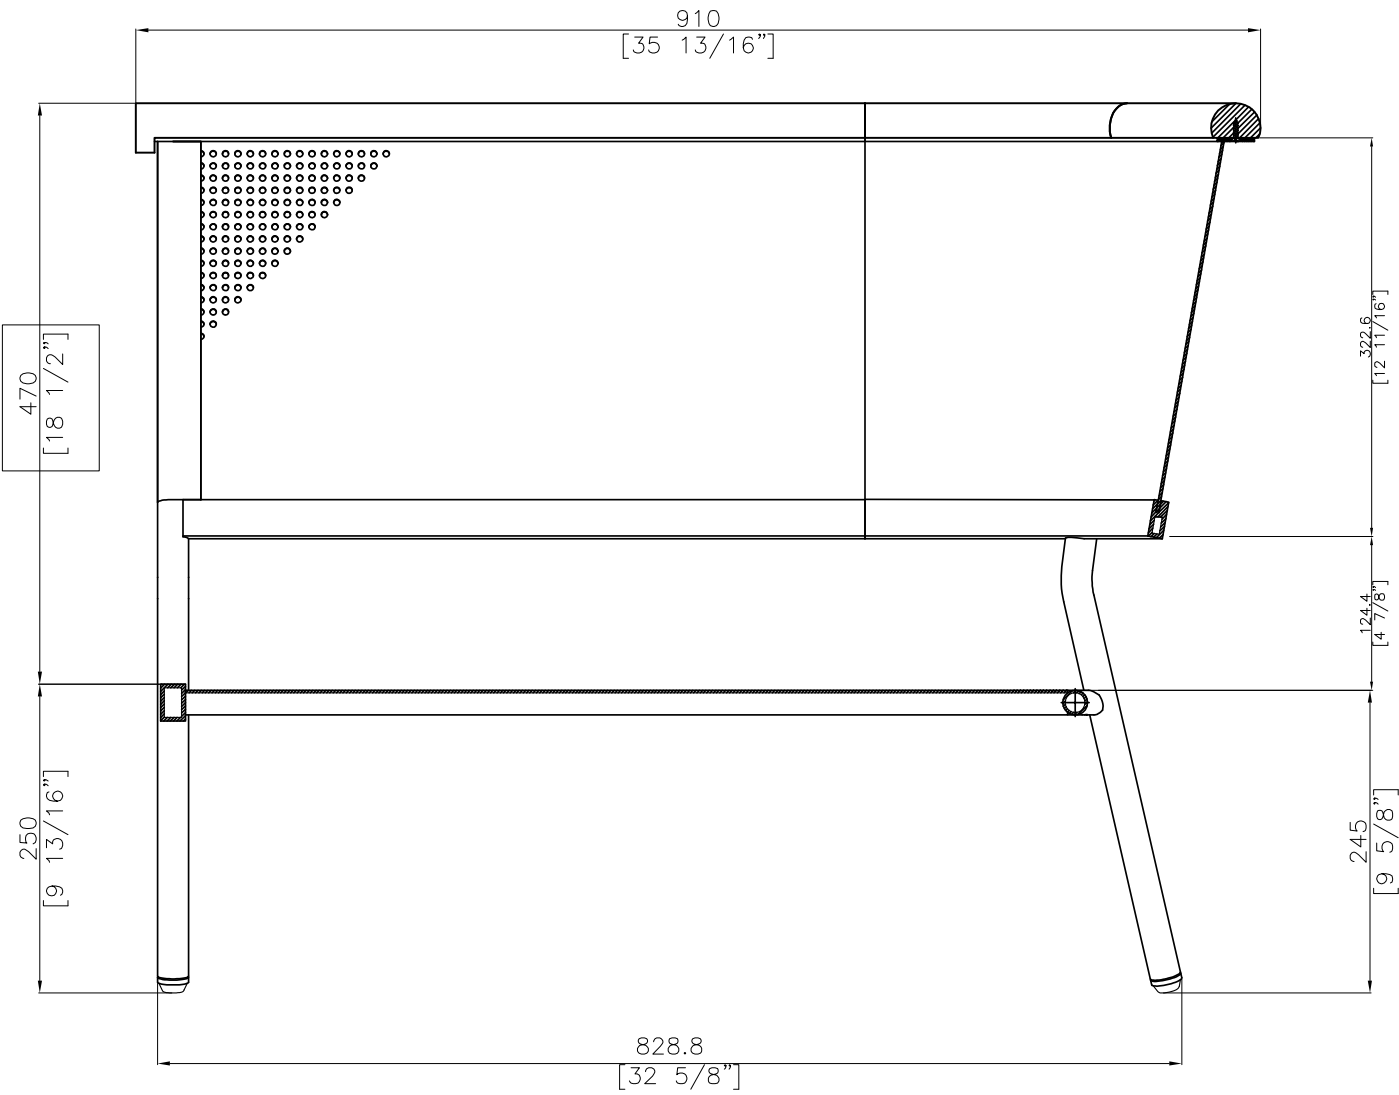

**J**  
 RIAD 2-Seater Arm Left 2X  
 RIAD Corner Seat Right 1X  
 RIAD 122 Coffee Table with Teak Top 1X  
 RIAD 74 Side Table with Teak Top 1X

ISO VIEW

<b>OASIQ</b>	DWG.NO: FAE0A14-9	TITLE : ISO VIEW	DIM EXT: 910x910x720 MM.	MATERIAL: BRAZIL TEAK+AL	DRAWN BY : NATEE	FINISH DATE		ISO
						PREPAER DATE: 27-12-16	NAT	SCALE : 1:1
						BEGIN DATE : 10-10-16	JACK	⊕

FRONT VIEW

<b>OASIQ</b>	DWG.NO: FAEOA14-9	TITLE : FRONT VIEW	DIM EXT: 910x910x720 MM.	MATERIAL: BRAZIL TEAK+AL	DRAWN BY : NATEE	FINISH DATE		EF
						PREPAR DATE: 27-12-16	NAT	SCALE : 1:1
						BEGIN DATE : 10-10-16	JACK	

SIDE VIEW

<b>OASIQ</b>	DWG.NO: FAEOA14-9	TITLE : SIDE VIEW	DIM EXT: 910x910x720 MM.	MATERIAL: BRAZIL TEAK+AL	DRAWN BY : NATEE	FINISH DATE		ES
						PREPAER DATE: 27-12-16	NAT	SCALE : 1:1
						BEGIN DATE : 10-10-16	JACK	⊕

TOP VIEW

<b>OASIQ</b>	DWG.NO: FAEOA14-9	TITLE : TOP VIEW	DIM EXT: 910x910x720 MM.	MATERIAL: BRAZIL TEAK+AL	DRAWN BY : NATEE	FINISH DATE		ET
						PREPAER DATE: 27-12-16	NAT SCALE : 1:1	P. 2
						BEGIN DATE : 10-10-16	JACK	