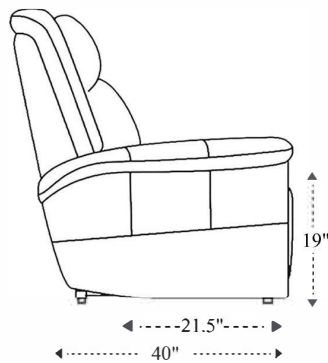

Power Reclining Zero Gravity Sofa

Overall Dimensions	89.5" x 40" x 42.25"
Overall Width	89.5"
Overall Depth	40"
Overall Height	42.25"
Overall Weight	255.6 lbs.
Fully Reclined	68"
Distance from Wall	9"
Back of Seat to end of Chaise	41"
Leg Height <small>(Distance from Foot Rest to Floor in Full Recline)</small>	25.5"
Head Height <small>(Distance from Headrest to Floor in Full Recline)</small>	27"

Seat Width	22"
Seat Depth	21.5"
Seat Height	19"
Arm Width	10"
Arm Depth	25"
Arm Height	25"
Back Width	23"
Back Height	27"
Headrest Extended from Back	7"

Power Zero Gravity Console Loveseat

Overall Dimensions	80.25" x 40" x 42.25"
Overall Width	80.25"
Overall Depth	40"
Overall Height	42.25"
Overall Weight	265.9 lbs.
Fully Reclined	68"
Distance from Wall	9"
Back of Seat to end of Chaise	41"
Leg Height (Distance from Foot Rest to Floor in Full Recline)	25.5"
Head Height (Distance from Headrest to Floor in Full Recline)	27"

Seat Width	22"
Seat Depth	21.5"
Seat Height	19"
Arm Width	10"
Arm Depth	25"
Arm Height	25"
Back Width	23"
Back Height	27"
Headrest Extended from Back	7"

Power Zero Gravity Recliner

Overall Dimensions	39.25" x 40" x 42.25"
Overall Width	39.25"
Overall Depth	40"
Overall Height	42.25"
Overall Weight	137.1 lbs.
Fully Reclined	68"
Distance from Wall	9"
Back of Seat to end of Chaise	41"
Leg Height <small>(Distance from Foot Rest to Floor in Full Recline)</small>	25.5"
Head Height <small>(Distance from Headrest to Floor in Full Recline)</small>	27"

Seat Width	19"
Seat Depth	21.5"
Seat Height	19"
Arm Width	10"
Arm Depth	25"
Arm Height	25"
Back Width	31.5"
Back Height	27"
Headrest Extended from Back	7"