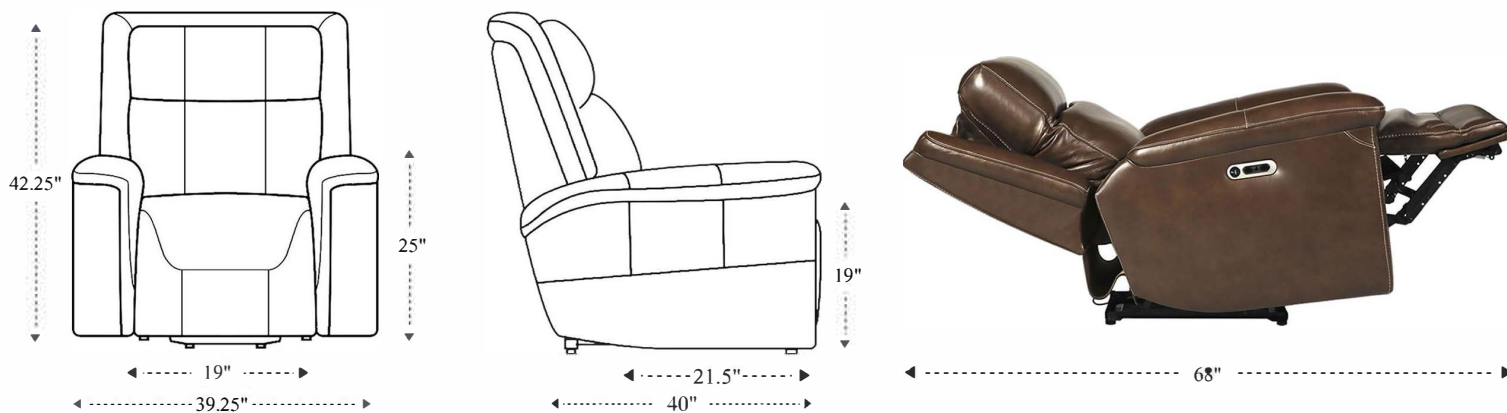

Power Reclining Zero Gravity Sofa

Overall Dimensions	89.5" x 40" x 42.25"
Overall Width	89.5"
Overall Depth	40"
Overall Height	42.25"
Overall Weight	255.6 lbs.
Fully Reclined	68"
Distance from Wall	9"
Back of Seat to end of Chaise	41"
Leg Height <small>(Distance from Foot Rest to Floor in Full Recline)</small>	25.5"
Head Height <small>(Distance from Headrest to Floor in Full Recline)</small>	27"

Seat Width	22"
Seat Depth	21.5"
Seat Height	19"
Arm Width	10"
Arm Depth	25"
Arm Height	25"
Back Width	23"
Back Height	27"
Headrest Extended from Back	7"

Power Zero Gravity Console Loveseat

Overall Dimensions	80.25" x 40" x 42.25"
Overall Width	80.25"
Overall Depth	40"
Overall Height	42.25"
Overall Weight	265.9 lbs.
Fully Reclined	68"
Distance from Wall	9"
Back of Seat to end of Chaise	41"
Leg Height (Distance from Foot Rest to Floor in Full Recline)	25.5"
Head Height (Distance from Headrest to Floor in Full Recline)	27"

Seat Width	22"
Seat Depth	21.5"
Seat Height	19"
Arm Width	10"
Arm Depth	25"
Arm Height	25"
Back Width	23"
Back Height	27"
Headrest Extended from Back	7"

Power Zero Gravity Recliner

Overall Dimensions	39.25" x 40" x 42.25"
Overall Width	39.25"
Overall Depth	40"
Overall Height	42.25"
Overall Weight	137.1 lbs.
Fully Reclined	68"
Distance from Wall	9"
Back of Seat to end of Chaise	41"
Leg Height <small>(Distance from Foot Rest to Floor in Full Recline)</small>	25.5"
Head Height <small>(Distance from Headrest to Floor in Full Recline)</small>	27"

Seat Width	19"
Seat Depth	21.5"
Seat Height	19"
Arm Width	10"
Arm Depth	25"
Arm Height	25"
Back Width	31.5"
Back Height	27"
Headrest Extended from Back	7"