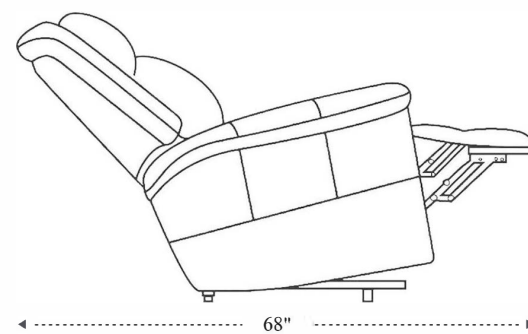

Power Reclining Zero Gravity Sofa

Overall Dimensions	89.5" x 40" x 42.25"
Overall Width	89.5"
Overall Depth	40"
Overall Height	42.25"
Overall Weight	255.6 lbs.
Fully Reclined	68"
Distance from Wall	9"
Back of Seat to end of Chaise	41"
Leg Height <small>(Distance from Foot Rest to Floor in Full Recline)</small>	25.5"
Head Height <small>(Distance from Headrest to Floor in Full Recline)</small>	27"

Seat Width	22"
Seat Depth	21.5"
Seat Height	19"
Arm Width	10"
Arm Depth	25"
Arm Height	25"
Back Width	23"
Back Height	27"
Headrest Extended from Back	7"

Power Zero Gravity Console Loveseat

Overall Dimensions	80.25" x 40" x 42.25"
Overall Width	80.25"
Overall Depth	40"
Overall Height	42.25"
Overall Weight	265.9 lbs.
Fully Reclined	68"
Distance from Wall	9"
Back of Seat to end of Chaise	41"
Leg Height (Distance from Foot Rest to Floor in Full Recline)	25.5"
Head Height (Distance from Headrest to Floor in Full Recline)	27"

Seat Width	22"
Seat Depth	21.5"
Seat Height	19"
Arm Width	10"
Arm Depth	25"
Arm Height	25"
Back Width	23"
Back Height	27"
Headrest Extended from Back	7"

Power Zero Gravity Recliner

Overall Dimensions	39.25" x 40" x 42.25"
Overall Width	39.25"
Overall Depth	40"
Overall Height	42.25"
Overall Weight	137.1 lbs.
Fully Reclined	68"
Distance from Wall	9"
Back of Seat to end of Chaise	41"
Leg Height <small>(Distance from Foot Rest to Floor in Full Recline)</small>	25.5"
Head Height <small>(Distance from Headrest to Floor in Full Recline)</small>	27"

Seat Width	19"
Seat Depth	21.5"
Seat Height	19"
Arm Width	10"
Arm Depth	25"
Arm Height	25"
Back Width	31.5"
Back Height	27"
Headrest Extended from Back	7"