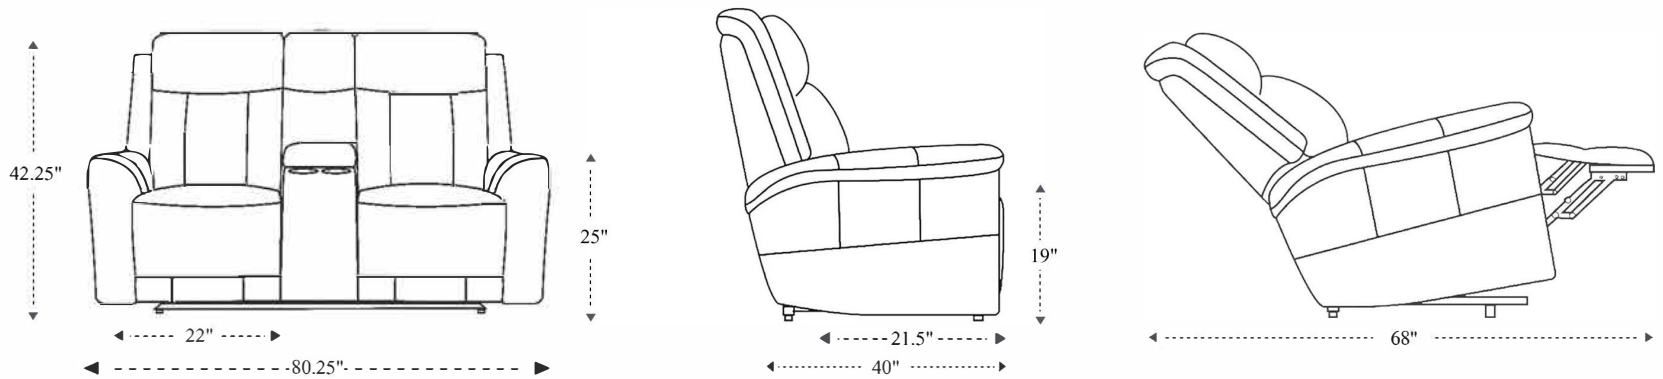

Power Reclining Zero Gravity Sofa

Overall Dimensions	89.5" x 40" x 42.25"
Overall Width	89.5"
Overall Depth	40"
Overall Height	42.25"
Overall Weight	255.6 lbs.
Fully Reclined	68"
Distance from Wall	9"
Back of Seat to end of Chaise	41"
Leg Height <small>(Distance from Foot Rest to Floor in Full Recline)</small>	25.5"
Head Height <small>(Distance from Headrest to Floor in Full Recline)</small>	27"

Seat Width	22"
Seat Depth	21.5"
Seat Height	19"
Arm Width	10"
Arm Depth	25"
Arm Height	25"
Back Width	23"
Back Height	27"
Headrest Extended from Back	7"

Power Zero Gravity Console Loveseat

Overall Dimensions	80.25" x 40" x 42.25"
Overall Width	80.25"
Overall Depth	40"
Overall Height	42.25"
Overall Weight	265.9 lbs.
Fully Reclined	68"
Distance from Wall	9"
Back of Seat to end of Chaise	41"
Leg Height (Distance from Foot Rest to Floor in Full Recline)	25.5"
Head Height (Distance from Headrest to Floor in Full Recline)	27"

Seat Width	22"
Seat Depth	21.5"
Seat Height	19"
Arm Width	10"
Arm Depth	25"
Arm Height	25"
Back Width	23"
Back Height	27"
Headrest Extended from Back	7"

Power Zero Gravity Recliner

Overall Dimensions	39.25" x 40" x 42.25"
Overall Width	39.25"
Overall Depth	40"
Overall Height	42.25"
Overall Weight	137.1 lbs.
Fully Reclined	68"
Distance from Wall	9"
Back of Seat to end of Chaise	41"
Leg Height <small>(Distance from Foot Rest to Floor in Full Recline)</small>	25.5"
Head Height <small>(Distance from Headrest to Floor in Full Recline)</small>	27"

Seat Width	19"
Seat Depth	21.5"
Seat Height	19"
Arm Width	10"
Arm Depth	25"
Arm Height	25"
Back Width	31.5"
Back Height	27"
Headrest Extended from Back	7"