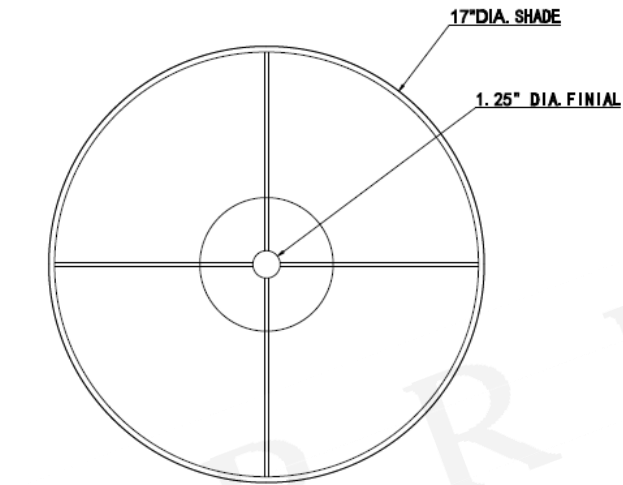

ITEM: 6000-1067

Overall Dimensions

Height: 30.25"

Diameter: 17"

TOP VIEW

FRONT VIEW