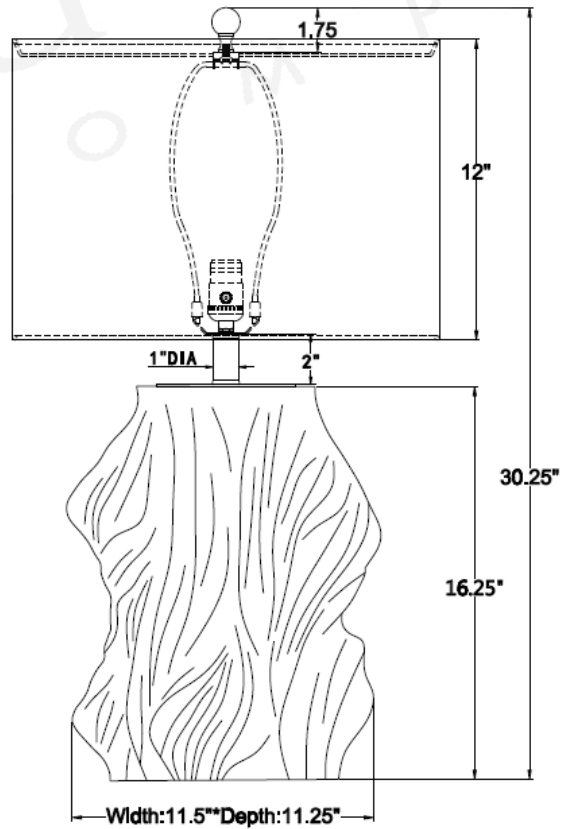

ITEM: 6000-1067

Overall Dimensions

Height: 30.25"

Diameter: 17"

TOP VIEW

FRONT VIEW