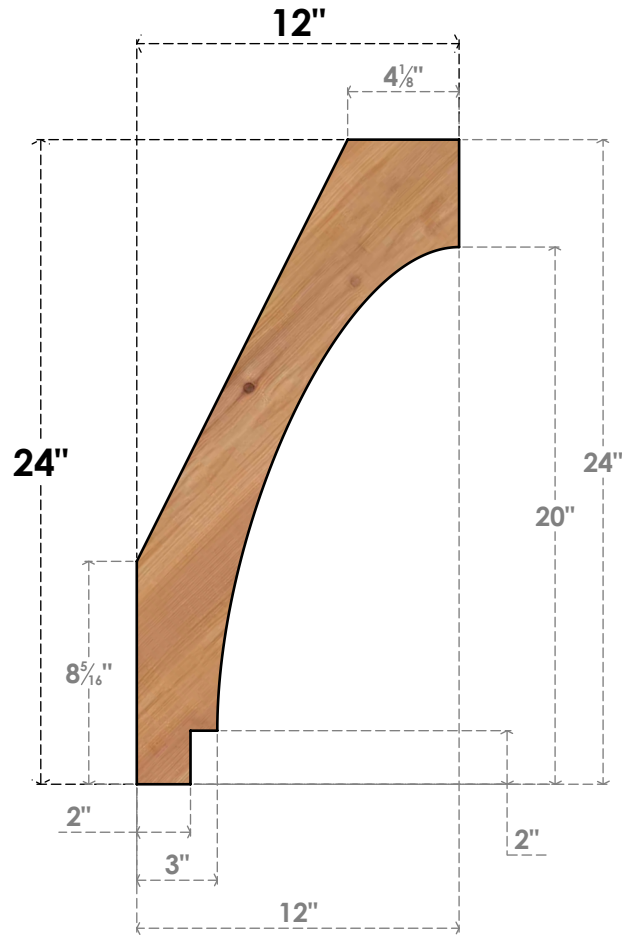

# BRC06X12X24IMP00SWR

5 1/2"W X 12"D X 24"H IMPERIAL SMOOTH BRACE, WESTERN RED CEDAR

**SIDE**

**FRONT**

EKENA MILLWORK  
 2300 WEST MAIN ST.  
 CLARKSVILLE, TX 75426  
 TOLL FREE: 866-607-0453  
 WWW.EKENAMILLWORK.COM

**NOTES**

1. INSTALLATION TO BE COMPLETED IN ACCORDANCE WITH MANUFACTURER'S SPECIFICATIONS.
2. DRAWING MAY NOT BE TO SCALE
3. THIS DRAWING IS INTENDED FOR DESIGN AND PLANNING PURPOSES ONLY.
4. ALL INFORMATION CONTAINED HEREIN WAS CURRENT AT THE TIME OF DEVELOPMENT BUT MUST BE REVIEWED AND APPROVED BY THE PRODUCT MANUFACTURER TO BE CONSIDERED ACCURATE.
5. PRODUCTS ARE NOT KILN DRIED. THIS ITEM IS UNIQUE AND WILL CONTAIN THE NATURAL VARIATIONS THAT THE WOOD SPECIES OFFERS. THIS MAY RESULT IN VARIATIONS UP TO 1/4"