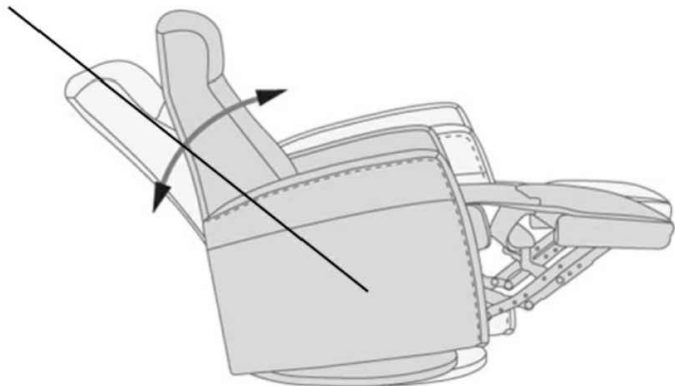

Reclined Max 145°

Distance from wall for full recline 6"

*Rotate Chair 90° to fit through the door before attaching backrest