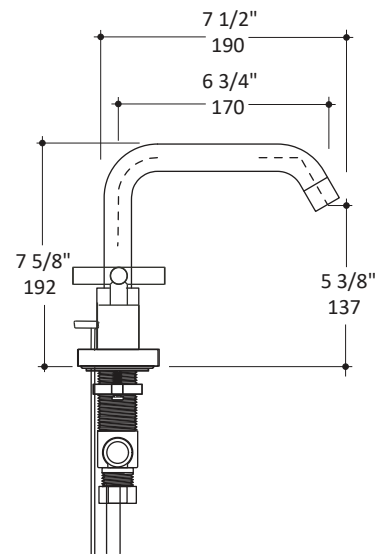

Specifications:

Installation:	deck mount 3-hole, two cross handles
Exterior Dimensions:	H: 7 5/8" SPOUT: 6 3/4"
Material:	solid brass construction
Water use:	1.2 GPM
Pop-up:	yes
Finishes:	CR - polished chrome PN - polished nickel NI - brushed nickel BG - brushed gold 44 - matte black

Cutout Size:	Ø 1 3/8"
Accessories included:	24" flexible hot/cold water supply lines, pop-up drain

Features:

- Deck-mount 3-hole faucet with goose-neck swiveling spout and two cross handles
- Brass construction with single ceramic disc cartridge
- Complements the Cigno Collection
- Includes flexible supply lines and pop-up drain assembly

LACAVA reserves the right to revise any dimension or information on this sheet without notice. Dimensions are nominal and may vary within an industry accepted tolerance of 1/4". Drawings provided herein are meant to give the user an idea of the product and are not made to scale. Location of plumbing is meant for reference, your specific application may vary.