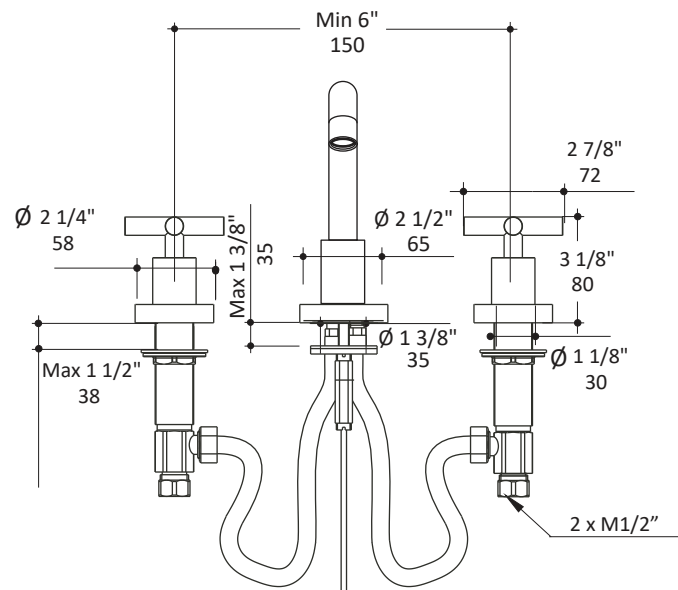

Specifications:

Installation:	deck mount 3-hole, two cross handles
Exterior Dimensions:	H: 7 5/8" SPOUT: 6 3/4"
Material:	solid brass construction
Water use:	1.2 GPM
Pop-up:	yes
Finishes:	CR - polished chrome PN - polished nickel NI - brushed nickel BG - brushed gold 44 - matte black

Cutout Size:	Ø 1 3/8"
Accessories included:	24" flexible hot/cold water supply lines, pop-up drain

Features:

- Deck-mount 3-hole faucet with goose-neck swiveling spout and two cross handles
- Brass construction with single ceramic disc cartridge
- Complements the Cigno Collection
- Includes flexible supply lines and pop-up drain assembly

Codes + Standards:

- Meets and exceeds applicable national codes and standards
- CAL-Green compliant

ADA compliant when installed to specific requirements of this regulation

Recommended Items:

- Replacement parts:
 - R025-26 ceramic disc cartridge set hot/cold
 - R1514-AER replacement aerator
- European drain with overflow
 - 7100-12 pop-up drain

LACAVA reserves the right to revise any dimension or information on this sheet without notice. Dimensions are nominal and may vary within an industry accepted tolerance of 1/4". Drawings provided herein are meant to give the user an idea of the product and are not made to scale. Location of plumbing is meant for reference, your specific application may vary.