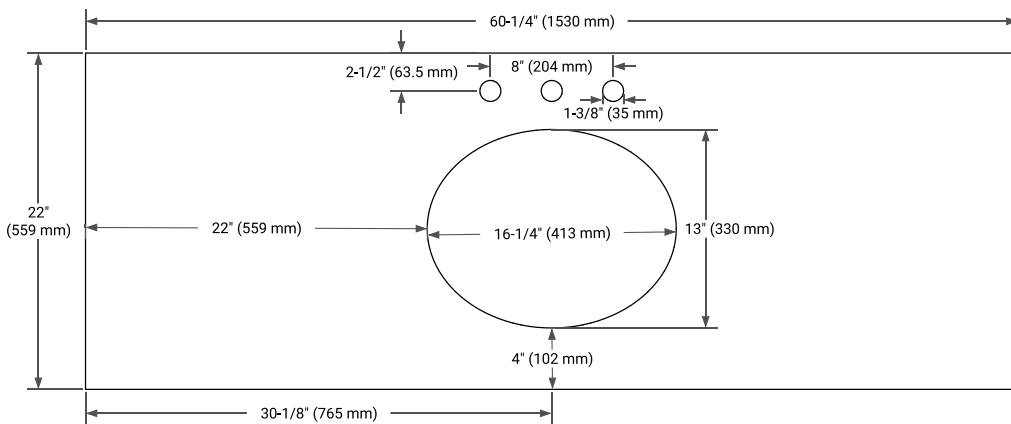

60" SINGLE SINK BASE CABINET

BASE CABINET DIMENSIONS

60" W x 21.5" D x 34.5" H

FEATURES

- Solid wood frame & plywood panels
- Dovetail drawers and joints
- Soft closing doors & drawers

HARDWARE FINISHES*

Brushed Nickel Satin Brass Matte Black Polished Chrome

PLAN VIEW

60" SINGLE OVAL SINK COUNTERTOP WITH 1.5 IN. THICKNESS

OVERALL DIMENSIONS

60.25" W x 22" D x 1.5" H

COUNTERTOP OPTIONS

Carrara White Quartz

FEATURES

- Solid countertop with mitered edges & seams
- Undermount white oval sink
- Pre-drilled for 8" widespread faucet

INCLUDED

- Countertop
- Matching Backsplash
- Oval Sink

COUNTERTOP PLAN VIEW

EDGE SIDE VIEW

THREE DIMENSIONAL COUNTERTOP VIEW