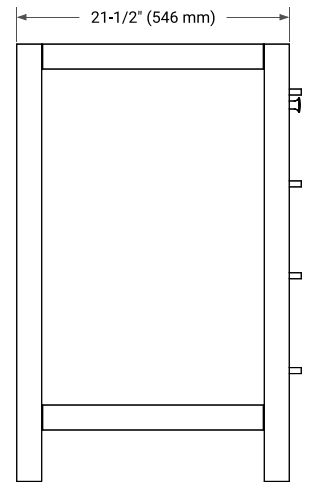

60" SINGLE SINK BASE CABINET

BASE CABINET DIMENSIONS

60" W x 21.5" D x 34.5" H

FEATURES

- Solid wood frame & plywood panels
- Dovetail drawers and joints
- Soft closing doors & drawers

HARDWARE FINISHES*

Brushed Nickel Satin Brass Matte Black Polished Chrome

PLAN VIEW

60" SINGLE OVAL SINK COUNTERTOP WITH 1.5 IN. THICKNESS

OVERALL DIMENSIONS

60.25" W x 22" D x 1.5" H

COUNTERTOP OPTIONS

Carrara White Quartz

FEATURES

- Solid countertop with mitered edges & seams
- Undermount white oval sink
- Pre-drilled for 8" widespread faucet

INCLUDED

- Countertop
- Matching Backsplash
- Oval Sink

COUNTERTOP PLAN VIEW

EDGE SIDE VIEW

THREE DIMENSIONAL COUNTERTOP VIEW