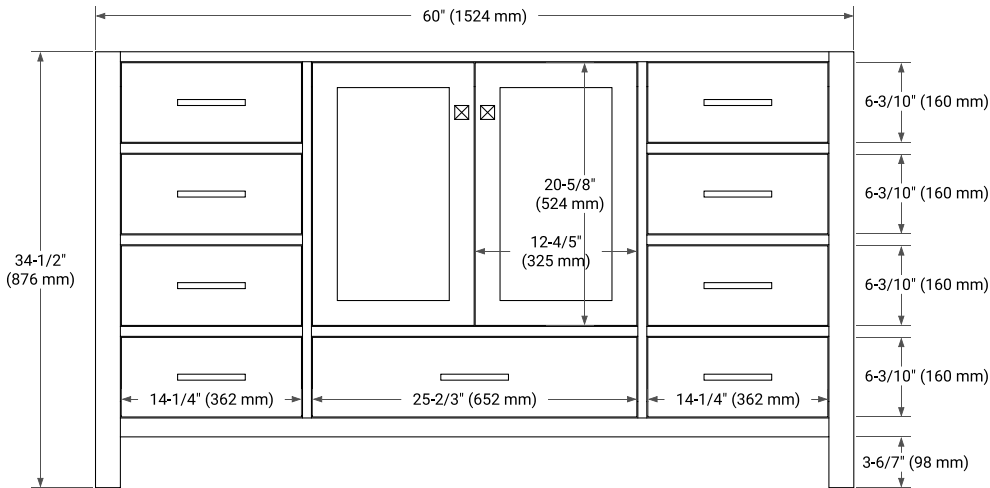

60" SINGLE SINK BASE CABINET

BASE CABINET DIMENSIONS

60" W x 21.5" D x 34.5" H

FEATURES

- Solid wood frame & plywood panels
- Dovetail drawers and joints
- Soft closing doors & drawers

HARDWARE FINISHES*

Brushed Nickel   Satin Brass   Matte Black   Polished Chrome

Hardware comes preinstalled with the illustrated option. Other finishes are available on our online store if you prefer a different one.

AVAILABLE COLORS

White   Grey   Midnight Blue   Espresso   Oak

FRONT VIEW

SIDE VIEW

PLAN VIEW