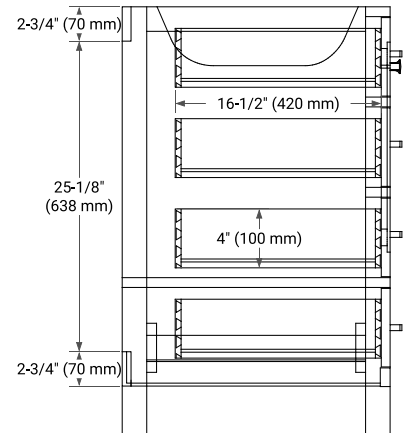

60" SINGLE SINK BASE CABINET

BASE CABINET DIMENSIONS

60" W x 21.5" D x 34.5" H

FEATURES

- Solid wood frame & plywood panels
- Dovetail drawers and joints
- Soft closing doors & drawers

HARDWARE FINISHES*

Brushed Nickel Satin Brass Matte Black Polished Chrome

PLAN VIEW

60" SINGLE OVAL SINK COUNTERTOP WITH 1.5 IN. THICKNESS

OVERALL DIMENSIONS

60.25" W x 22" D x 1.5" H

COUNTERTOP OPTIONS

Carrara White Quartz

FEATURES

- Solid countertop with mitered edges & seams
- Undermount white oval sink
- Pre-drilled for 8" widespread faucet

INCLUDED

- Countertop
- Matching Backsplash
- Oval Sink

COUNTERTOP PLAN VIEW

EDGE SIDE VIEW

THREE DIMENSIONAL COUNTERTOP VIEW