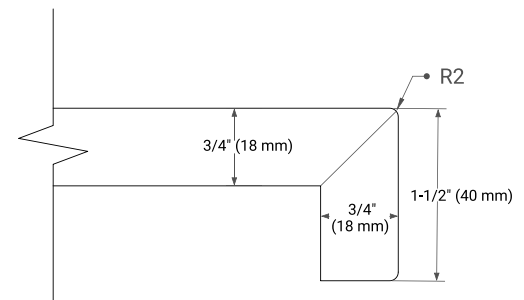

PLAN VIEW

60" SINGLE OVAL SINK COUNTERTOP WITH 1.5 IN. THICKNESS

OVERALL DIMENSIONS

60.25" W x 22" D x 1.5" H

COUNTERTOP OPTIONS

Carrara White Quartz

FEATURES

- Solid countertop with mitered edges & seams
- Undermount white oval sink
- Pre-drilled for 8" widespread faucet

INCLUDED

- Countertop
- Matching Backsplash
- Oval Sink

COUNTERTOP PLAN VIEW

EDGE SIDE VIEW

THREE DIMENSIONAL COUNTERTOP VIEW