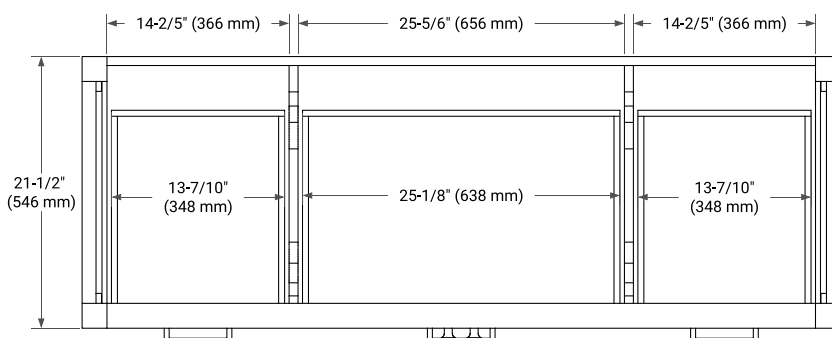

60" SINGLE SINK BASE CABINET

BASE CABINET DIMENSIONS

60" W x 21.5" D x 34.5" H

FEATURES

- Solid wood frame & plywood panels
- Dovetail drawers and joints
- Soft closing doors & drawers

HARDWARE FINISHES*

Brushed Nickel Satin Brass Matte Black Polished Chrome

PLAN VIEW

60" SINGLE OVAL SINK COUNTERTOP WITH 1.5 IN. THICKNESS

OVERALL DIMENSIONS

60.25" W x 22" D x 1.5" H

COUNTERTOP OPTIONS

Carrara White Quartz

FEATURES

- Solid countertop with mitered edges & seams
- Undermount white oval sink
- Pre-drilled for 8" widespread faucet

INCLUDED

- Countertop
- Matching Backsplash
- Oval Sink

COUNTERTOP PLAN VIEW

EDGE SIDE VIEW

THREE DIMENSIONAL COUNTERTOP VIEW