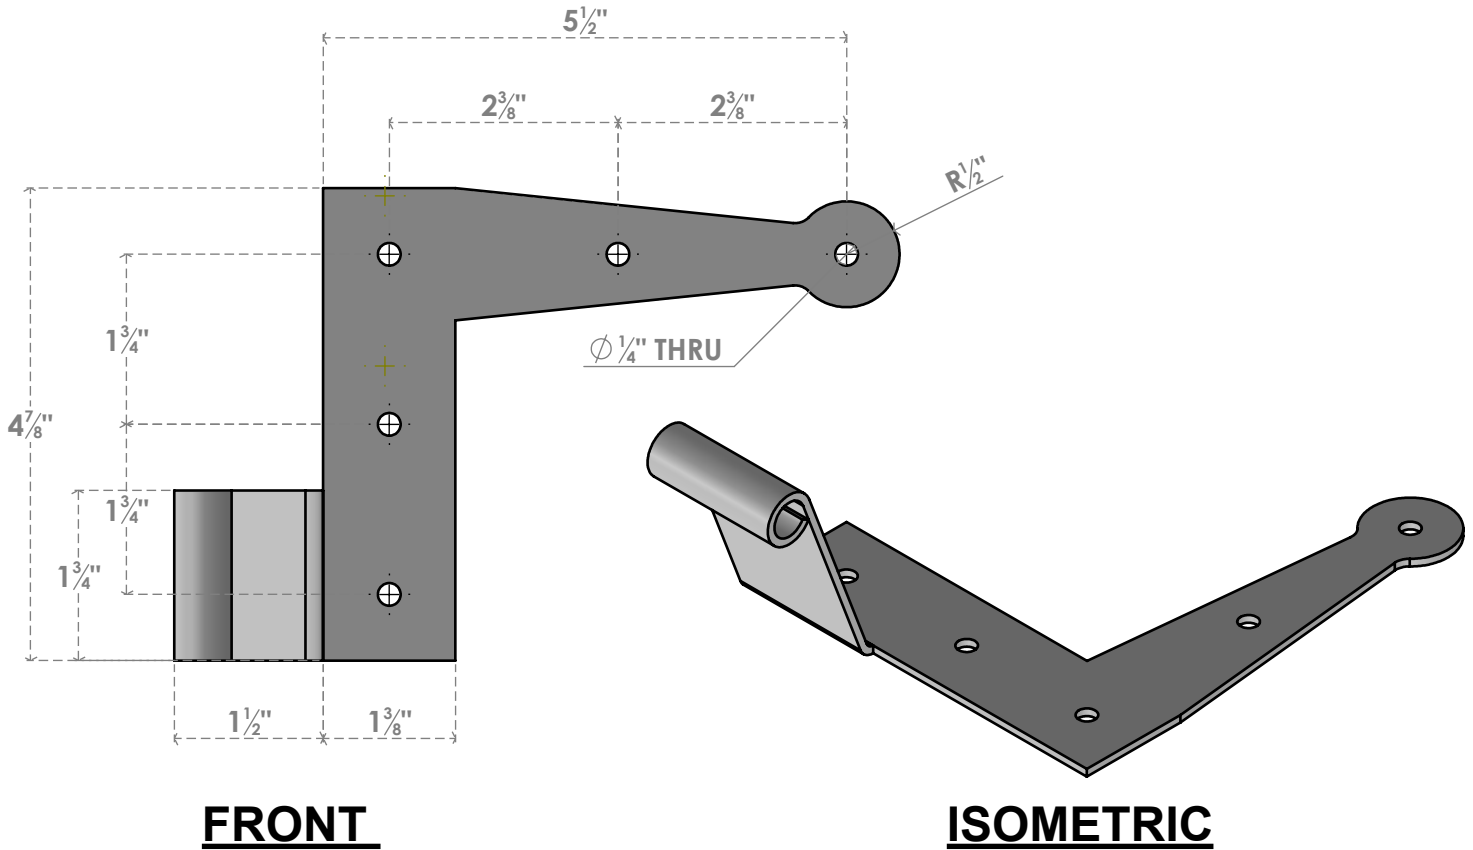

**ITEM NUMBER:** SHWM225X06LHSSBL

STEELTEK L-HINGE WITH 2-1/4" OFFSET (SOLD AS PAIR), 304 STAINLESS STEEL, POWDER COATED BLACK

EKENA MILLWORK  
2300 WEST MAIN ST.  
CLARKSVILLE, TX 75426  
TOLL FREE: 866-607-0453  
WWW.EKENAMILLWORK.COM

GENERATED DATE : 11/12/2024

**NOTES**

1. INSTALLATION TO BE COMPLETED IN ACCORDANCE WITH MANUFACTURER'S SPECIFICATIONS.
2. DRAWING MAY NOT BE TO SCALE
3. THIS DRAWING IS INTENDED FOR DESIGN AND PLANNING PURPOSES ONLY.
5. MANUFACTURED FROM 304 STAINLESS STEEL WITH POWDERCOATED BLACK FINISH.
6. ACTUAL DIMENSIONS MAY VARY DUE TO MATERIAL AND MANUFACTURING TOLERANCES