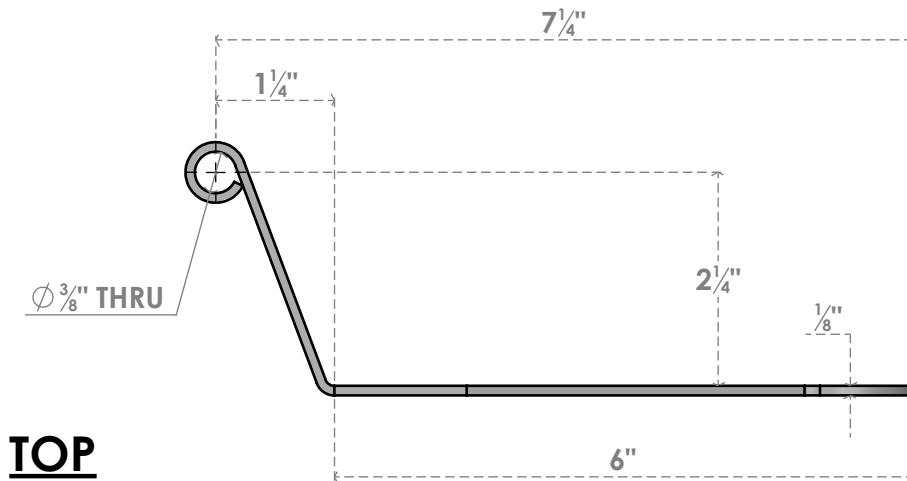

**ITEM NUMBER:** SHWM225X06LHSSBL

STEELTEK L-HINGE WITH 2-1/4" OFFSET (SOLD AS PAIR), 304 STAINLESS STEEL, POWDER COATED BLACK

EKENA MILLWORK  
2300 WEST MAIN ST.  
CLARKSVILLE, TX 75426  
TOLL FREE: 866-607-0453  
WWW.EKENAMILLWORK.COM

GENERATED DATE : 11/12/2024

**NOTES**

1. INSTALLATION TO BE COMPLETED IN ACCORDANCE WITH MANUFACTURER'S SPECIFICATIONS.
2. DRAWING MAY NOT BE TO SCALE
3. THIS DRAWING IS INTENDED FOR DESIGN AND PLANNING PURPOSES ONLY.
5. MANUFACTURED FROM 304 STAINLESS STEEL WITH POWDERCOATED BLACK FINISH.
6. ACTUAL DIMENSIONS MAY VARY DUE TO MATERIAL AND MANUFACTURING TOLERANCES