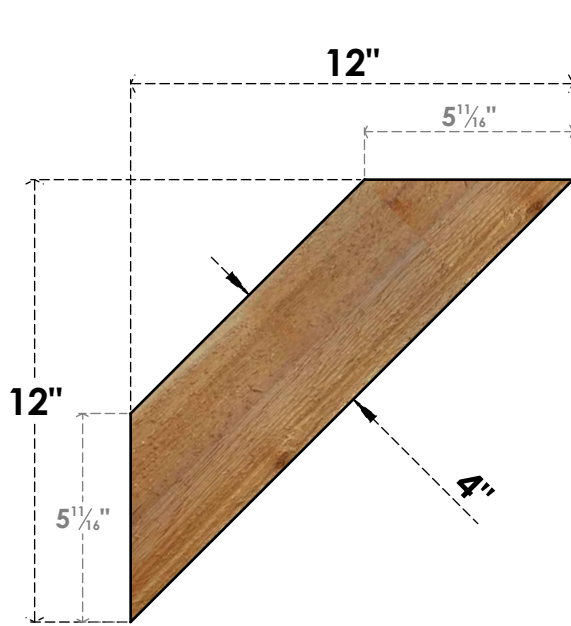

BRC04X12X12TRA00RWR

4"W X 12"D X 12"H TRADITIONAL ROUGH SAWN BRACE, WESTERN RED CEDAR

SIDE

FRONT

EKENA MILLWORK
 2300 WEST MAIN ST.
 CLARKSVILLE, TX 75426
 TOLL FREE: 866-607-0453
 WWW.EKENAMILLWORK.COM

NOTES