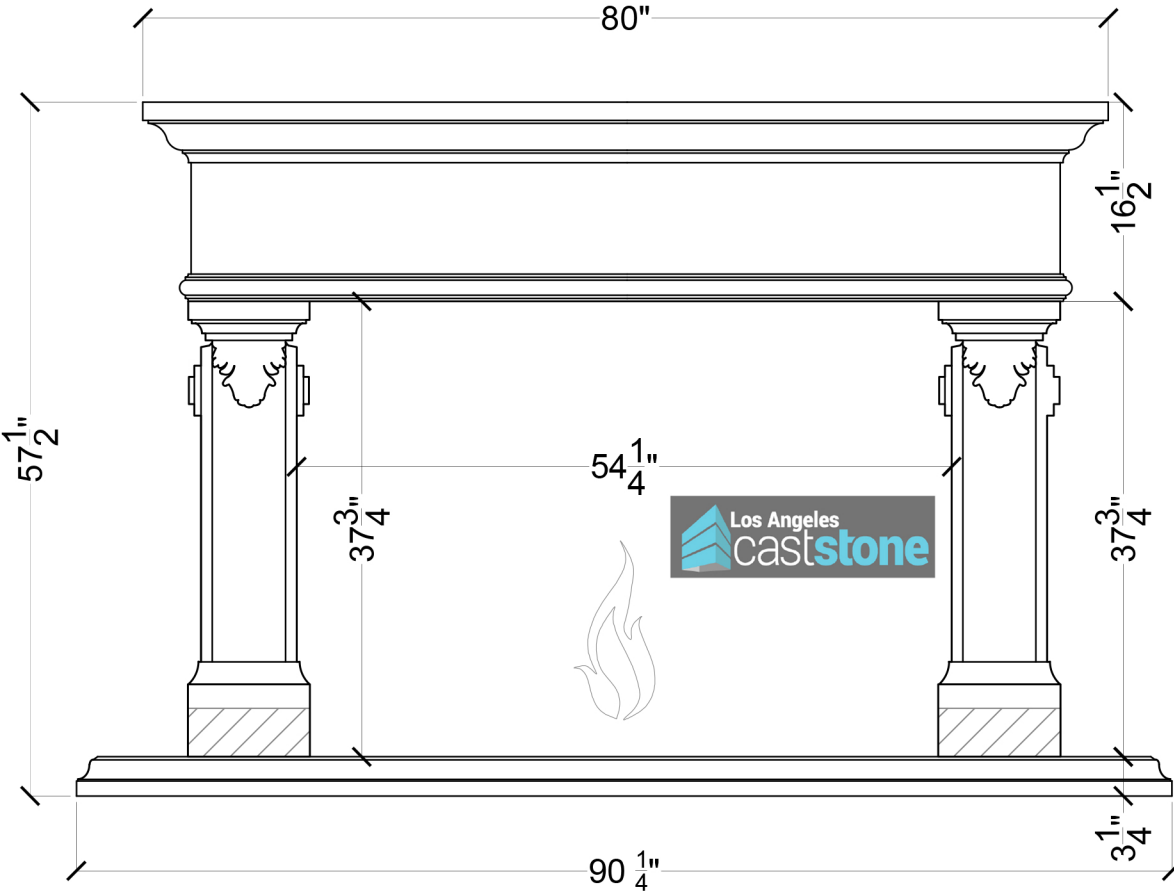

Vela Fireplace Surround

FRONT VIEW

SIDE VIEW

Legend

FS-74
FH-7

-Adjustable part (cut to fit)