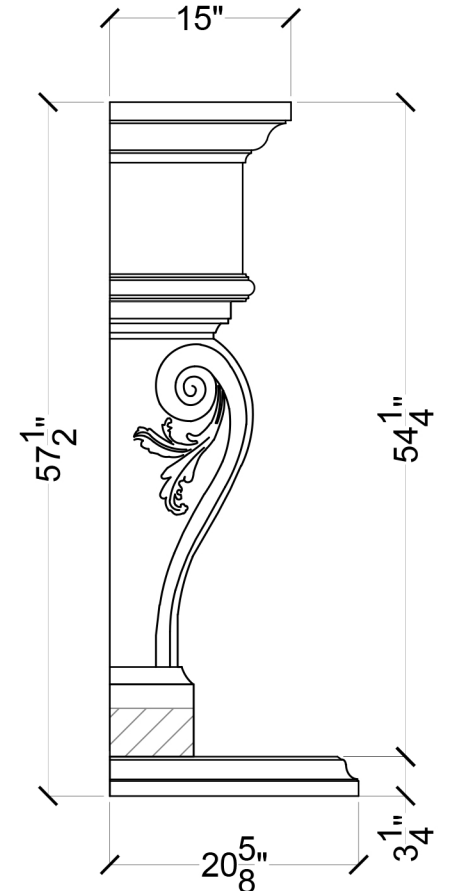

Vela Fireplace Surround

FRONT VIEW

SIDE VIEW

Legend

FS-74
FH-7

-Adjustable part (cut to fit)