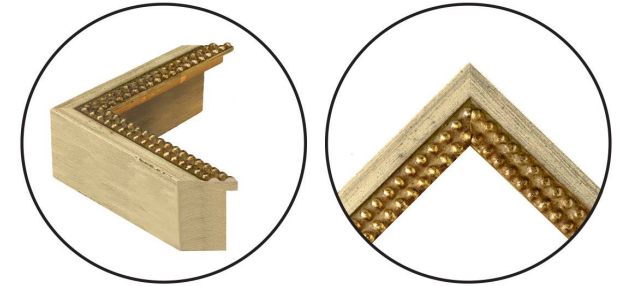

WENDOVER ART GROUP

ITEM NUMBER : **WTFH1239**

TITLE : **Calm Horizon 5**

OUTWARD DIMENSION (W X H) : **30" x 30"**

FRAME (WIDTH X DEPTH) : **M0274 | 1.25" x 1.63"**

FRAME FINISH : **Standard Frame**

Cream with Gold Leaf

DESCRIPTION :

Giclee on Matte Paper, Straight Fit (No Mats)