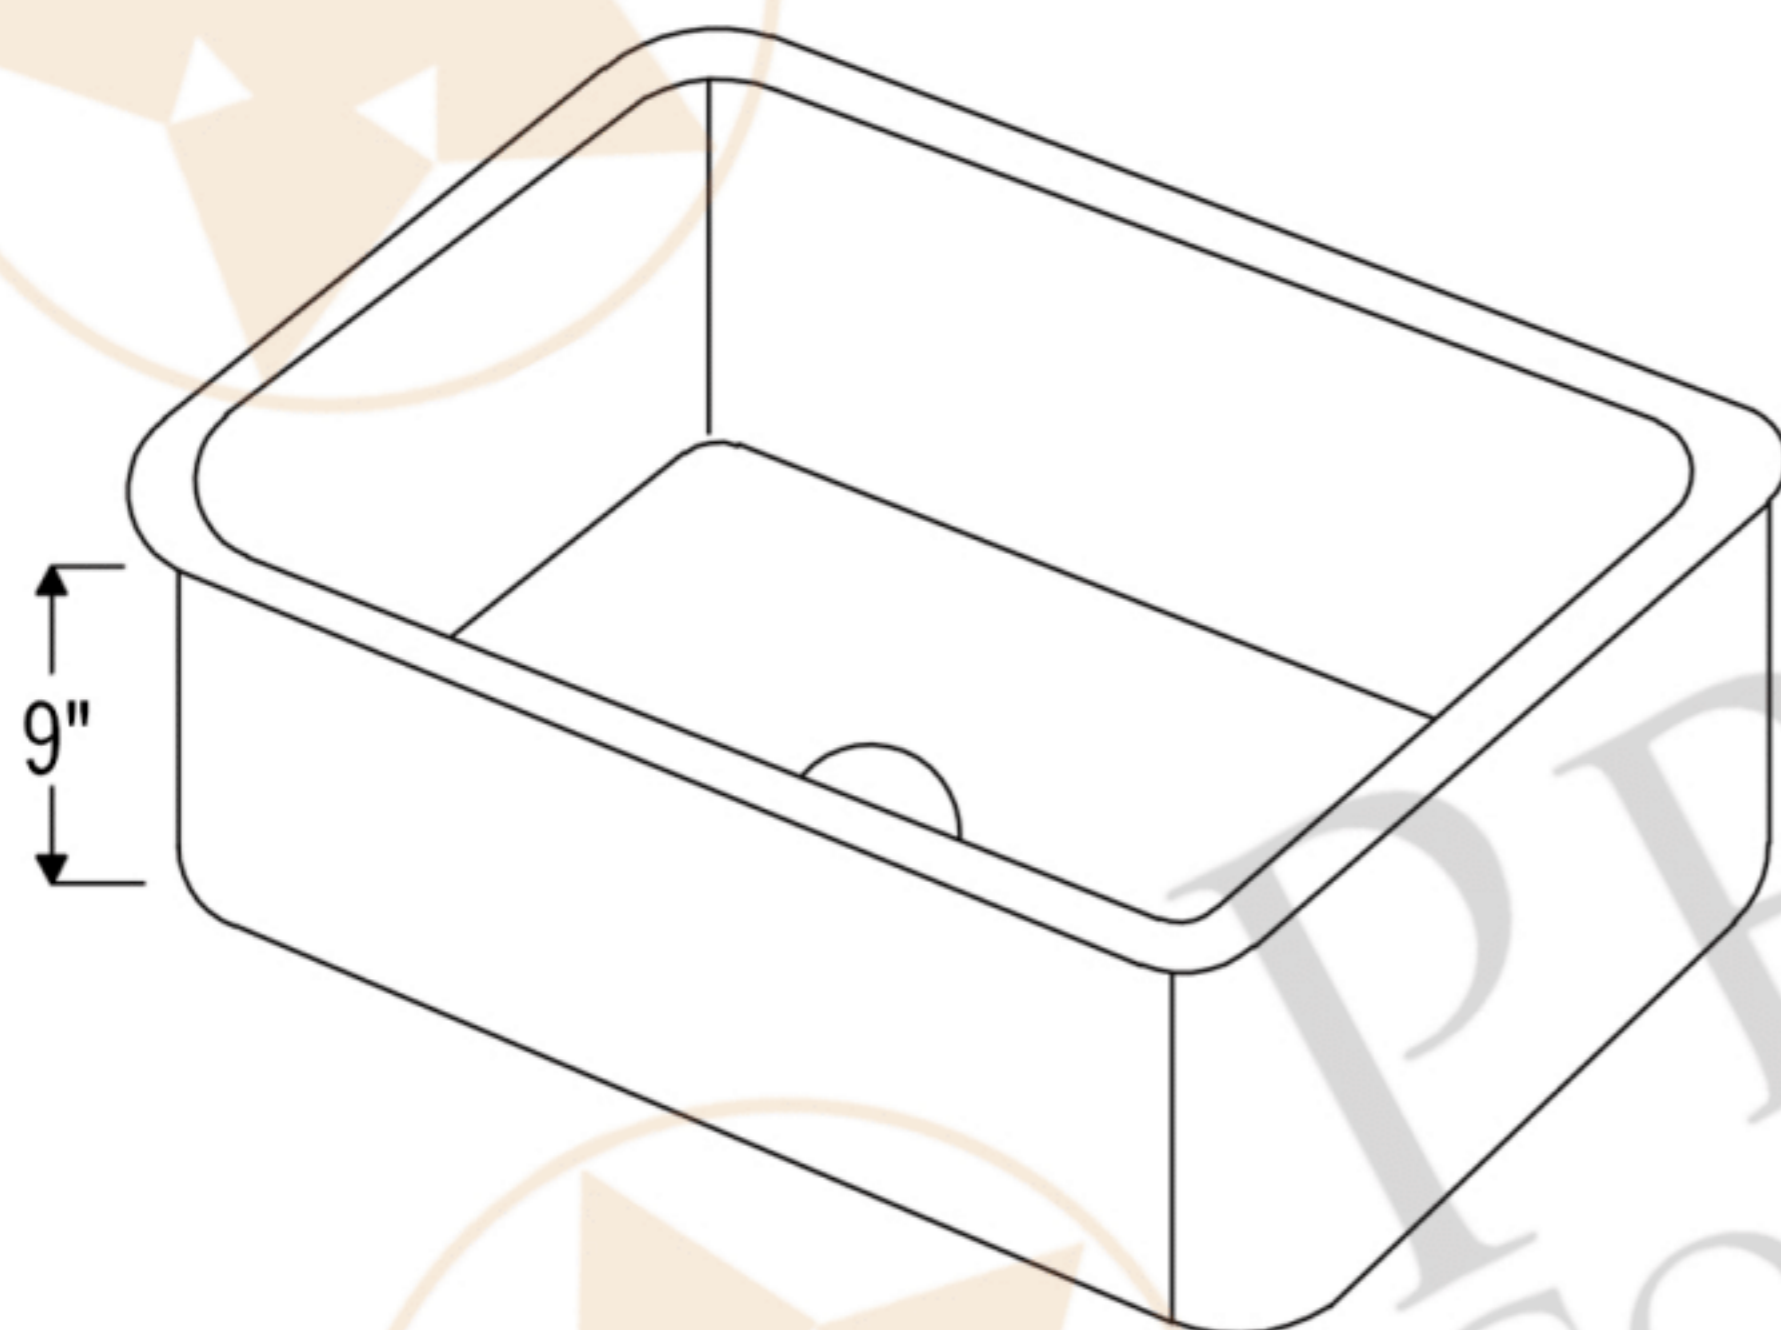

PREMIER
COPPER PRODUCTS

MODEL NUMBER: KSDB33199

- * Description: 33" Hammered Copper Kitchen Single Basin Sink
- * Outer Dimension: 33" x 19" x 9"
- * Inner Dimension: 31" x 17" x 9"
- * Rim: 1"
- * Drain Opening: 3.5"
- * Finish: Oil Rubbed Bronze

CODE/STANDARD COMPLIANCE

* IAPMO/cUPC LISTED

* ORB: Oil Rubbed Bronze

THIS PRODUCT IS HAND CRAFTED, SMALL VARIANCES IN COLOR AND SIZE MAY OCCUR.
DO NOT MAKE ANY INSTALLATION CUTS UNTIL YOU RECEIVE YOUR ITEM(S).