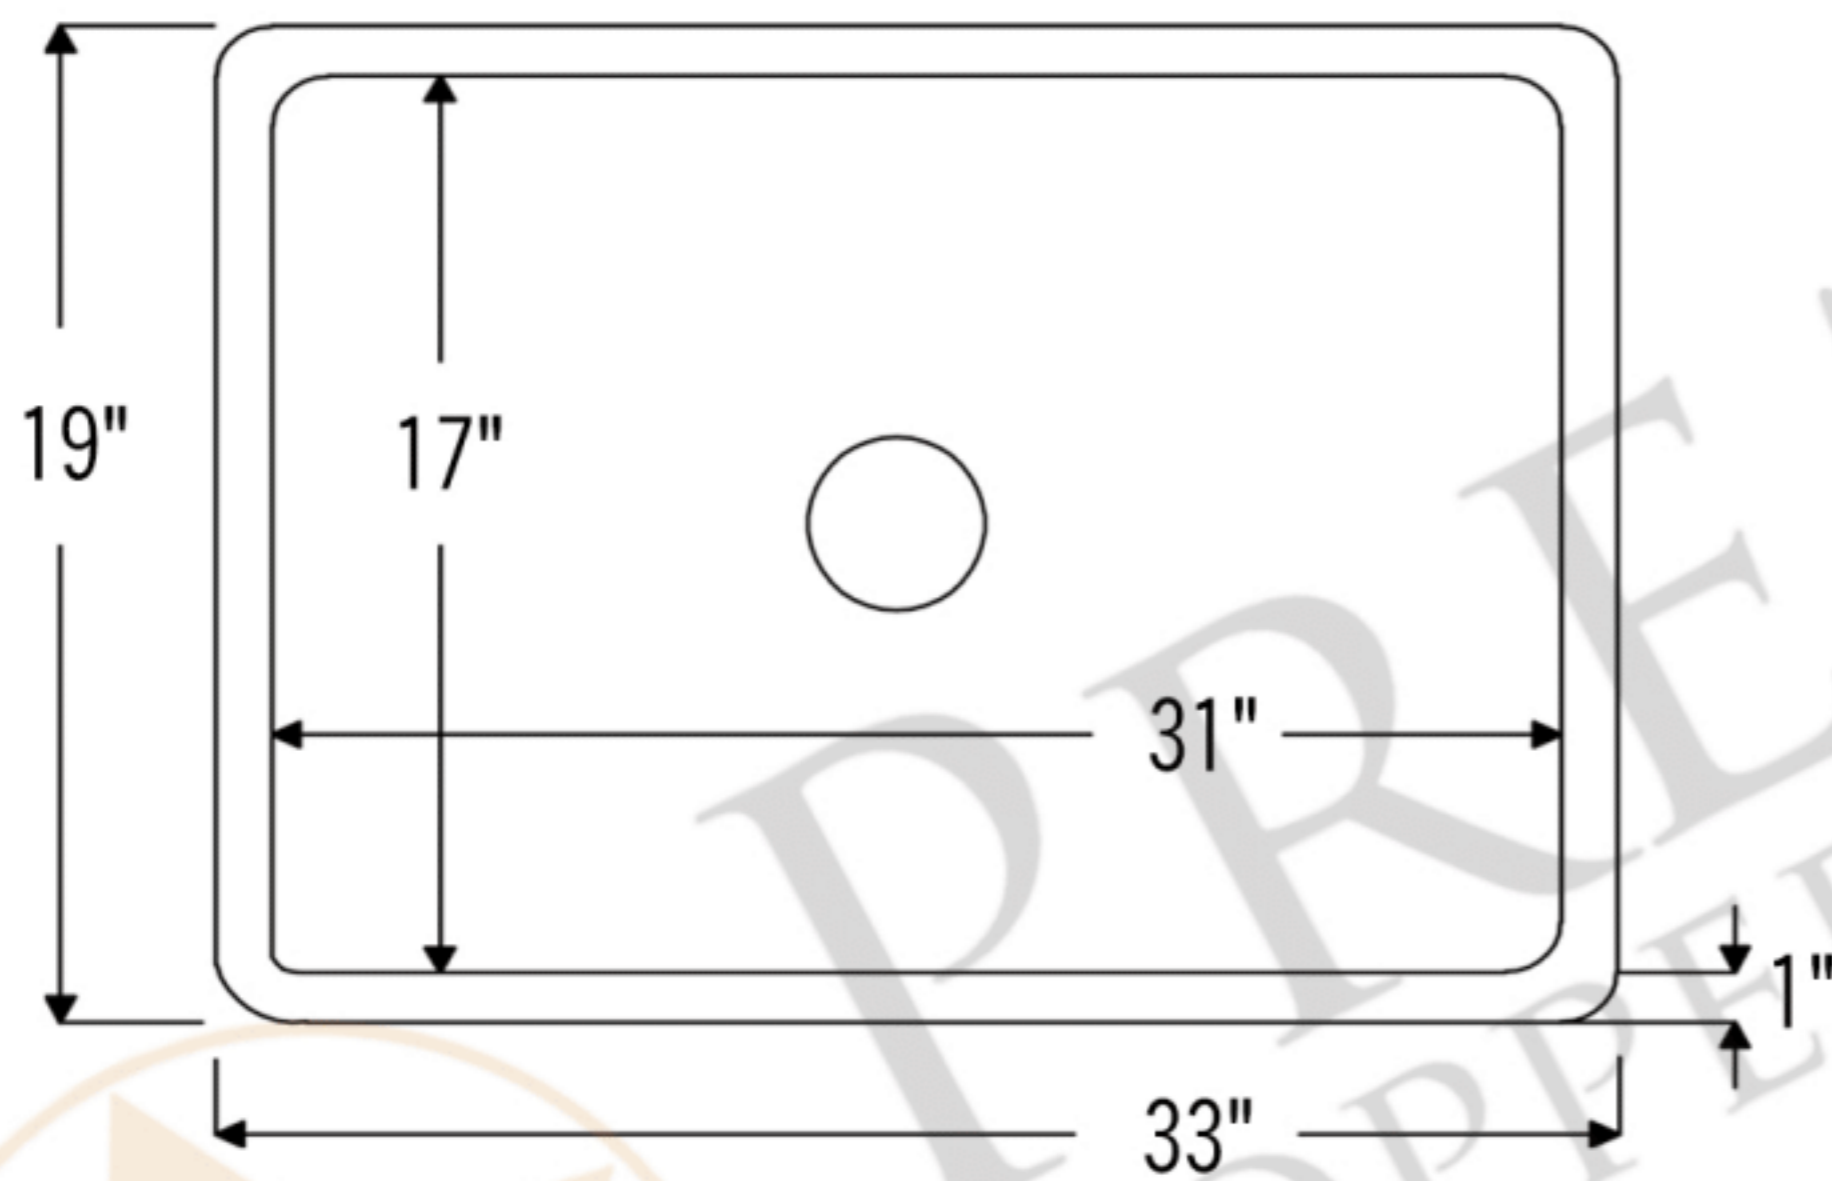

PREMIER
COPPER PRODUCTS

MODEL NUMBER: KSDB33199

- * Description: 33" Hammered Copper Kitchen Single Basin Sink
- * Outer Dimension: 33" x 19" x 9"
- * Inner Dimension: 31" x 17" x 9"
- * Rim: 1"
- * Drain Opening: 3.5"
- * Finish: Oil Rubbed Bronze

CODE/STANDARD COMPLIANCE

* IAPMO/cUPC LISTED

* ORB: Oil Rubbed Bronze

THIS PRODUCT IS HAND CRAFTED, SMALL VARIANCES IN COLOR AND SIZE MAY OCCUR.
DO NOT MAKE ANY INSTALLATION CUTS UNTIL YOU RECEIVE YOUR ITEM(S).