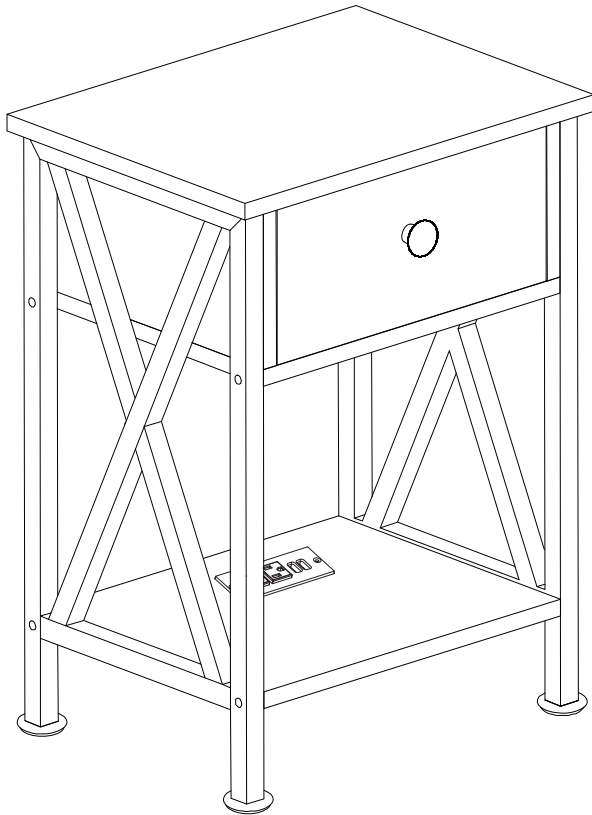

Night stand

Assembly Guide

Tip!

Do check for all the components and screws listed in this guide before putting things together.

Return Policy

Your satisfaction is our top priority. If our product fails to satisfy you, please let us know how we can make things right for you. Our trained customer care team can handle most concerns and assist you with any questions you may have. To be eligible for a full-refund return, the item must be in pristine condition, in the original packaging, with all of the shipped components intact and not yet assembled, and with the item's unique proof of purchase.

Trouble shooting:

We run our own manufacturer, so rest assured about the quality consistency.

Item Description: night stand

Montageanleitung

Tipp!

ÜBERPRÜFEN Sie alle in dieser Anleitung aufgeführten Komponenten und Schrauben, bevor Sie die Bauteile zusammenbauen.