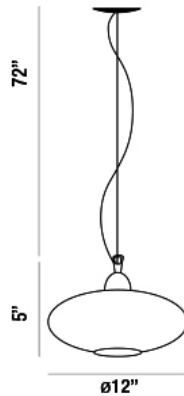

### Product Details

Item No.	:	30458-031
Finish	:	Chrome
Shade	:	Amber
Diameter	:	12"
Height	:	5"
Est. Weight	:	7.48 lbs
Approval	:	cETLus

### BULB DETAILS

No. of Bulbs	:	1
Bulb Type	:	A19
Bulb Wattage	:	60W
Bulb Socket	:	E26
Input Voltage	:	120V
Dimmable	:	No
Bulb Included	:	No

### TECHNICAL DETAILS

Hanging Support Type	:	Aircraft Cable
Aircraft Cable Length	:	72"
Power Wire Length	:	72"

Ribbed oval hand blown glass with chrome accents