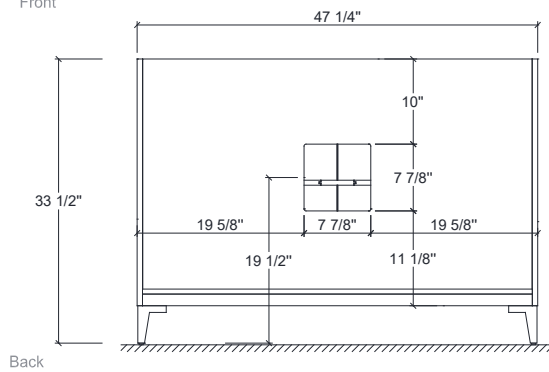

Dimensions

Features

- Solid Wood & Hardwood Construction
- 6 Soft-close Drawers
- 2 Soft-close Doors
- Adjustable leg levelers
- cUPC Undermount Basin

Dimensions:

- 48" X 22" X 34 1/4" (With Top)
- 47 1/4" X 21 5/8" X 33 1/2" (Vanity Only)