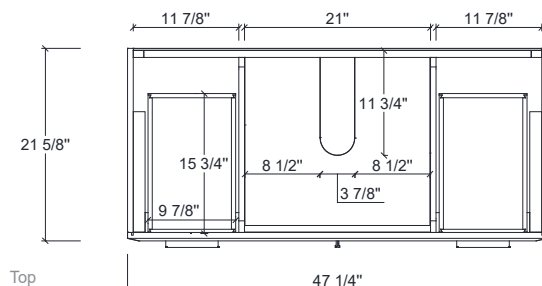

Dimensions

Features

- Solid Wood & Hardwood Construction
- 6 Soft-close Drawers
- 2 Soft-close Doors
- Adjustable leg levelers
- cUPC Undermount Basin

Dimensions:

- 48" X 22" X 34 1/4" (With Top)
- 47 1/4" X 21 5/8" X 33 1/2" (Vanity Only)