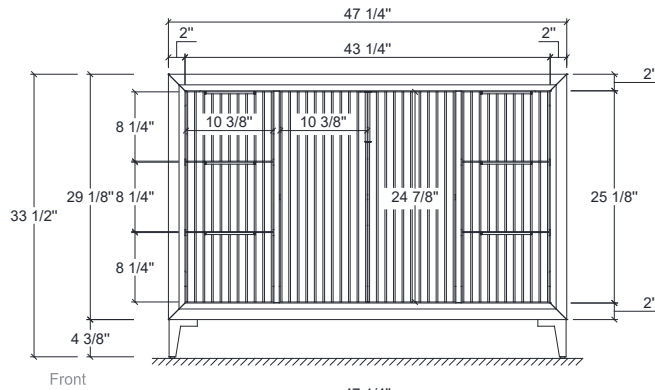

Dimensions

Features

- Solid Wood & Hardwood Construction
- 6 Soft-close Drawers
- 2 Soft-close Doors
- Adjustable leg levelers
- cUPC Undermount Basin

Dimensions:

- 48" X 22" X 34 1/4" (With Top)
- 47 1/4" X 21 5/8" X 33 1/2" (Vanity Only)