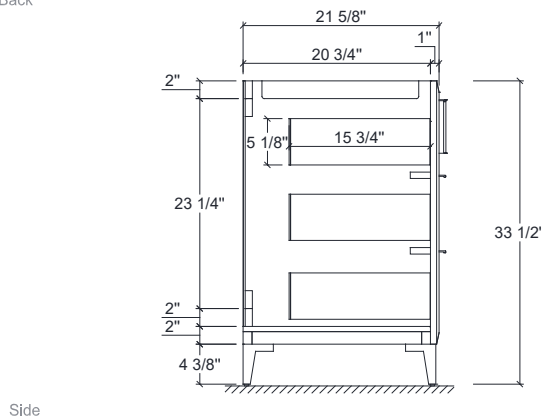

Dimensions

Features

- Solid Wood & Hardwood Construction
- 6 Soft-close Drawers
- 2 Soft-close Doors
- Adjustable leg levelers
- cUPC Undermount Basin

Dimensions:

- 48" X 22" X 34 1/4" (With Top)
- 47 1/4" X 21 5/8" X 33 1/2" (Vanity Only)