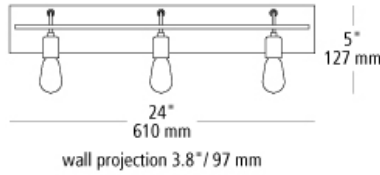

3 bath

DESCRIPTION

This Bath light marries industrial and modern all at once. With exposed hanging bulbs and facilitating unadorned lines this Bath bar is sure to make a bold statement in any bathroom space. Completing the modern yet industrial look is a sleek Black finish accentuated by contemporary Aged Brass colored sockets. This unique bath bar is available in a 1-Light and 5-Light and is one of three in this Bath bar family, simply search this 3-Light Bath to find its closest relatives. It is compatible with any Medium Base lamp allowing for seamless lamp replacement. Available with or without lamp. (3) E26 medium base sockets 60w max. LED version includes (3) 3.5 watt 1050 total delivered lumens 90CRI 2700K LED ST19. Dimmable with a low-voltage electronic dimmer. 120v. ADA compliant.

WEIGHT

4-4.5lb / 1.81-2.04kg ±

3 bath

ORDERING INFORMATION

model	finish	lamp
	Black/aged brass	No Lamp (3) E26 LED ST19 3.5W 90CRI 2700K 120V

FIXTURE TYPE: _____

JOB NAME: _____

NOTES: _____
