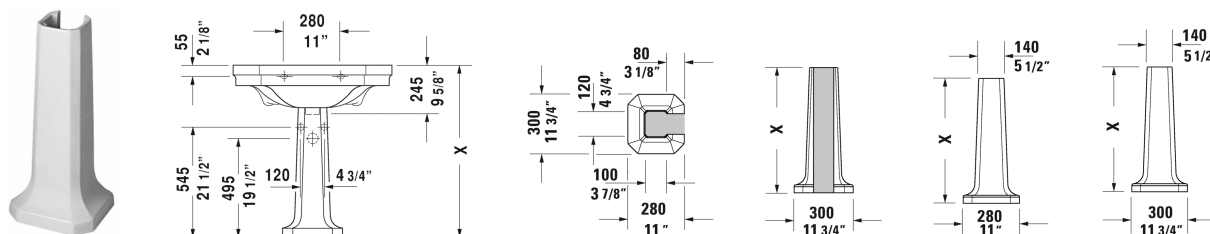

1930 Pedestal # 0857900000

| < 11 5/8" Inch > |

Pedestal	Dimension	Weight	Order number
for washbasins # 043880 and 043870			
Colors			
00 White			
Variant			
	11 5/8" x 11" Inch	29.7 lb	0857900000
Suitable products			
Washbasin with overflow, with faucet deck, underside fully glazed, hardware included, wall-mounted, 31 1/2" x 21 5/8" Inch	31 1/2" x 21 5/8" Inch		043880
Washbasin with overflow, with faucet deck, underside fully glazed, hardware included, wall-mounted, cUPC® listed*, 27 1/2" x 19 5/8" Inch	27 1/2" x 19 5/8" Inch		043870

All drawings contain the necessary measurements which are subject to standard tolerances. They are stated in inch & mm and are non-binding. Exact measurements, in particular for customized installation scenarios, can only be taken from the finished ceramic piece.