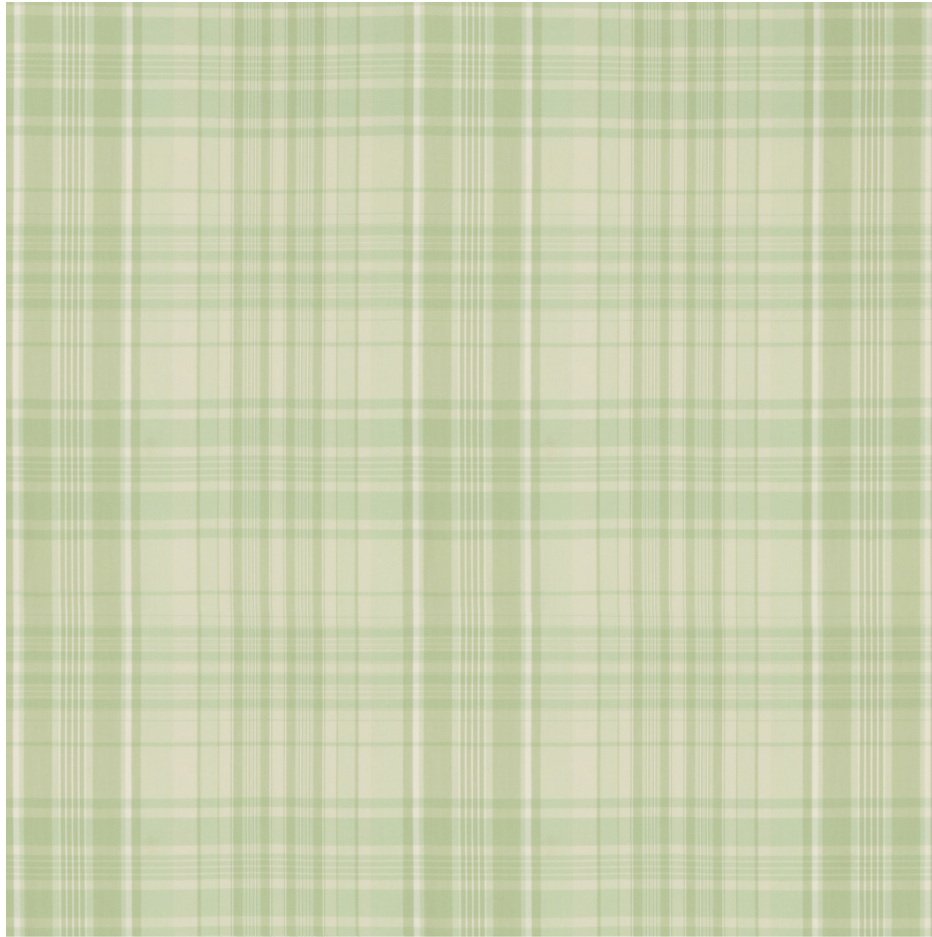

**Guernsey Check - Celery**

SKU: 8019101.23.0

SKU: **8019101.23.0**

Repeat UOM: **in in (0 cm)**

Horizontal Repeat: **13.7 in (34.8 cm)**

Railroaded: **No**

Composition: **Cotton - 100%**

Abrasion Test 2: **Wyzenbeek Cotton Duck - 3,000 Double Rubs**

Width: **53.5 in (135.89 cm)**

Vertical Repeat: **13.6 in (34.54 cm)**

Brand: **Brunschwig & Fils**

End Use: **Upholstery**