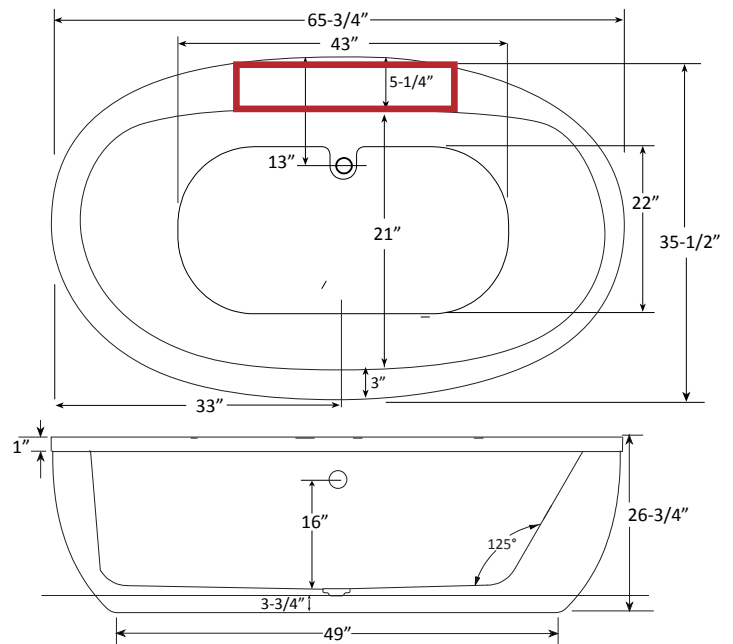

Oval 6636SD | Bathtub Only

Product Number: WFBUDSRT06636SDFS 66" x 36" x 27"

STANDARD & OPTIONAL ACCESSORIES

DRAINS OPTIONAL

- Bath Drain: Pop up: White
- In Floor Drain EZ Fast Connect

FAUCET INFORMATION

- Tub Deck Mount Faucet Location
- Floor mount (not included)
- Floor mount verify spout distance

TECHNICAL SPECIFICATIONS

Side drain

Deck Mount Faucet Location

Specifications and features are subject to change without notice and are + .25". All final measurements should be taken from tub on site.

HydroMassage Products LLC • 303-341-1845 • Fax: 303-341-1850 • www.hydromassageproducts.com