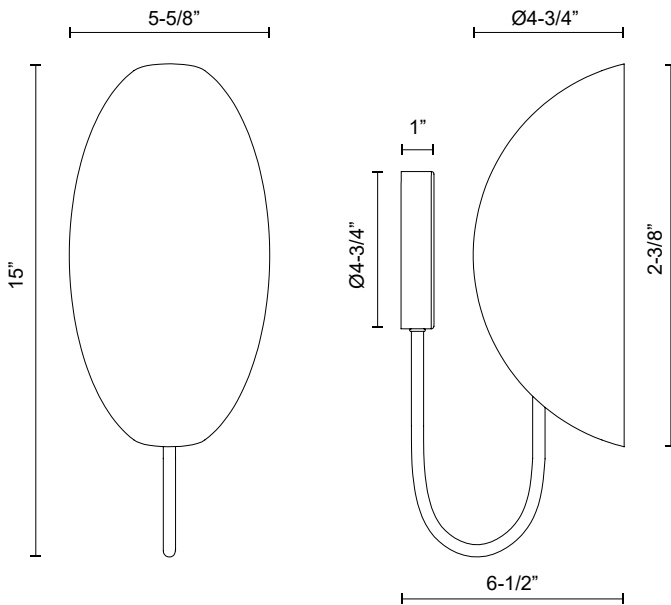

alora mood

P. 1.855.855.8926

CANADA: 19054 28TH Avenue Surrey - BC V3Z 6M3

USA: 3035 E. Lone Mountain Rd - Las Vegas, NV, 89081

SENO WV450706

FIXTURE DIMENSIONS	W5-5/8" x H15" x E6-1/2"
HEIGHT FROM CENTER	5-3/4"
EXTENSION	6-1/2"
LAMP TYPE	E12
WATTAGE	1 x 60W
MAX WATTAGE	60W
BULB QTY	1
BULBS INCLUDED	No
VOLTAGE	120V
DIFFUSER DETAILS	CW - White Cotton
MATERIAL	Aluminum + Steel; Aluminum + Steel + Cotton;
INSTALL OPTIONS	Up or Down
LOCATION	Damp
CANOPY DIMENSIONS	D4-3/4" x E1"
BRAND	Alora Mood

[D - Diameter, L - Length, W - Width, H - Height, E - Extension]

AVAILABLE FINISHES:

*For complete warranty terms, please visit: www.aloralighting.com/warranty

WWW.ALORAMOOD.COM