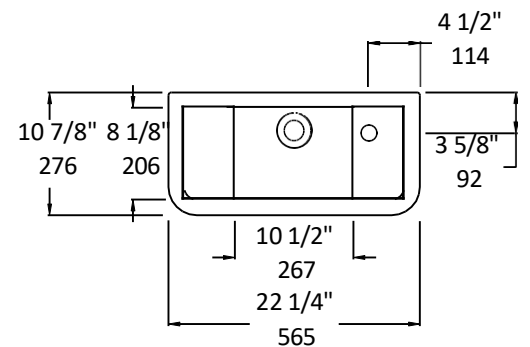

Specifications:

Installation:	Wall-mount
Exterior Dimensions:	22 1/4" w x 10 7/8" d x 6 3/8" h
Material:	Porcelain
Weight:	30 lbs
Overflow:	Yes
Finishes:	001 - White
Faucet Holes:	01 - one on the right-hand side
Faucet Hole Size:	Ø 1 3/8"
Drain Hole Size:	Ø 1 3/4"

Features:

- Porcelain sink with overflow
- Unfinished back
- Mounting bolts are included
- Double glazed
- Faucet hole on the right-hand side deck

Codes + Standards:

- Meets and exceeds applicable national codes and standards

Recommended Items:

- Drain with overflow
 - 7100-17
 - 7100-16OF
 - 7100-13OF

LACAVA reserves the right to revise any dimension or information on this sheet without notice. Dimensions are nominal and may vary within an industry accepted tolerance of 1/4". Drawings provided herein are meant to give the user an idea of the product and are not made to scale.