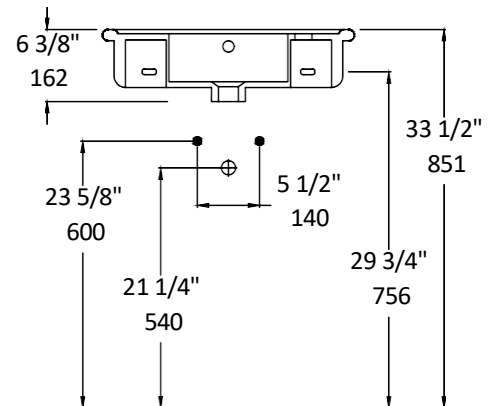

Specifications:

Installation:	Wall-mount
Exterior Dimensions:	22 1/4" w x 10 7/8" d x 6 3/8" h
Material:	Porcelain
Weight:	30 lbs
Overflow:	Yes
Finishes:	001 - White
Faucet Holes:	01 - one on the right-hand side
Faucet Hole Size:	Ø 1 3/8"
Drain Hole Size:	Ø 1 3/4"

Features:

- Porcelain sink with overflow
- Unfinished back
- Mounting bolts are included
- Double glazed
- Faucet hole on the right-hand side deck

Codes + Standards:

- Meets and exceeds applicable national codes and standards

Recommended Items:

- Drain with overflow
 - 7100-17
 - 7100-16OF
 - 7100-13OF

LACAVA reserves the right to revise any dimension or information on this sheet without notice. Dimensions are nominal and may vary within an industry accepted tolerance of 1/4". Drawings provided herein are meant to give the user an idea of the product and are not made to scale.