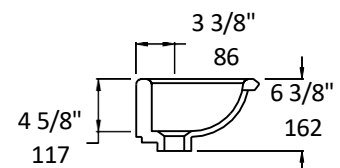

Specifications:

Installation:	Wall-mount
Exterior Dimensions:	22 1/4" w x 10 7/8" d x 6 3/8" h
Material:	Porcelain
Weight:	30 lbs
Overflow:	Yes
Finishes:	001 - White
Faucet Holes:	01 - one on the right-hand side
Faucet Hole Size:	Ø 1 3/8"
Drain Hole Size:	Ø 1 3/4"

Features:

- Porcelain sink with overflow
- Unfinished back
- Mounting bolts are included
- Double glazed
- Faucet hole on the right-hand side deck

Codes + Standards:

- Meets and exceeds applicable national codes and standards

Recommended Items:

- Drain with overflow
 - 7100-17
 - 7100-16OF
 - 7100-13OF

LACAVA reserves the right to revise any dimension or information on this sheet without notice. Dimensions are nominal and may vary within an industry accepted tolerance of 1/4". Drawings provided herein are meant to give the user an idea of the product and are not made to scale.