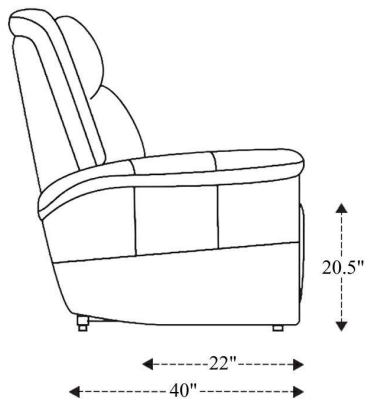

# Power Zero Gravity Recliner

Overall Dimensions	35" x 40" x 42.5"
Overall Width	35"
Overall Depth	40"
Overall Height	42.5"
Overall Weight	130.07 lbs.
Fully Reclined	66"
Distance from Wall	16"
Back of Seat to end of Chaise	43"
Leg Height <small>(Distance from Foot Rest to Floor in Full Recline)</small>	23.5"
Head Height <small>(Distance from Headrest to Floor in Full Recline)</small>	28"

Seat Width	21"
Seat Depth	22"
Seat Height	20.5"
Arm Width	6"
Arm Depth	23"
Arm Height	26"
Back Width	25"
Back Height	24.5"
Headrest Extended from Back	4"