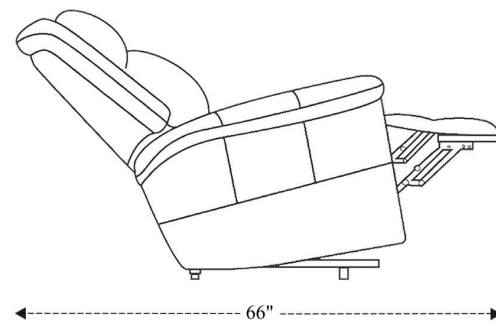

# Power Zero Gravity Recliner

Overall Dimensions	35" x 40" x 42.5"
Overall Width	35"
Overall Depth	40"
Overall Height	42.5"
Overall Weight	130.07 lbs.
Fully Reclined	66"
Distance from Wall	16"
Back of Seat to end of Chaise	43"
Leg Height <small>(Distance from Foot Rest to Floor in Full Recline)</small>	23.5"
Head Height <small>(Distance from Headrest to Floor in Full Recline)</small>	28"

Seat Width	21"
Seat Depth	22"
Seat Height	20.5"
Arm Width	6"
Arm Depth	23"
Arm Height	26"
Back Width	25"
Back Height	24.5"
Headrest Extended from Back	4"