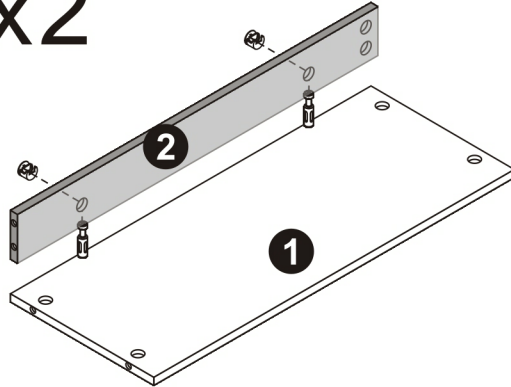

4

Ax2

A 2PCS

15*10mm

5

Ax4

A 4PCS

15*10mm