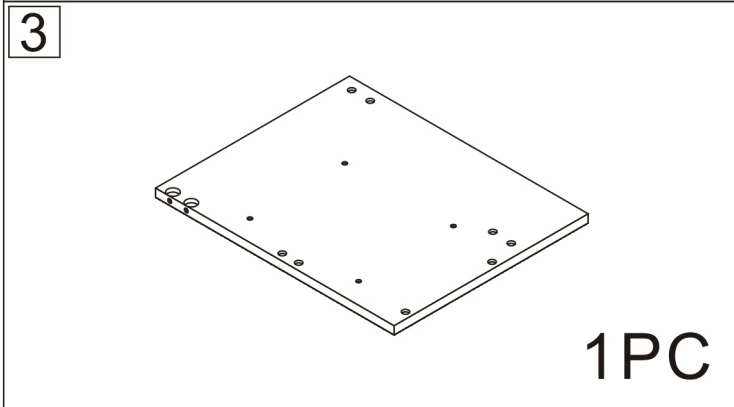

<b>A</b> 34PCS	<b>B</b> 34PCS	<b>C</b> 57PCS	<b>D</b> 20PCS	<b>E</b> 2PCS	<b>F</b> 4PCS	<b>G</b> 2PCS	<b>H</b> 2PCS
							
15*10mm	6*28mm	3.5*14mm	3.5*35mm	Three-section Rail	Expansion screw	Corner code	Pendant

18

1PC

1

<b>B</b>	34PCS
	
6*28mm	

2

<b>E<sub>1</sub></b>	2PCS
Three-section Rail	

3

<b>C</b>	8PCS	<b>E<sub>1</sub></b>	4PCS
3.5*14mm		12 inch Three-section Rail	