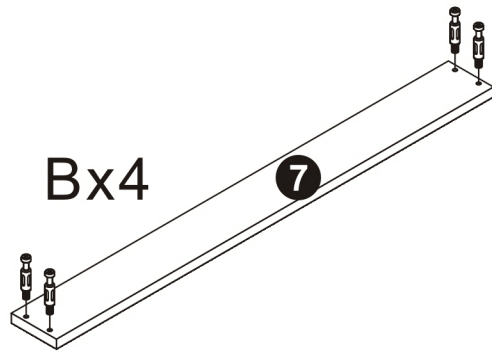

<b>A</b> 34PCS	<b>B</b> 34PCS	<b>C</b> 57PCS	<b>D</b> 20PCS	<b>E</b> 2PCS	<b>F</b> 4PCS	<b>G</b> 2PCS	<b>H</b> 2PCS
							
15*10mm	6*28mm	3.5*14mm	3.5*35mm	Three-section Rail	Expansion screw	Corner code	Pendant

18

1PC

1

<b>B</b>	34PCS
	
6*28mm	

2

<b>E<sub>1</sub></b>	2PCS
Three-section Rail	

3

<b>C</b>	8PCS	<b>E<sub>1</sub></b>	4PCS
3.5*14mm		12 inch Three-section Rail	