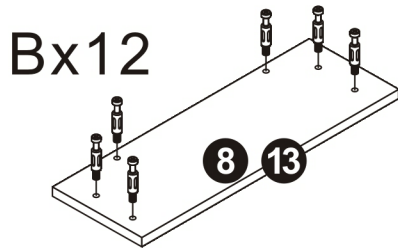

<b>A</b> 34PCS	<b>B</b> 34PCS	<b>C</b> 57PCS	<b>D</b> 20PCS	<b>E</b> 2PCS	<b>F</b> 4PCS	<b>G</b> 2PCS	<b>H</b> 2PCS
							
15*10mm	6*28mm	3.5*14mm	3.5*35mm	Three-section Rail	Expansion screw	Corner code	Pendant

11

1PC

12

1PC

16

1PC

17

1PC

18

1PC

1

<b>B</b>	34PCS
	
6*28mm	

2

<b>E<sub>1</sub></b>	2PCS
Three-section Rail	

3

<b>C</b>	8PCS	<b>E<sub>1</sub></b>	4PCS
3.5*14mm		12 inch Three-section Rail	

9

Ax4

A	4PCS
	
15*10mm	

10

Cx16

<b>C</b>	16PCS	<b>G</b>	2PCS
			
3.5*14mm		Corner code	

11

Cx10