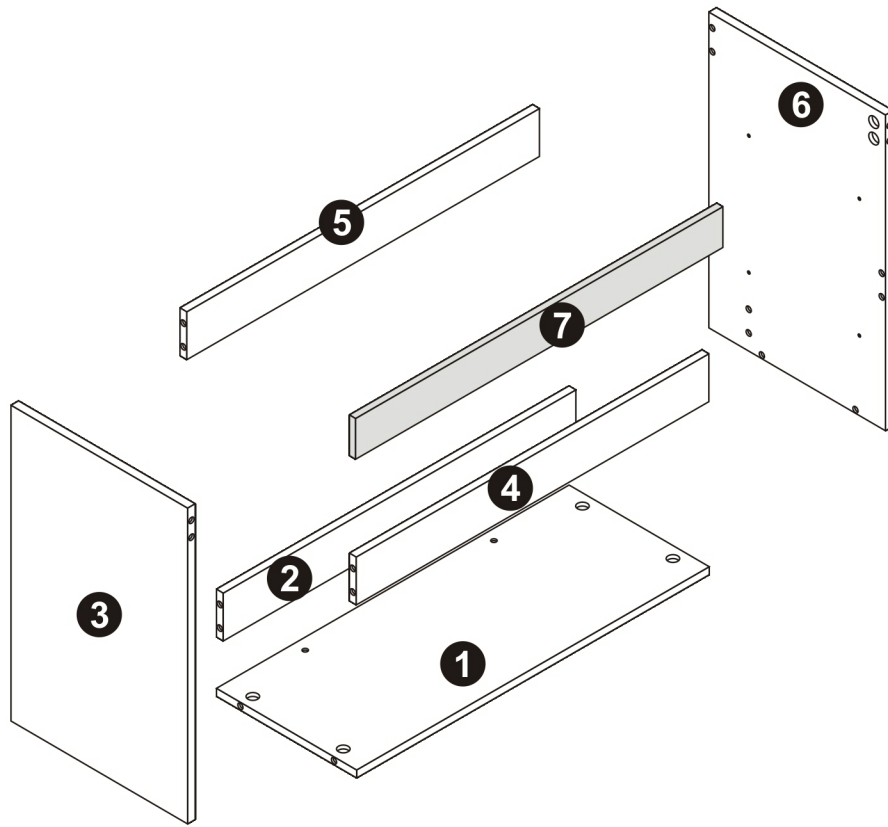

Disassembly and installation of accessories

A 34PCS	B 34PCS	C 57PCS	D 20PCS	E 2PCS	F 4PCS	G 2PCS	H 2PCS
15*10mm	6*28mm	3.5*14mm	3.5*35mm	Three-section Rail	Expansion screw	Corner code	Pendant