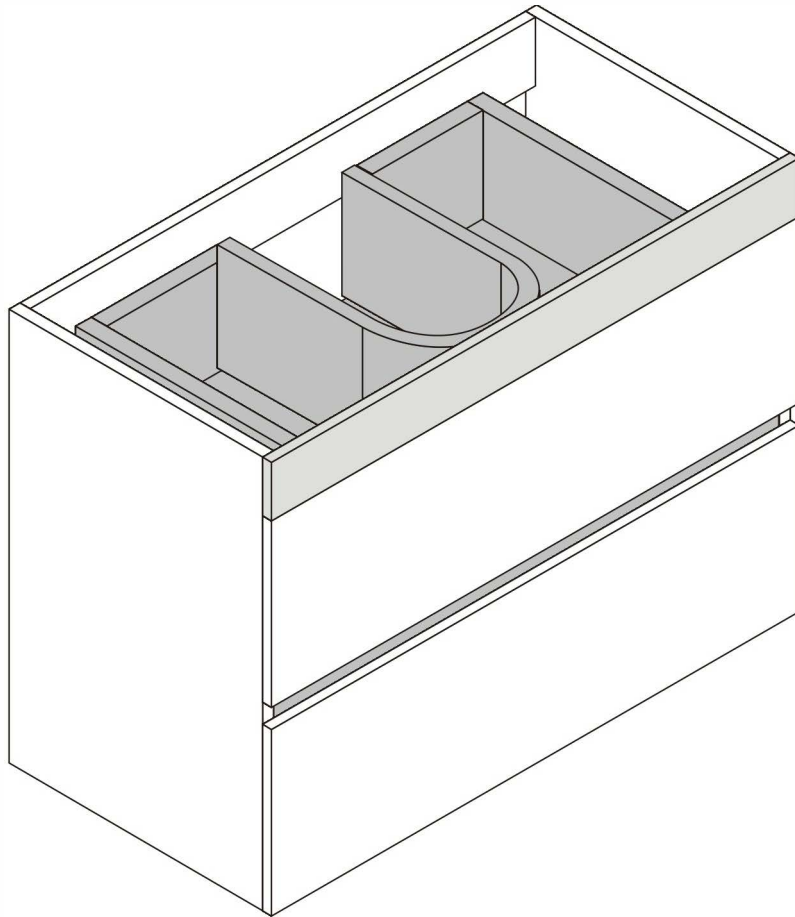

# Bathroom cabinet

2 Persons

L723\*W440\*H538MM

<b>A</b> 34PCS	<b>B</b> 34PCS	<b>C</b> 57PCS	<b>D</b> 20PCS	<b>E</b> 2PCS	<b>F</b> 4PCS	<b>G</b> 2PCS	<b>H</b> 2PCS
							
15*10mm	6*28mm	3.5*14mm	3.5*35mm	Three-section Rail	Expansion screw	Corner code	Pendant