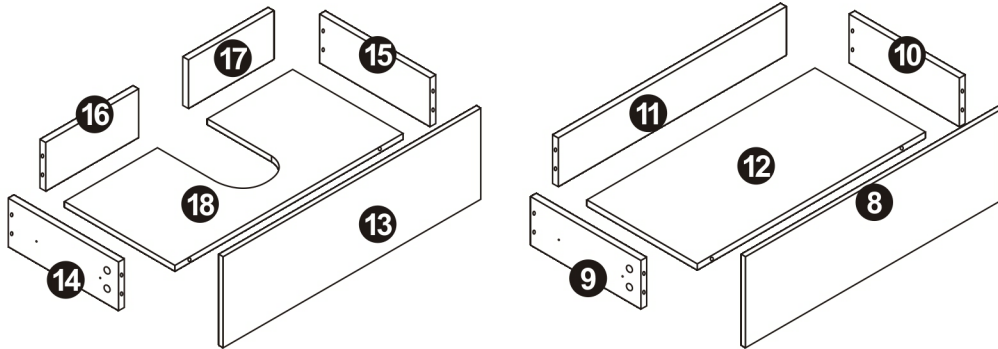

Disassembly and installation of accessories

A 34PCS	B 34PCS	C 57PCS	D 20PCS	E 2PCS	F 4PCS	G 2PCS	H 2PCS
15*10mm	6*28mm	3.5*14mm	3.5*35mm	Three-section Rail	Expansion screw	Corner code	Pendant