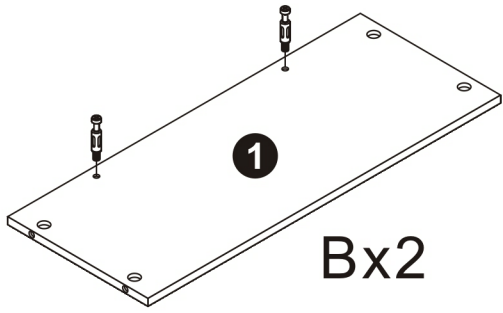

<b>A</b> 34PCS	<b>B</b> 34PCS	<b>C</b> 57PCS	<b>D</b> 20PCS	<b>E</b> 2PCS	<b>F</b> 4PCS	<b>G</b> 2PCS	<b>H</b> 2PCS
							
15*10mm	6*28mm	3.5*14mm	3.5*35mm	Three-section Rail	Expansion screw	Corner code	Pendant

11

1PC

12

1PC

16

1PC

17

1PC

18

1PC

1

<b>B</b>	34PCS
	
6*28mm	

2

<b>E<sub>1</sub></b>	2PCS
Three-section Rail	

3

<b>C</b>	8PCS	<b>E<sub>1</sub></b>	4PCS
3.5*14mm		12 inch Three-section Rail	