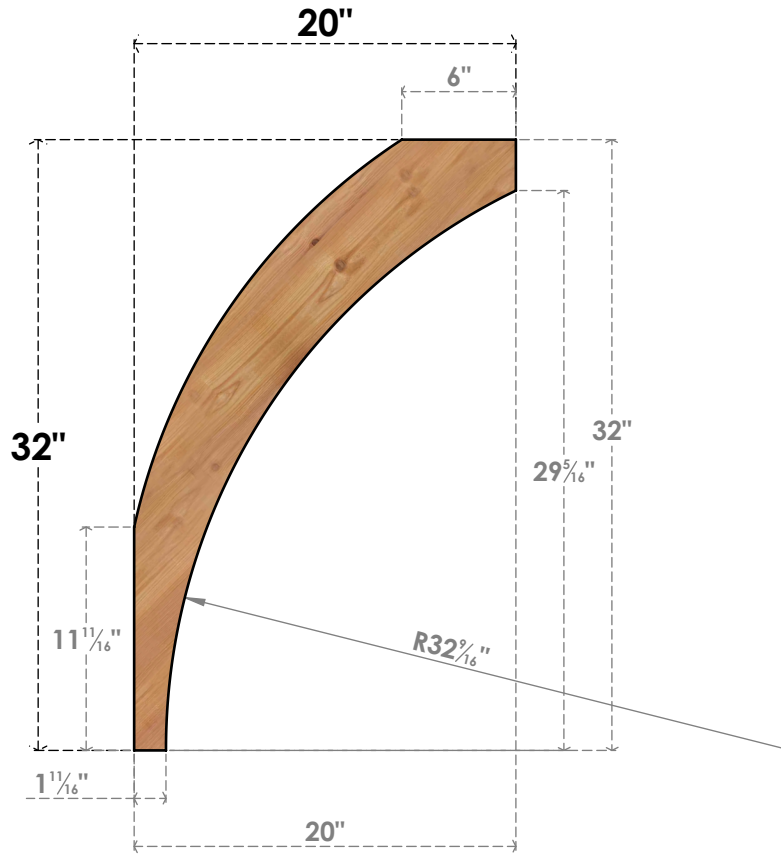

BRC06X20X32THR00SWR

5 1/2"W X 20"D X 32"H THORTON SMOOTH BRACE, WESTERN RED CEDAR

SIDE

FRONT

EKENA MILLWORK
 2300 WEST MAIN ST.
 CLARKSVILLE, TX 75426
 TOLL FREE: 866-607-0453
 WWW.EKENAMILLWORK.COM

NOTES

1. INSTALLATION TO BE COMPLETED IN ACCORDANCE WITH MANUFACTURER'S SPECIFICATIONS.
2. DRAWING MAY NOT BE TO SCALE
3. THIS DRAWING IS INTENDED FOR DESIGN AND PLANNING PURPOSES ONLY.
4. ALL INFORMATION CONTAINED HEREIN WAS CURRENT AT THE TIME OF DEVELOPMENT BUT MUST BE REVIEWED AND APPROVED BY THE PRODUCT MANUFACTURER TO BE CONSIDERED ACCURATE.
5. PRODUCTS ARE NOT KILN DRIED. THIS ITEM IS UNIQUE AND WILL CONTAIN THE NATURAL VARIATIONS THAT THE WOOD SPECIES OFFERS. THIS MAY RESULT IN VARIATIONS UP TO 1/4"