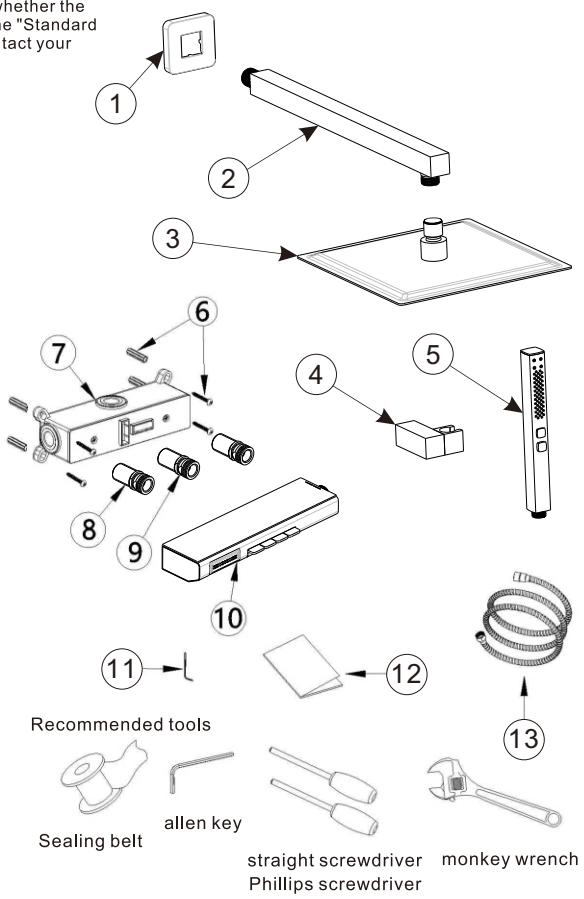

Concealed shower faucet

List of standard parts

Thank you very much for choosing our products!
Please read this installation manual carefully before installation. After opening the product, check whether the parts are complete against the parts listed in the "Standard Parts List". If there are any defects, please contact your local distributor immediately

No.	Item.	Quantity.
1	decorative cup	1
2	shower tube	2
3	Showerhead	1
4	shower holder	1
5	handheld shower	1
6	Self-working screw rubber	4
7	concealed faucet valve body	1
8	water inlet connector	2
9	water outlet connector	1
10	faucet valve body	1
11	allen key	1
12	specification	1
13	hose	1

size diagram