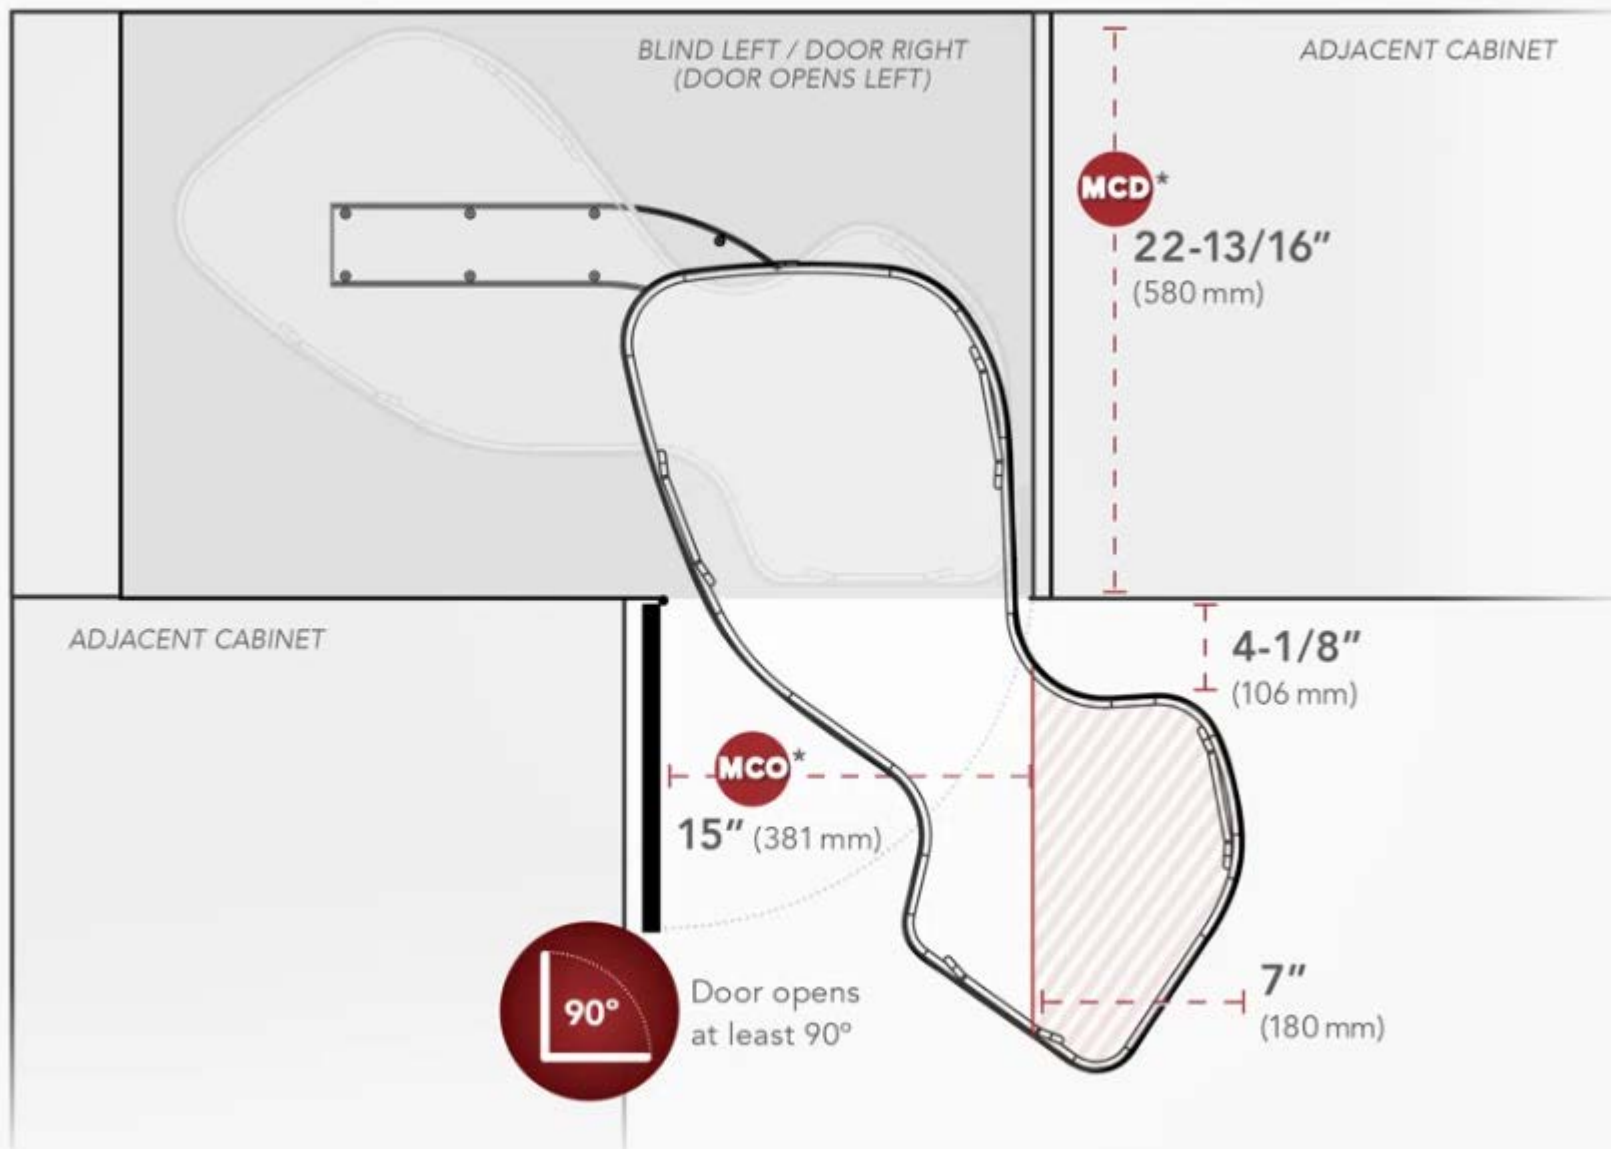

CLOUD BLIND CORNER ORGANIZER

BLIND LEFT • 15" WIDE CABINET OPENING • SOLID BOTTOM

***MCO** = Minimum Cabinet Opening

***MCD** = Minimum Cabinet Depth

SPECIFICATIONS