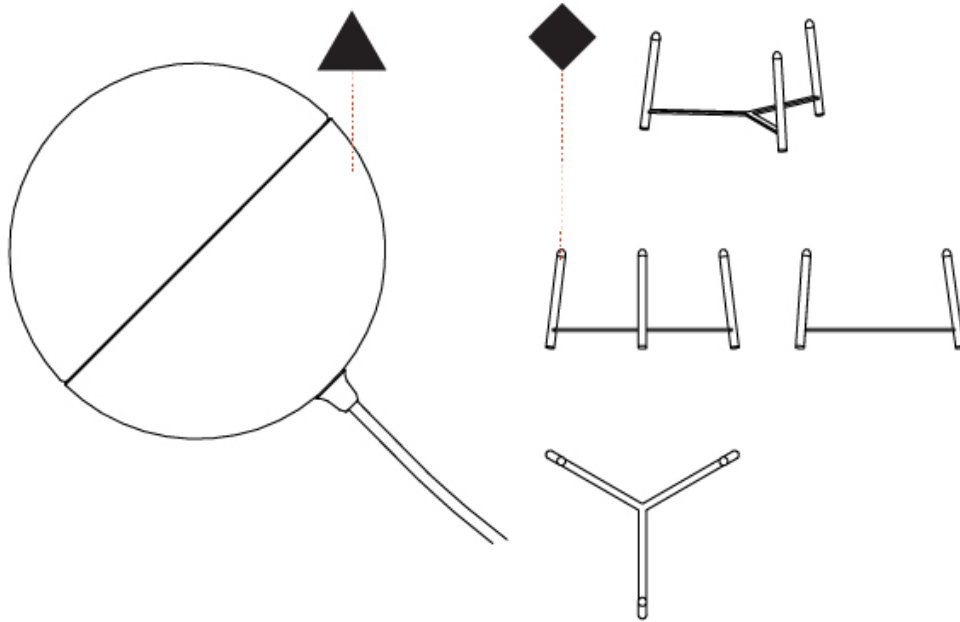

HALF 1 PORTABLE

D94032-MBK-MNK

YOUR SELECTED OPTIONS

Finish Options: Matte Black

Finish Options: Mink

PROJECT _____

TYPE _____

SPECIFIER _____

QUANTITY _____

DATE _____

D