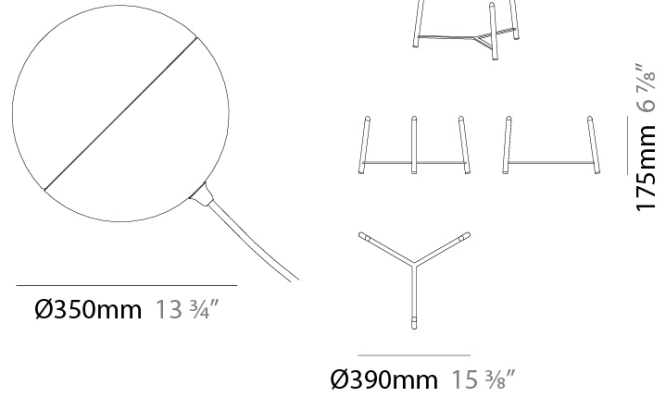

HALF 1 PORTABLE

D94032-MBK-MNK

PROJECT

TYPE

SPECIFIER

QUANTITY

DATE

YOUR SELECTED OPTIONS

Finish Options: Matte Black

Finish Options: Mink

GENERAL

Series: Half

Subseries: Half 1

Brand: Milan

Division: Design

Mounting Type: Portable

Mounting Location: Table

Subcategory: Ambient

PHYSICAL

Shape: Sphere

Diameter (mm): 350

Diameter (in): 13 7/8"

Length (mm): 390

Length (in): 15 3/8"

Width (mm): 390

Width (in): 15 3/8"

Height (mm): 525

Height (in): 20 11/16"

Light Distribution: Omnidirectional

Diffuser: Satin Opal Acid-Etched Blown Glass

Fixture Finish: MBK / MNK

Holder Finish: MBK / MNK

Fixture Material: Stamped Steel

Cable Details: 3000mm Black Electrical Wire

ELECTRICAL

Number of Lamps: 1

Lamp Type: LED Retrofit

Lamp Shape: A19

Bulb Included: Bulb Not Included

Max. Wattage Per Lamp (W): 12

Lamp Base: E26

Input Voltage (V): 120

Upon Request: 277Vac / GU24

RATINGS AND CERTIFICATIONS

Certified By: Certified for North American Standards

IP rating: IP20