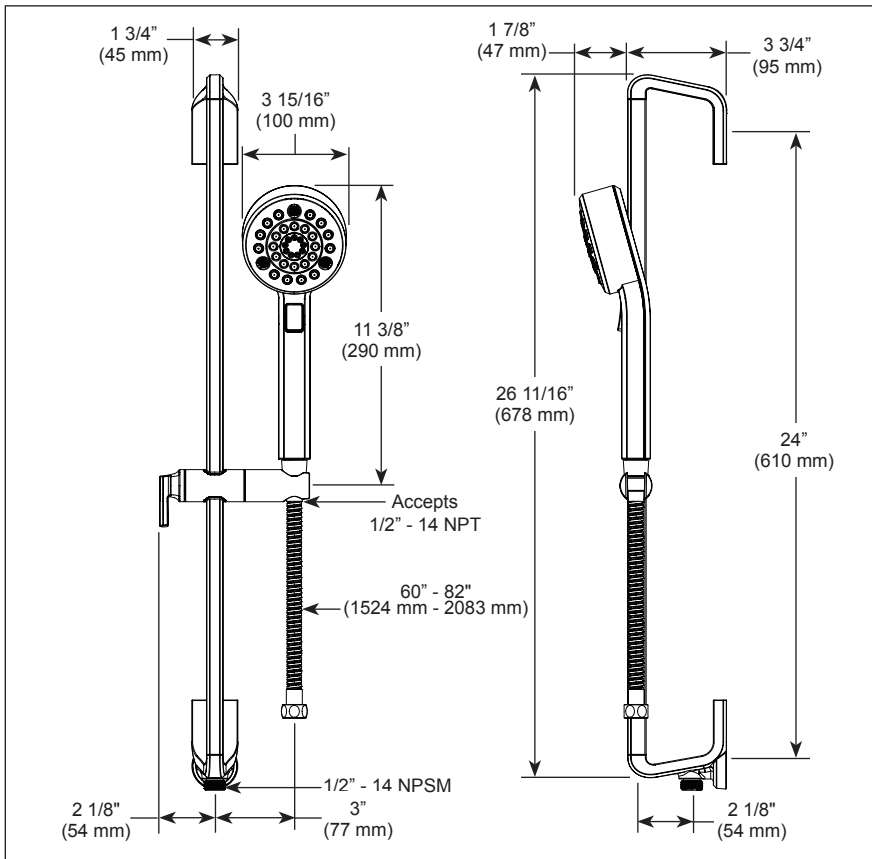

WARRANTY

- Parts and Finish – Lifetime limited warranty; or for commercial purchasers, 10 years for multi-family residential (apartments and condominiums) and 5 years for all other commercial uses, in each case from the date the product is received by the original purchaser or their authorized representative (installation contractor, etc.).
- Please go to www.brizo.com for the complete details of our limited warranty.